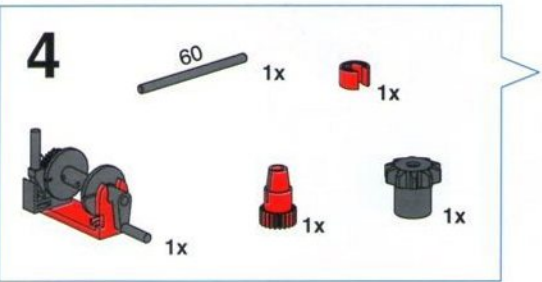

Space control center