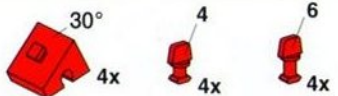

# 12

- 4x Red 1x3 Technic Brick with Hole
- 4x Red 1x3 Technic Brick with Hole and Pin
- 4x Red 1x3 Technic Brick with Hole and Pin
- 4x Black 1x2 Technic Pin
- 4x Yellow 1x2 Technic Pin
- 2x Red 1x10 Technic Beam
- 4x Red 1x10 Technic Beam
- 2x Yellow 1x10 Technic Beam
- 2x Blue 1x10 Technic Beam
- 4x Red 1x2 Technic Pin

# 13

- 4x Red 1x2 Technic Pin
- 8x Red 1x2 Technic Pin
- 2x Red 1x2 Technic Pin
- 4x Yellow 60 Technic Beam
- 2x Black 60 Technic Beam

14

4x

15

16

1x

2x