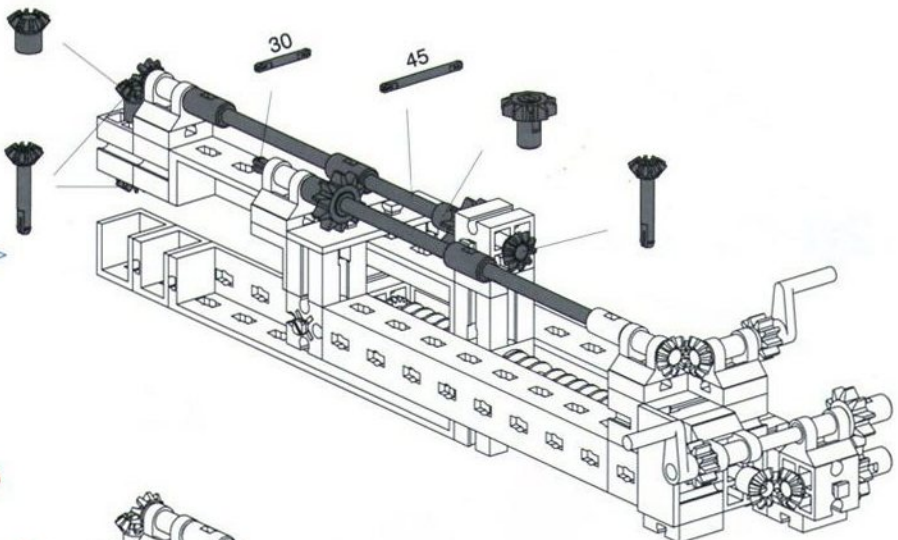

23

- 3x [Grey Pin]
- 2x [Grey Pin with Friction Ridge]
- 1x [Grey Pin with Friction Ridge]
- 3x [Grey Pin with Friction Ridge]
- 1x [Grey Pin 30]
- 1x [Grey Pin 45]
- 3x [Grey Pin 60]