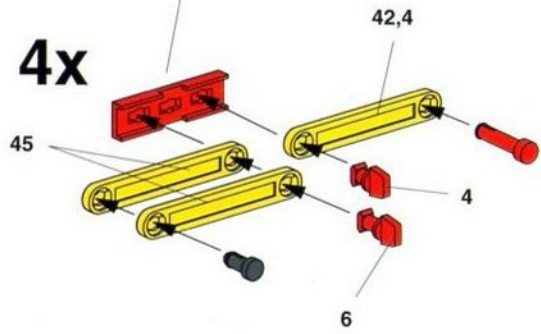

# 12

- 4x Red 1x3 Technic Brick with Hole
- 4x Red 1x3 Technic Brick with Hole and Pin
- 4x Red 1x3 Technic Brick with Hole and Pin
- 4x Black 1x2 Technic Pin
- 4x Yellow 1x2 Technic Pin
- 2x Red 1x10 Technic Beam
- 4x Red 1x10 Technic Beam
- 2x Yellow 1x10 Technic Beam
- 2x Blue 1x10 Technic Beam
- 4x Red 1x2 Technic Pin

# 13

- 4x Red 1x2 Technic Pin
- 8x Red 1x2 Technic Pin
- 2x Red 1x2 Technic Pin
- 4x Yellow 60 Technic Beam
- 2x Black 60 Technic Beam

14

4x

15

16

1x

2x

1x

45x

1x

1x

1x

17

- 1x [Red 1x2 Technic Brick]
- 4x [Red 15° Technic Brick]
- 1x [Red 1x2 Technic Brick with 2-way Connector]
- 2x [Black Technic Pin]
- 2x [Yellow Technic Pin Connector]
- 2x [Yellow Technic Pin Connector]
- 1x [Yellow Technic Technic Beam 1x10 with Grooves]
- 2x [Red Technic Pin]
- 1x [Red 1x2 Technic Brick]