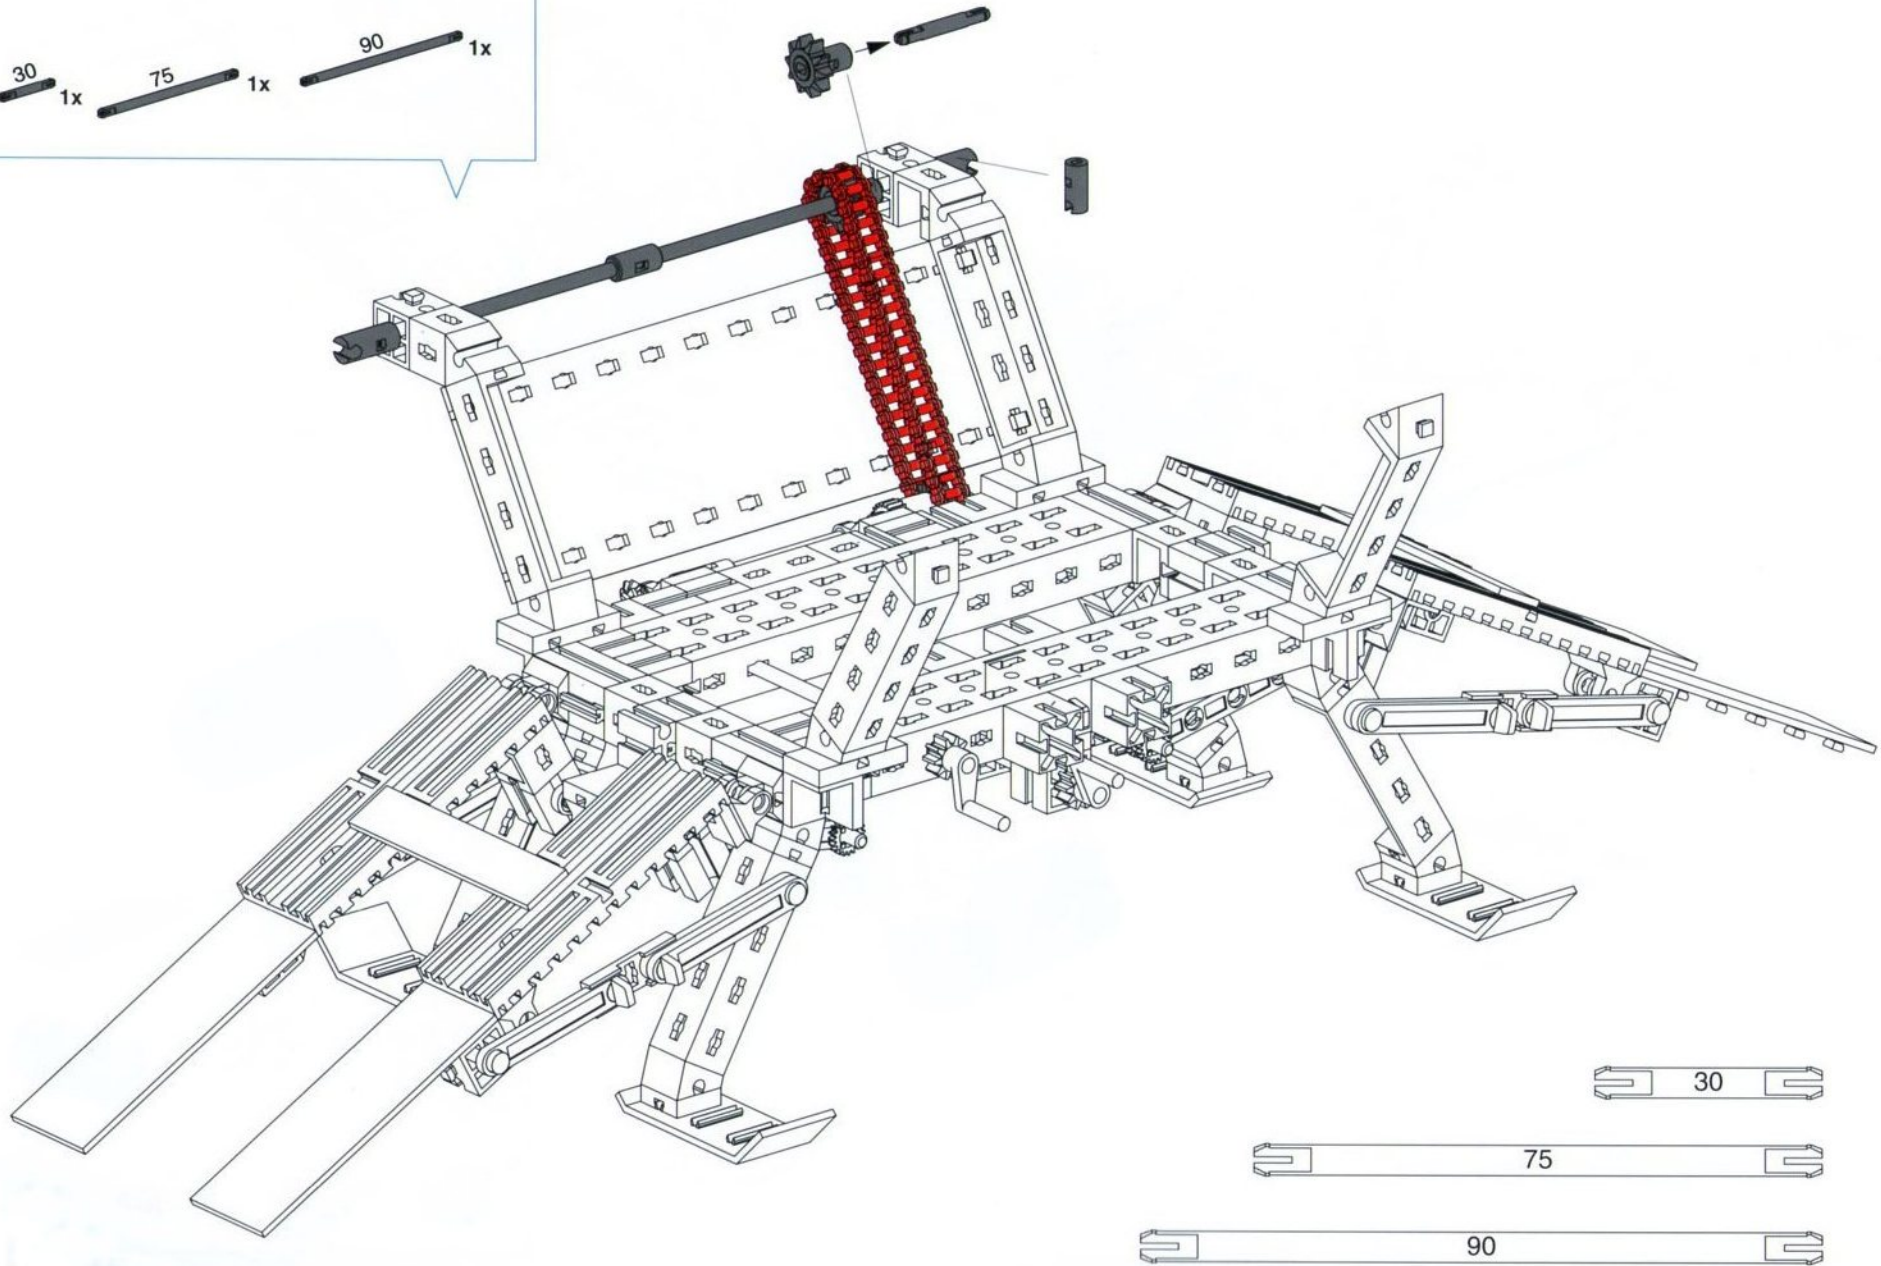

1x

45x

1x

1x

1x

17

- 1x [Red 1x2 Technic Brick]
- 4x [Red 15° Technic Brick]
- 1x [Red 1x2 Technic Brick with 2-way Connector]
- 2x [Black Technic Pin]
- 2x [Yellow Technic Pin Connector]
- 2x [Yellow Technic Pin Connector]
- 1x [Yellow Technic Technic Beam 1x10 with Grooves]
- 2x [Red Technic Pin]
- 1x [Red 1x2 Technic Brick]

2x

2x

1x

1x

30°

19

20

21