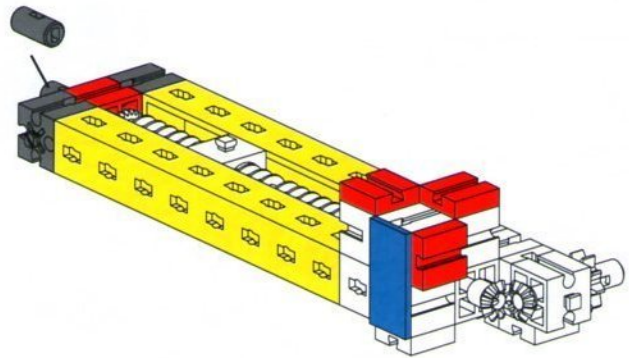

# Space observation center

14

15

- **Zangenmutter festdrehen**
- Fasten the worm hub nut
- Serrer l'écrou-prince
- Draal de tangmoer vast
- Stringere bene il dado della pinza
- Atornillar la tuerca de alicates

**23**

- 3x [Grey Pin]
- 2x [Grey Pin with Friction Ridge]
- 1x [Grey Pin with Friction Ridge]
- 3x [Grey Pin with Friction Ridge]
- 1x [Grey Pin 30]
- 1x [Grey Pin 45]
- 3x [Grey Pin 60]

**24**

- 1x [Red Technic Brick 1x3]
- 2x [Red Technic Brick 1x3 with Hole]
- 1x [Red Technic Brick 1x3 with Hole]
- 1x [Red Technic Brick 1x3 with Hole]
- 1x [Red Technic Brick 1x3 with Hole]
- 1x [Red Technic Brick 1x3 with Hole]
- 1x [Red Technic Brick 1x3 with Hole]
- 1x [Red Technic Brick 1x3 with Hole]
- 2x [Red Technic Brick 1x3 with Hole]