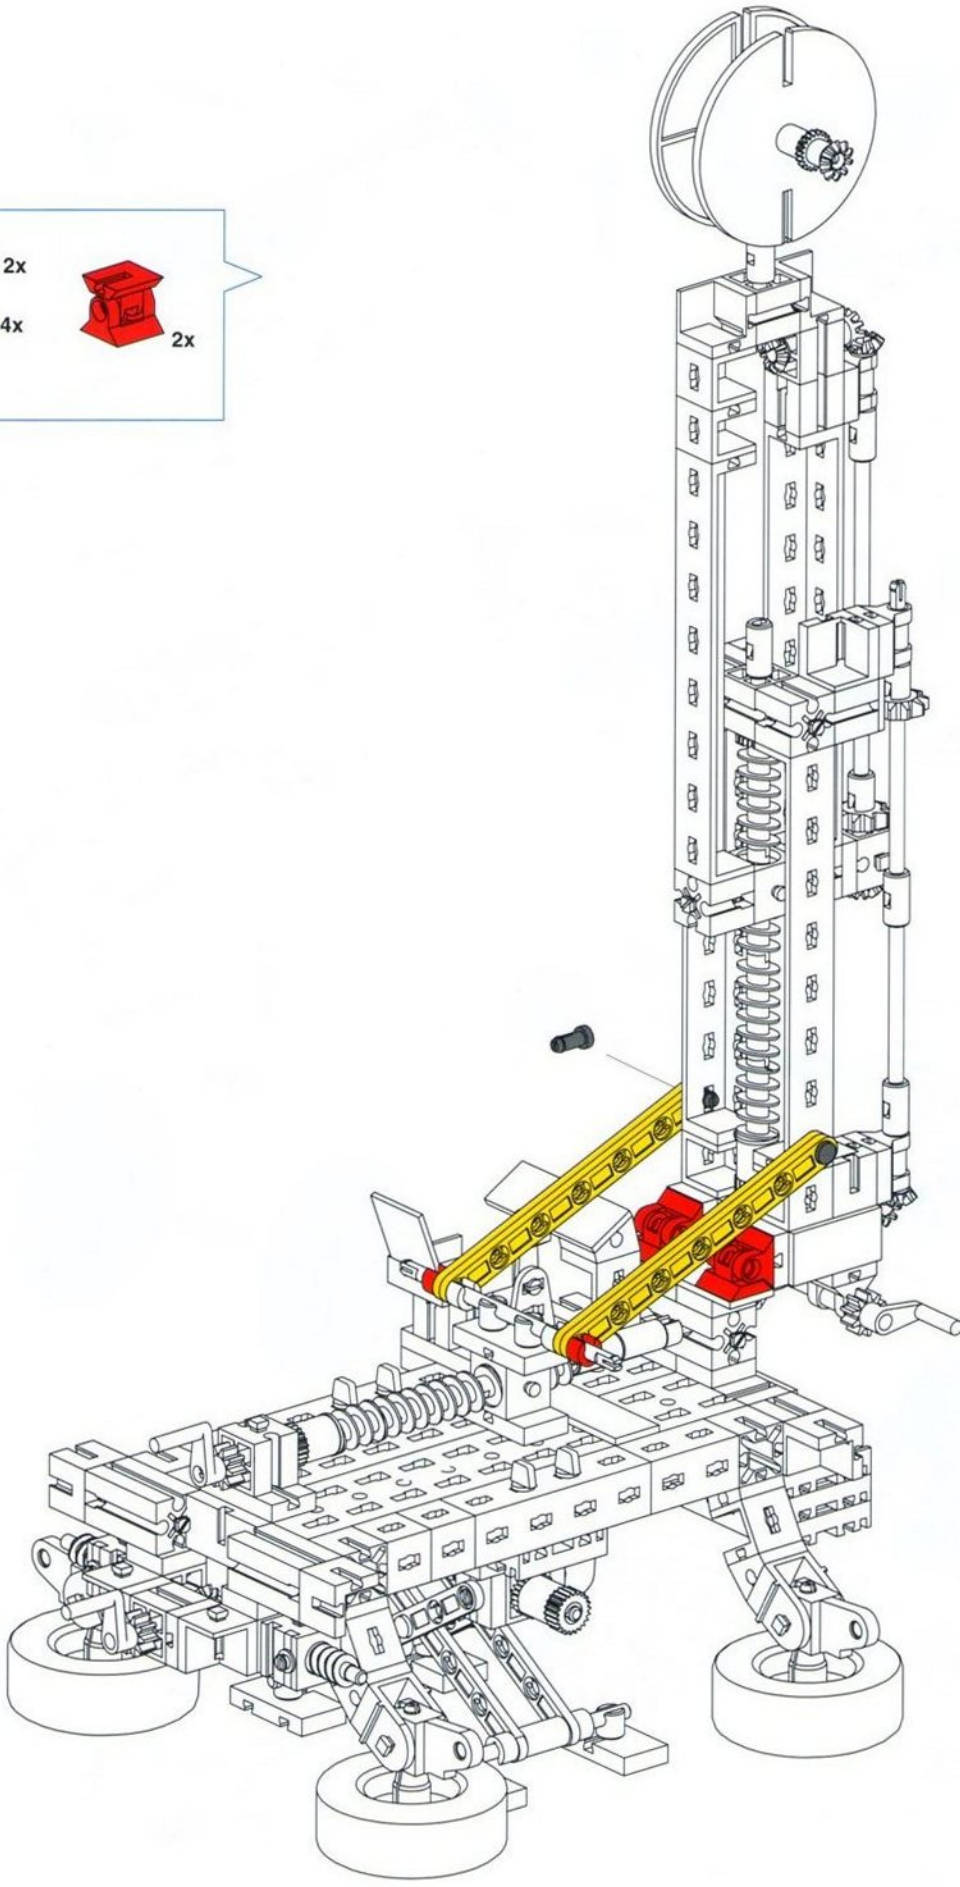

# Space observation center

14

15

- **Zangenmutter festdrehen**
- Fasten the worm hub nut
- Serrer l'écrou-prince
- Draal de tangmoer vast
- Stringere bene il dado della pinza
- Atornillar la tuerca de alicates

**23**

- 3x [Grey Pin]
- 2x [Grey Pin with Friction Ridge]
- 1x [Grey Pin with Friction Ridge]
- 3x [Grey Pin with Friction Ridge]
- 1x [Grey Pin 30]
- 1x [Grey Pin 45]
- 3x [Grey Pin 60]

**24**

- 1x [Red Technic Brick 1x3]
- 2x [Red Technic Brick 1x3 with Hole]
- 1x [Red Technic Brick 1x3 with Hole]
- 1x [Red Technic Brick 1x3 with Hole]
- 1x [Red Technic Brick 1x3 with Hole]
- 1x [Red Technic Brick 1x3 with Hole]
- 1x [Red Technic Brick 1x3 with Hole]
- 1x [Red Technic Brick 1x3 with Hole]
- 2x [Red Technic Brick 1x3 with Hole]

**25**

- 2x [Red Gear 24]
- 2x [Grey Pin 30]
- 1x [Grey Pin]
- 2x [Green Gear 48]
- 2x [Grey Pin with Friction Ridge]

**26**  2x  2x

 4x  2x