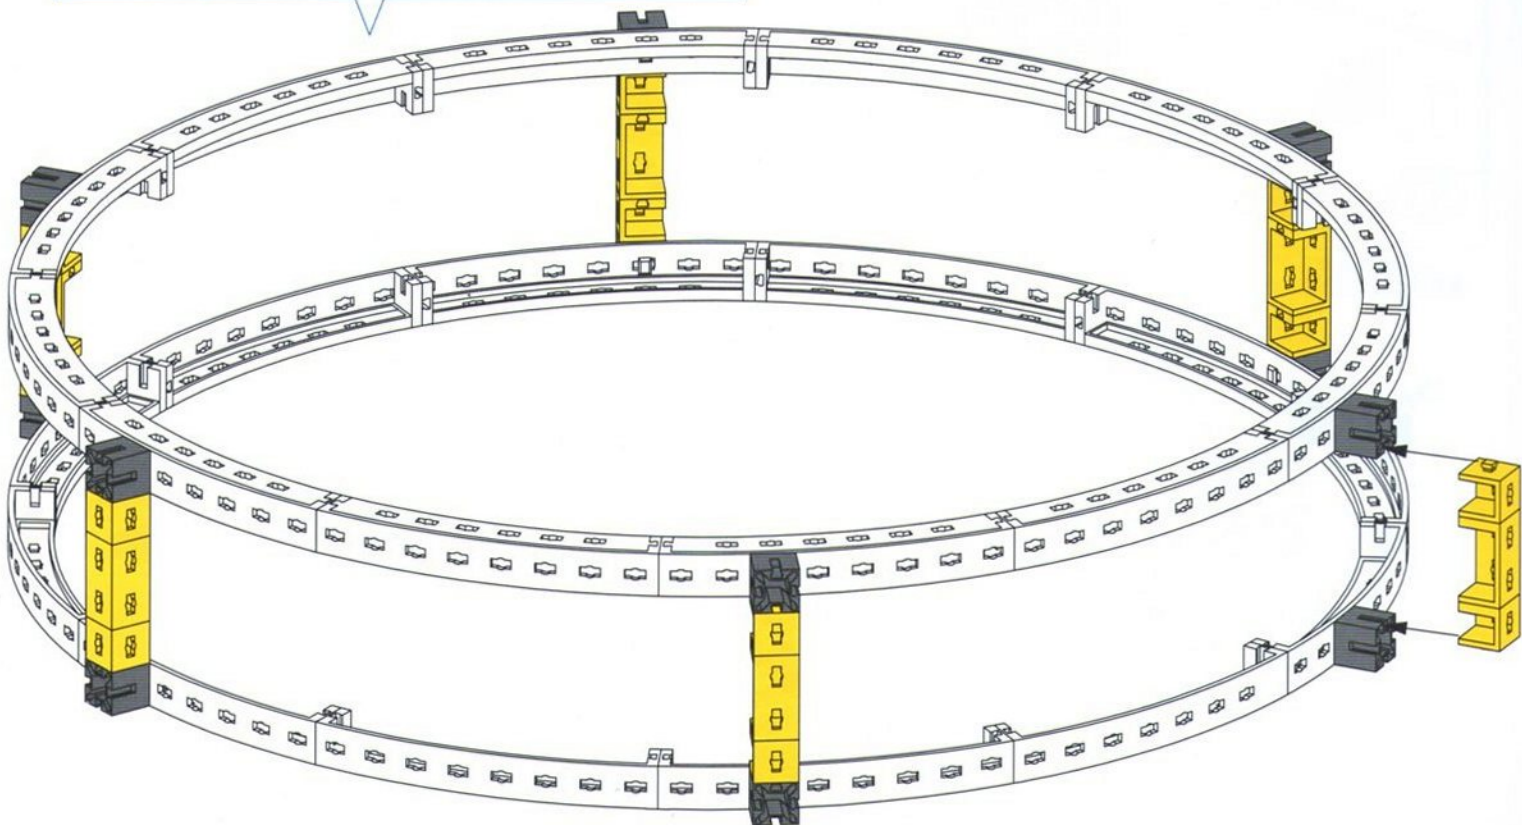

1x 2x 2x 2x  
 4x 8x 4x 4x  
 7,5°

**2**

4x 8x 16x 8x

**3**

4 8x 4x 90 4x 42,4 4x

**4**

- Yellow Technic beam 1x12: 2x
- Yellow Technic connector: 2x
- Red Technic pin 7.5°: 4x
- Grey Technic connector: 4x
- Yellow Technic connector: 2x
- Red Technic pin 4: 36x
- Red Technic pin 6: 4x
- Yellow Technic pin 15: 16x
- Red Technic pin 2: 2x
- Red Technic axle: 4x
- Red Technic beam 1x12: 2x

**5**

- Grey Technic connector: 4x
- Grey Technic connector: 1x
- Red Technic connector: 3x
- Red Technic pin 7.5°: 2x
- Red Technic pin 3: 3x
- Red Technic pin 15: 1x

12

6x

6x

6x

12x

13