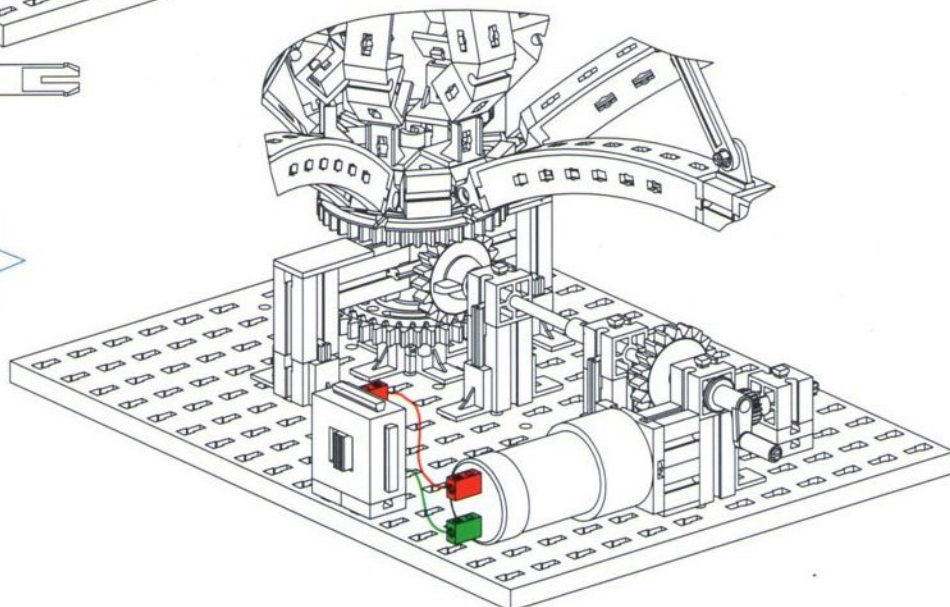

Motorisierung
Motor unit
Motorisation

Motorising
Motorización
Motorização

Power-Motor
Set
34965

M1

M2

M3