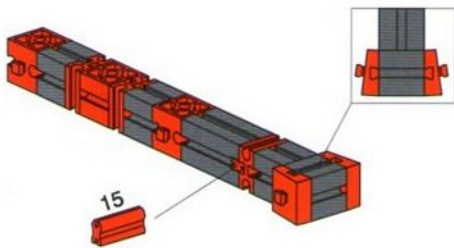

1x 2x 2x 2x  
 4x 8x 4x 4x  
 7,5°

**2**

4x 8x 16x 8x

**3**

4 8x 4x 90 4x 42,4 4x

**4**

- Yellow Technic beam 1x12: 2x
- Yellow Technic connector: 2x
- Red Technic pin 7.5°: 4x
- Grey Technic connector: 4x
- Yellow Technic connector: 2x
- Red Technic pin 4: 36x
- Red Technic pin 6: 4x
- Yellow Technic pin 15: 16x
- Red Technic pin 2: 2x
- Red Technic axle: 4x
- Red Technic beam 1x12: 2x