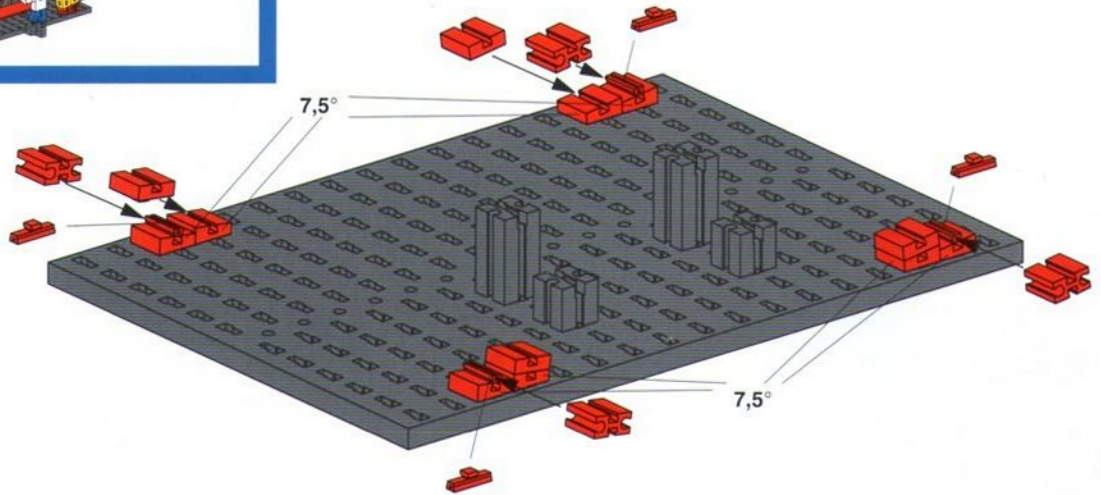

1x 2x 2x 2x  
 4x 8x 4x 4x  
 7,5°

**2**

4x 8x 16x 8x

**3**

4 8x 4x 90 4x 42,4 4x

**4**

- Yellow Technic beam 1x12: 2x
- Yellow Technic connector: 2x
- Red Technic pin 7.5°: 4x
- Grey Technic connector: 4x
- Yellow Technic connector: 2x
- Red Technic pin 4: 36x
- Red Technic pin 6: 4x
- Yellow Technic pin 15: 16x
- Red Technic pin 2: 2x
- Red Technic axle: 4x
- Red Technic beam 1x12: 2x