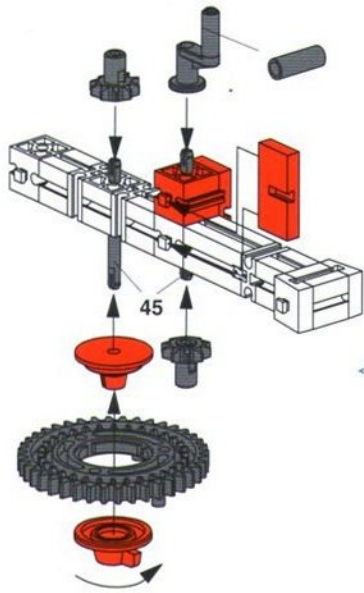

1x 2x 2x 2x  
 4x 8x 4x 4x  
 7,5°

**2**

4x 8x 16x 8x

**3**

4 8x 4x 90 4x 42,4 4x

**4**

- Yellow Technic beam 1x12: 2x
- Yellow Technic connector: 2x
- Red Technic pin 7.5°: 4x
- Grey Technic connector: 4x
- Yellow Technic connector: 2x
- Red Technic pin 4: 36x
- Red Technic pin 6: 4x
- Yellow Technic pin 15: 16x
- Red Technic pin 2: 2x
- Red Technic axle: 4x
- Red Technic beam 1x12: 2x

**5**

- Grey Technic connector: 4x
- Grey Technic connector: 1x
- Red Technic connector: 3x
- Red Technic pin 7.5°: 2x
- Red Technic pin 3: 3x
- Red Technic pin 15: 1x

12

6x

6x

6x

12x

13