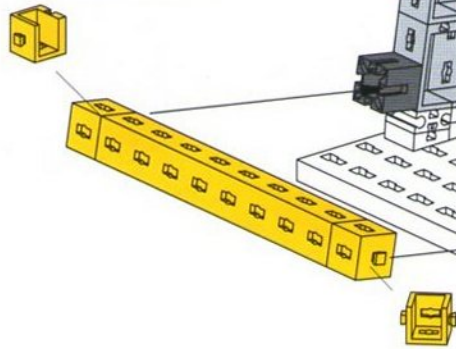

1x 2x 2x 2x  
 4x 8x 4x 4x  
 7,5°

**2**

4x 8x 16x 8x

**3**

4 8x 4x 90 4x 42,4 4x

**4**

- Yellow Technic beam 1x12: 2x
- Yellow Technic connector: 2x
- Red Technic pin 7.5°: 4x
- Grey Technic connector: 4x
- Yellow Technic connector: 2x
- Red Technic pin 4: 36x
- Red Technic pin 6: 4x
- Yellow Technic pin 15: 16x
- Red Technic pin 2: 2x
- Red Technic axle: 4x
- Red Technic beam 1x12: 2x