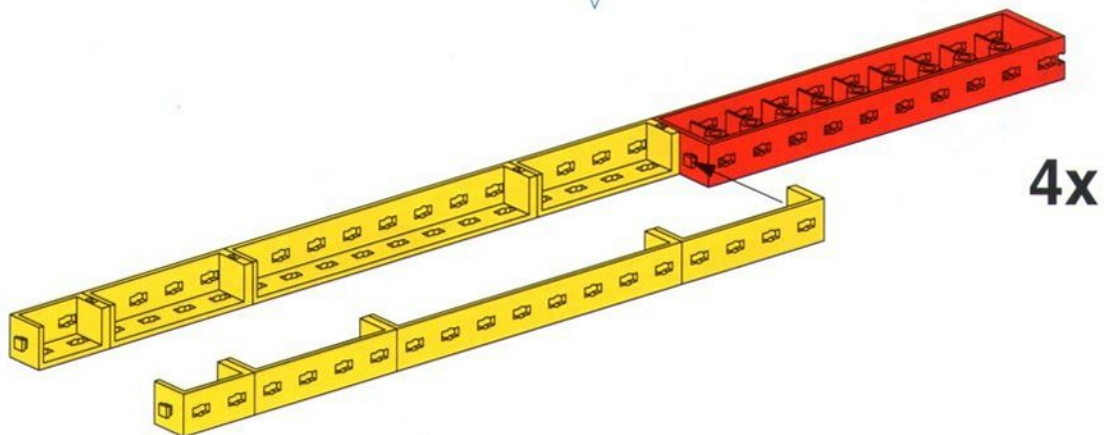

1x 2x 2x 2x  
 4x 8x 4x 4x  
 7,5°

**2**

4x 8x 16x 8x

**3**

4 8x 4x 90 4x 42,4 4x

**4**

- Yellow Technic beam 1x12: 2x
- Yellow Technic connector: 2x
- Red Technic pin 7.5°: 4x
- Grey Technic connector: 4x
- Yellow Technic connector: 2x
- Red Technic pin 4: 36x
- Red Technic pin 6: 4x
- Yellow Technic pin 15: 16x
- Red Technic pin 2: 2x
- Red Technic axle: 4x
- Red Technic beam 1x12: 2x