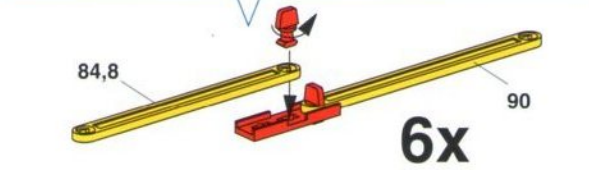

10 12x 12x 6x

11 6x 6x 12x 6x

12 6x 12x 6x 6x

13 4 12x