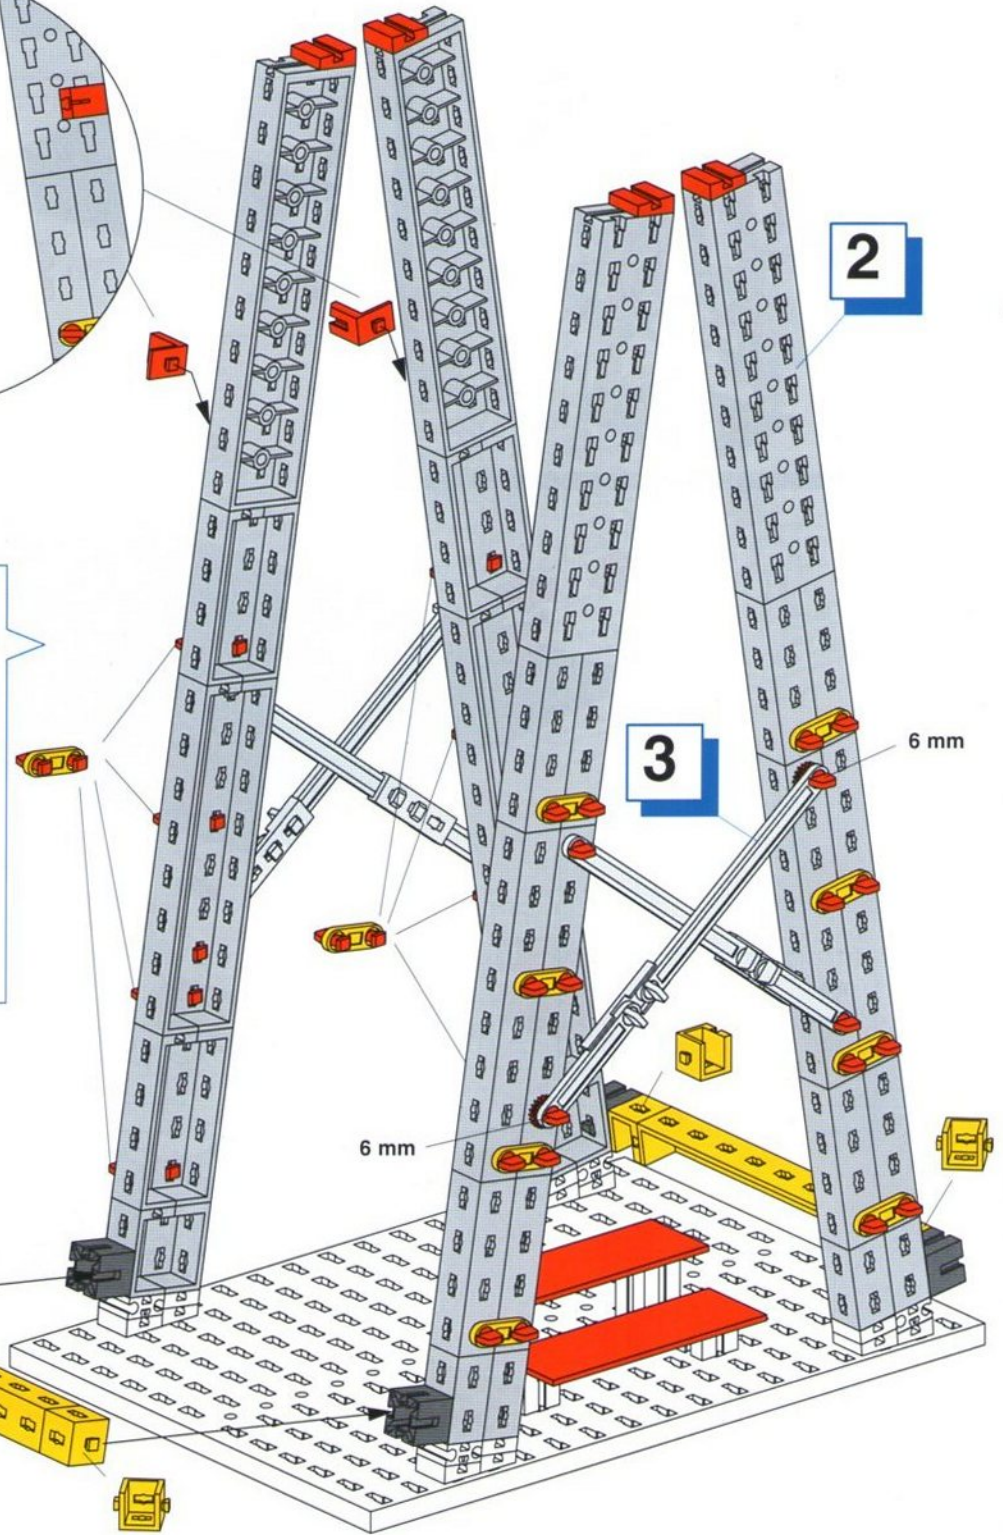

4

- Yellow Technic beam 1x12: 2x
- Yellow Technic connector: 2x
- Red Technic pin 7.5°: 4x
- Grey Technic connector: 4x
- Yellow Technic connector: 2x
- Red Technic pin 4: 36x
- Red Technic pin 6: 4x
- Yellow Technic pin 15: 16x
- Red Technic pin 2: 2x
- Red Technic axle: 4x
- Red Technic beam 1x12: 2x

5

- Grey Technic connector: 4x
- Grey Technic connector: 1x
- Red Technic connector: 3x
- Red Technic pin 7.5°: 2x
- Red Technic pin 3: 3x
- Red Technic pin 15: 1x