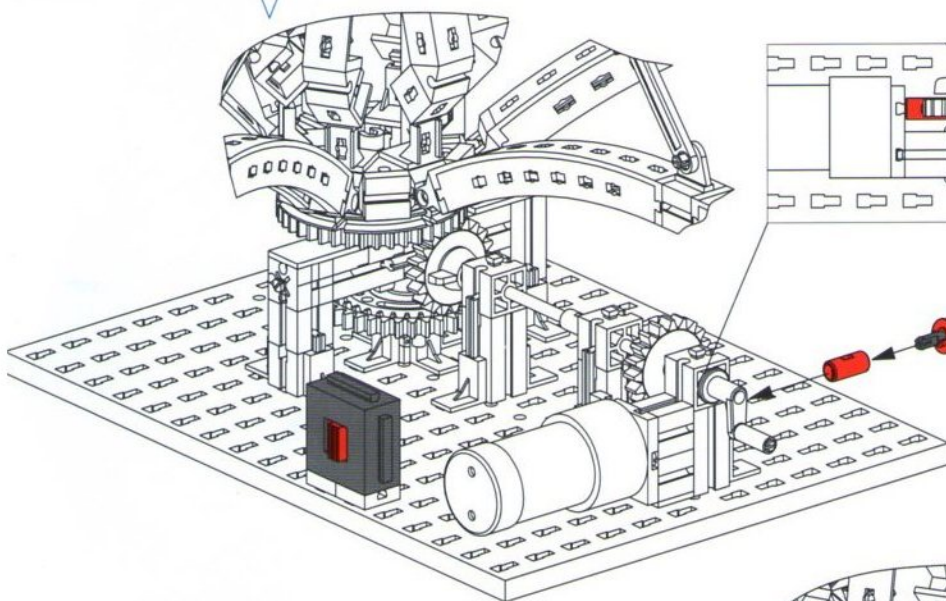

Motorisierung
Motor unit
Motorisation

Motorising
Motorización
Motorização

Power-Motor
Set
34965

M1

M2

M3