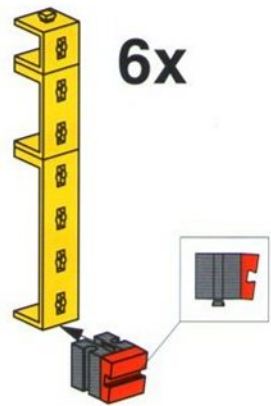

7

- 1x Red Gear Ring
- 3x Red Technic Brick
- 3x Blue Technic Brick
- 1x Red Axle Connector
- 1x Red Axle Connector