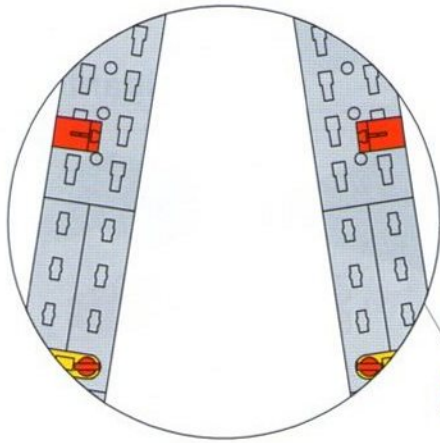

1x 2x 2x 2x  
 4x 8x 4x 4x  
 7,5°

**2**

4x 8x 16x 8x

**3**

4 8x 4x 90 4x 42,4 4x

**4**

- Yellow Technic beam 1x12: 2x
- Yellow Technic connector: 2x
- Red Technic pin 7.5°: 4x
- Grey Technic connector: 4x
- Yellow Technic connector: 2x
- Red Technic pin 4: 36x
- Red Technic pin 6: 4x
- Yellow Technic pin 15: 16x
- Red Technic pin 2: 2x
- Red Technic axle: 4x
- Red Technic beam 1x12: 2x