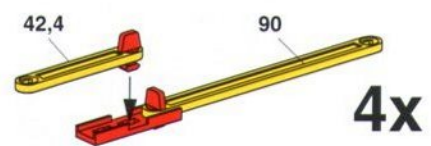

1x 2x 2x 2x  
 4x 8x 4x 4x  
 7,5°

**2**

4x 8x 16x 8x

**3**

4 8x 4x 90 4x 42,4 4x

**4**

- Yellow Technic beam 1x12: 2x
- Yellow Technic connector: 2x
- Red Technic pin 7.5°: 4x
- Grey Technic connector: 4x
- Yellow Technic connector: 2x
- Red Technic pin 4: 36x
- Red Technic pin 6: 4x
- Yellow Technic pin 15: 16x
- Red Technic pin 2: 2x
- Red Technic axle: 4x
- Red Technic beam 1x12: 2x