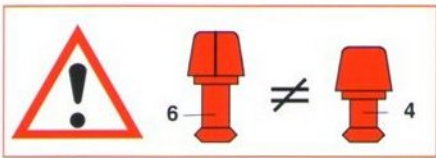

1x 2x 2x 2x  
 4x 8x 4x 4x  
 7,5°

**2**

4x 8x 16x 8x

**3**

4 8x 4x 90 4x 42,4 4x

**4**

- Yellow Technic beam 1x12: 2x
- Yellow Technic connector: 2x
- Red Technic pin 7.5°: 4x
- Grey Technic connector: 4x
- Yellow Technic connector: 2x
- Red Technic pin 4: 36x
- Red Technic pin 6: 4x
- Yellow Technic pin 15: 16x
- Red Technic pin 2: 2x
- Red Technic axle: 4x
- Red Technic beam 1x12: 2x