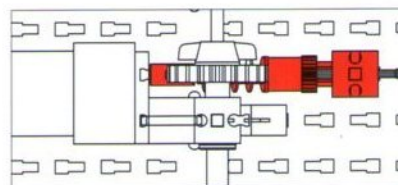

Motorisierung
Motor unit
Motorisation

Motorising
Motorización
Motorização

Power-Motor
Set
34965

M1

M2

M3