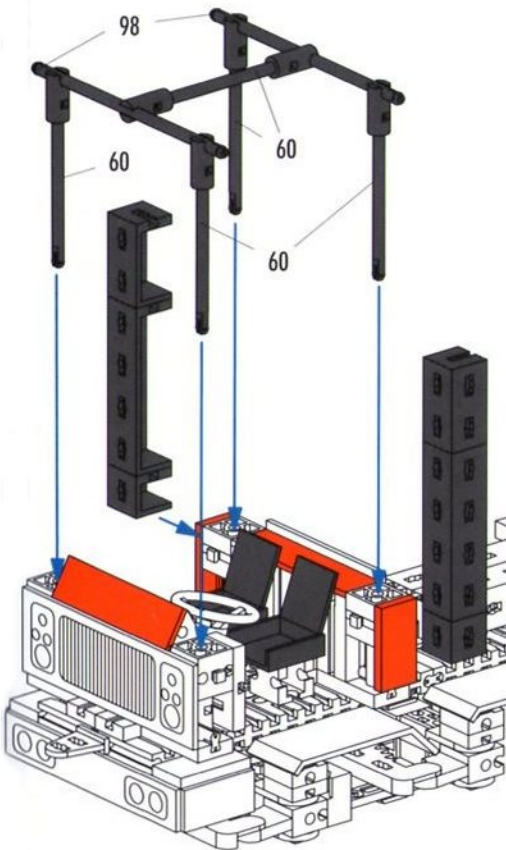

8

98 mm

**9**

10

11

12

- 2 x [Black Technic Pin]
- 1 x [Red Technic Plate 1x3]
- 1 x [Red Technic Pin 30]
- 3 x [Red Technic Connector 1x2]
- 2 x [Red Technic Connector 1x2]
- 4 x [Red Technic Pin 4]
- 2 x [Red Technic Pin 60°]