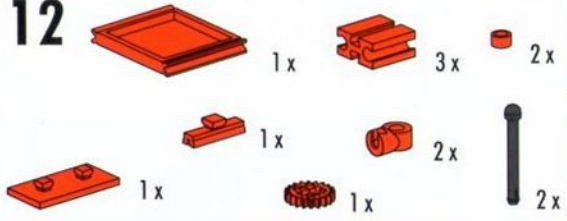

98 mm

7

6x [Red Technic Pin] 2x [Red Technic Beam] 2x [Red Technic Beam] 4x [Red Technic Pin]

10

- 4 x
- 2 x
- 2 x
- 2 x
- 2 x

11

- 4 x
- 2 x
- 2 x
- 6 x
- 2 x
- 5 x

12