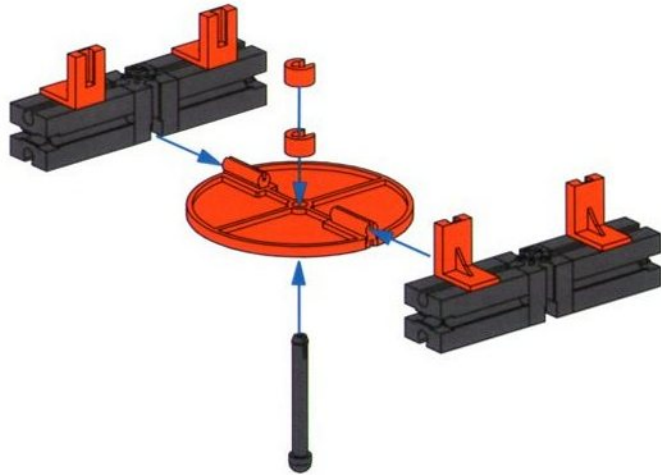

Langholztransporter
Timber truck
Semi-remorque à long bois

Vrachtwagen voor vervoer van lang hout
Transportador de maderos largos
Transportador para toras

1-14

Seite 4
Page 4
Page 4
Bladzijde 4
Página 4
Pagina 4

Montagetipps Seite 3
Tips for assembly Page 3
Tuyaux pour le montage page 3
Montagetips zie bladzijde 3
Consejos para el montaje, ver la página 3
"Dicas" para montagem - Página 3

15

4 x 2 x 4 x 1 x 2 x 1 x 2 x

16

2 x 2 x