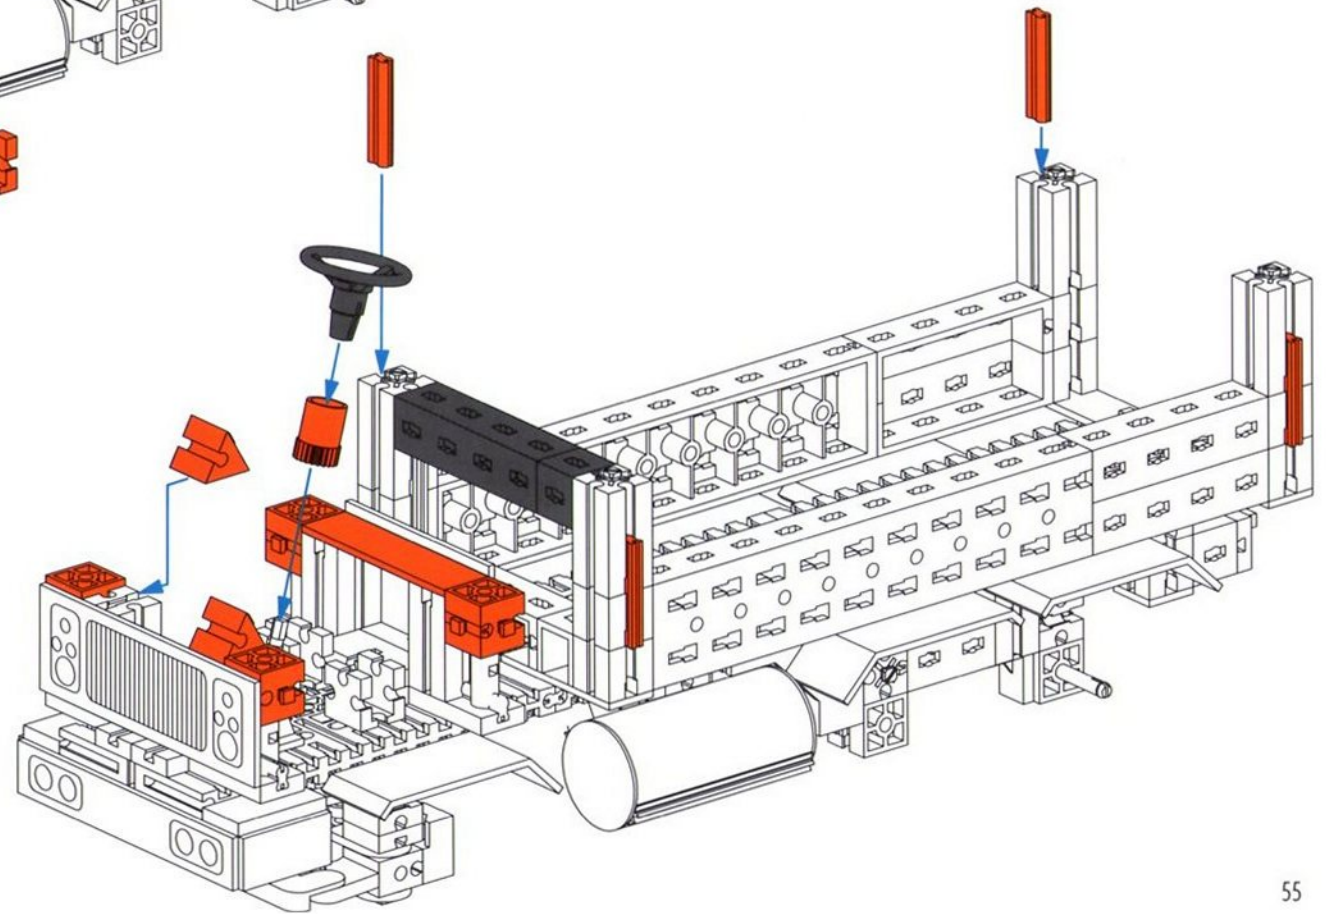

- 15**
- 4x [dark grey axle]
 - 2x [orange connector]
 - 30 2x [orange axle]
 - 4x [black pin]
 - 15 4x [orange axle]
 - 1x [orange plate with grille]
 - 1x [orange plate]

- 16**
- 1x [black steering wheel]
 - 1x [orange pin]
 - 60° 2x [orange angled connector]
 - 4x [orange connector]
 - 2x [orange axle]
 - 1x [orange axle]
 - 30 4x [orange axle]
 - 1x [dark grey axle]
 - 1x [black connector]