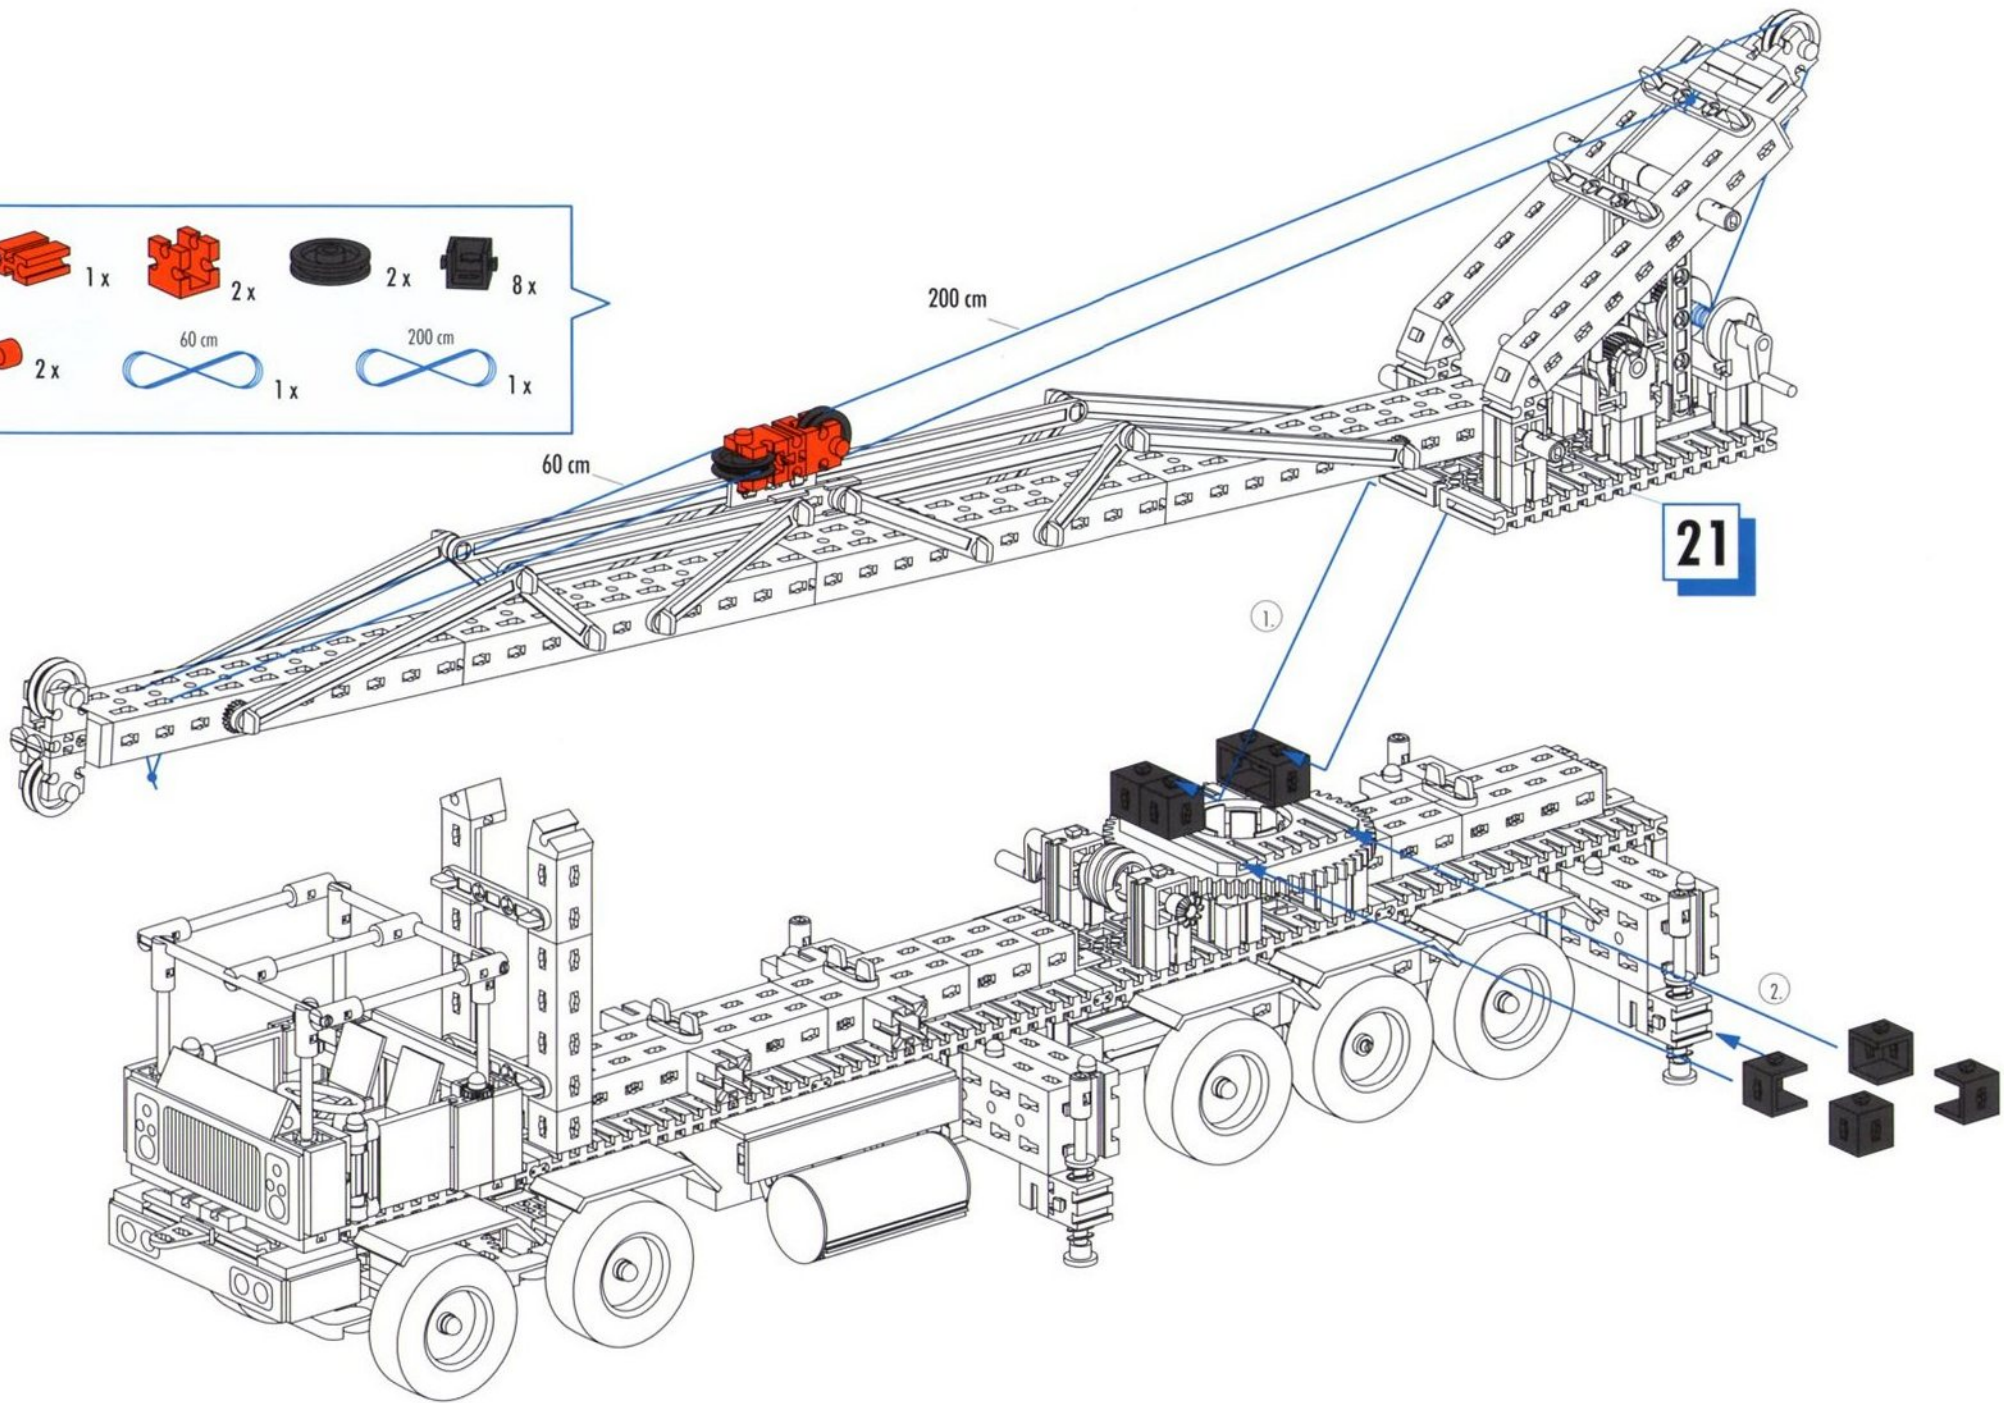

22

- 1x [Red 1x3 Technic Beam]
- 2x [Red 1x3 Technic Connector]
- 2x [Black Rubber Band]
- 8x [Black Technic Pin]
- 2x [Red Technic Pin]
- 1x [Blue 60 cm Rubber Band]
- 1x [Blue 200 cm Rubber Band]

23

24