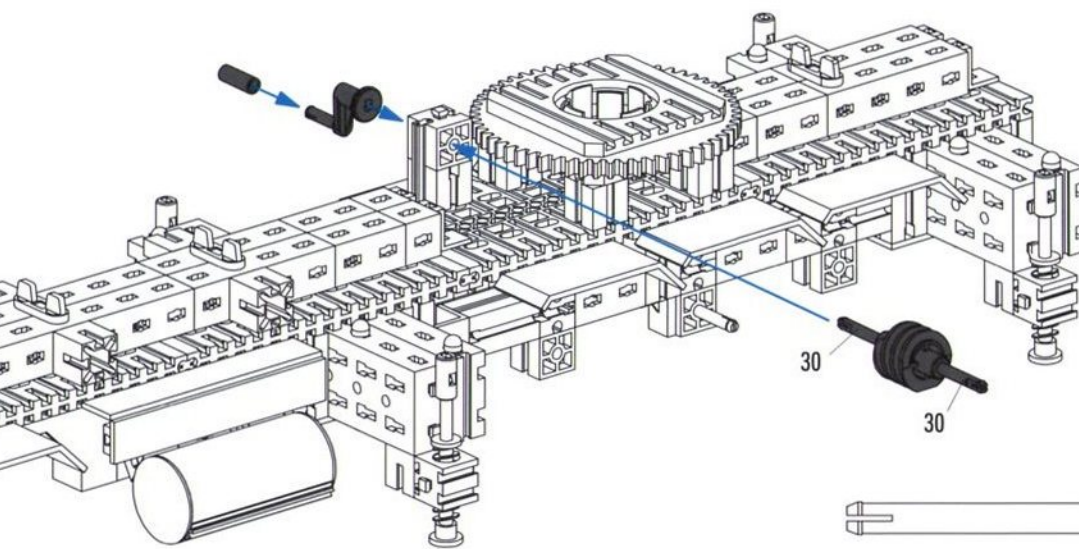

- 4**
- 15 (red) 8x
 - Black connector 10x
 - Red connector 14x
 - Black connector 2x
 - Black long beam 2x
 - Red level 1x

- 5**
- Black long beam 2x
 - Black connector 2x
 - Black connector 4x
 - Black connector 4x
 - Red connector 2x
 - Black L-shaped connector 1x
 - Red L-shaped connector 1x
 - Red L-shaped connector 2x
 - Red 15 (red) 2x
 - Black connector 2x
 - Black 15 (black) 1x

8

98 mm

**9**

10

11

12

- 2 x [Black Technic Pin]
- 1 x [Red Technic Plate 1x3]
- 1 x [Red Technic Pin 30]
- 3 x [Red Technic Connector 1x2]
- 2 x [Red Technic Connector 1x2]
- 4 x [Red Technic Pin 4]
- 2 x [Red Technic Pin 60°]