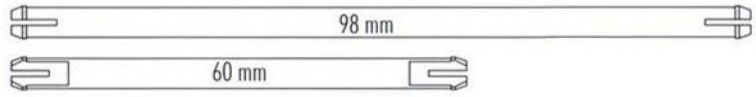

1x

2x

3x

4x

≠

4

13

- 2x Red 1x3 Technic Beam
- 2x Black L-shaped Technic Connector
- 2x Red Technic Pin
- 2x Black Technic Tube
- 1x Red 3-way Technic Connector
- 2x Red 1x3 Technic Beam
- 2x Black Technic Wheel
- 2x 98mm Black Technic Pin
- 5x 60mm Black Technic Pin
- 6x Black Technic Pin