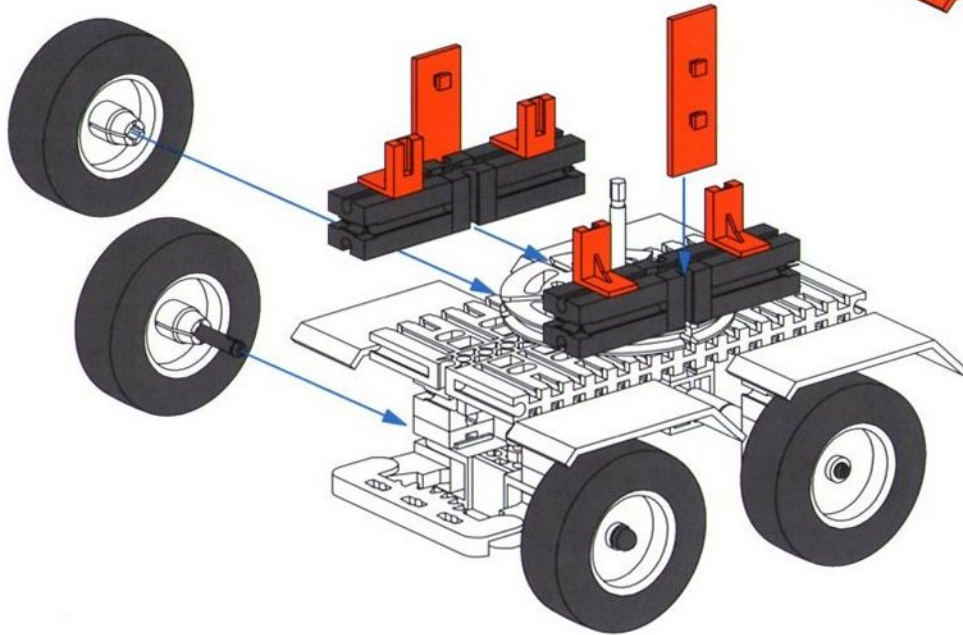

1x 2x 2x

20

2x 2x 1x 1x 15 1x 2x

21

- 1 x [Black Technic Beam 1x7 with 7 holes]
- 1 x [Red Technic Connector]
- 2 x [Red Technic Pin]
- 1 x [Black Technic Pin 98]
- 2 x [Red Technic Pin]
- 2 x [Red Technic Connector]
- 1 x [Red Technic Connector]
- 1 x [Red Technic Pin]

98 mm

22

- 4 x [Red Technic Plate]
- 1 x [Red Technic Pin]
- 1 x [Red Technic Ring]
- 1 x [Red Technic Pin]

23

- 2 x [Red Technic Pin]
- 2 x [Black Technic Connector]
- 4 x [Red Technic Pin]
- 4 x [Black Technic Connector]
- 4 x [Black Wheel]
- 2 x [Black Technic Pin]