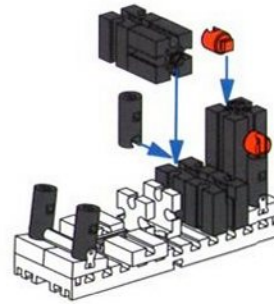

22

- 1x [Red 1x3 Technic Beam]
- 2x [Red 1x3 Technic Connector]
- 2x [Black Rubber Band]
- 8x [Black Technic Pin]
- 2x [Red Technic Pin]
- 1x [Blue 60 cm Rubber Band]
- 1x [Blue 200 cm Rubber Band]

23

24