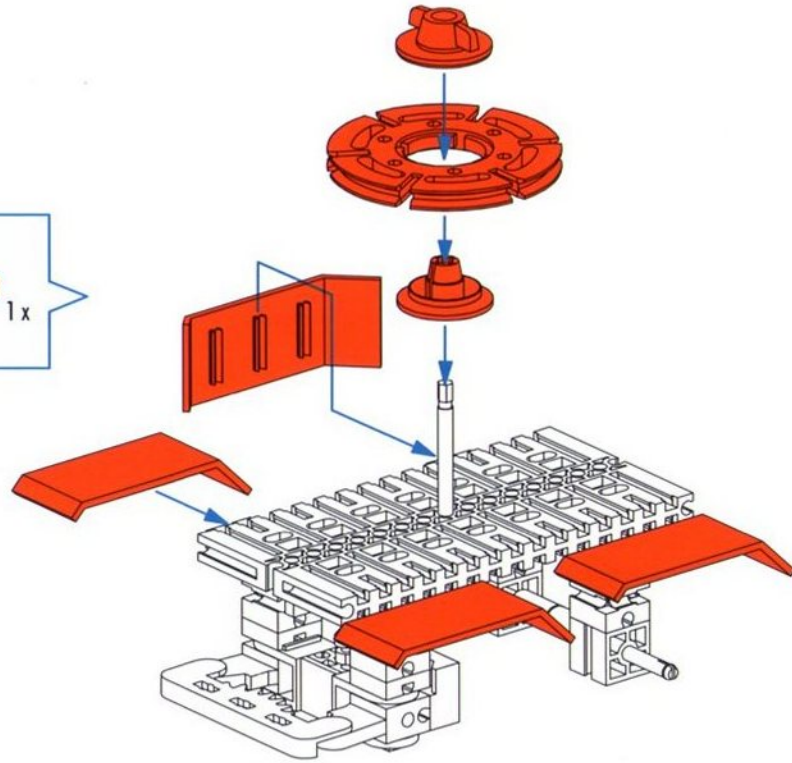

1x 2x 2x

20

2x 2x 1x 1x 15 1x 2x

21

- 1 x [Black Technic Beam 1x7 with 7 holes]
- 1 x [Red Technic Connector]
- 2 x [Red Technic Pin]
- 1 x [Black Technic Pin 98]
- 2 x [Red Technic Pin]
- 2 x [Red Technic Connector]
- 1 x [Red Technic Connector]
- 1 x [Red Technic Pin]

98 mm

22

- 4 x [Red Technic Plate]
- 1 x [Red Technic Pin]
- 1 x [Red Technic Ring]
- 1 x [Red Technic Pin]

23

- 2 x [Red Technic Pin]
- 2 x [Black Technic Connector]
- 4 x [Red Technic Pin]
- 4 x [Black Technic Connector]
- 4 x [Black Wheel]
- 2 x [Black Technic Pin]