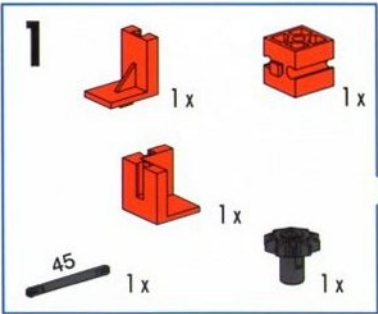

Lenkung
Control
Guidage