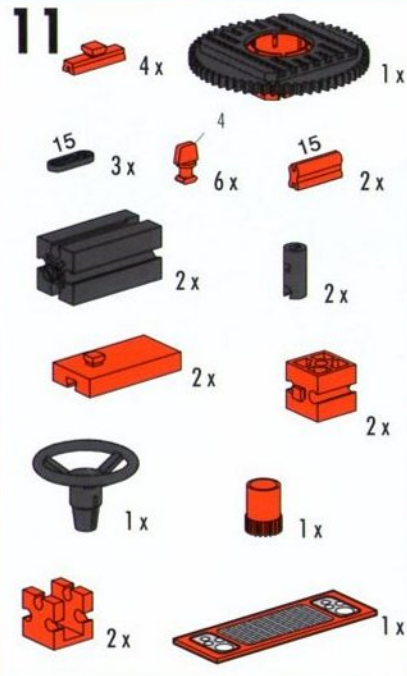

8

98 mm

**9**

10

11

12

- 2 x [Black Technic Pin]
- 1 x [Red Technic Plate 1x3]
- 1 x [Red Technic Pin 30]
- 3 x [Red Technic Connector 1x2]
- 2 x [Red Technic Connector 1x2]
- 4 x [Red Technic Pin 4]
- 2 x [Red Technic Pin 60°]