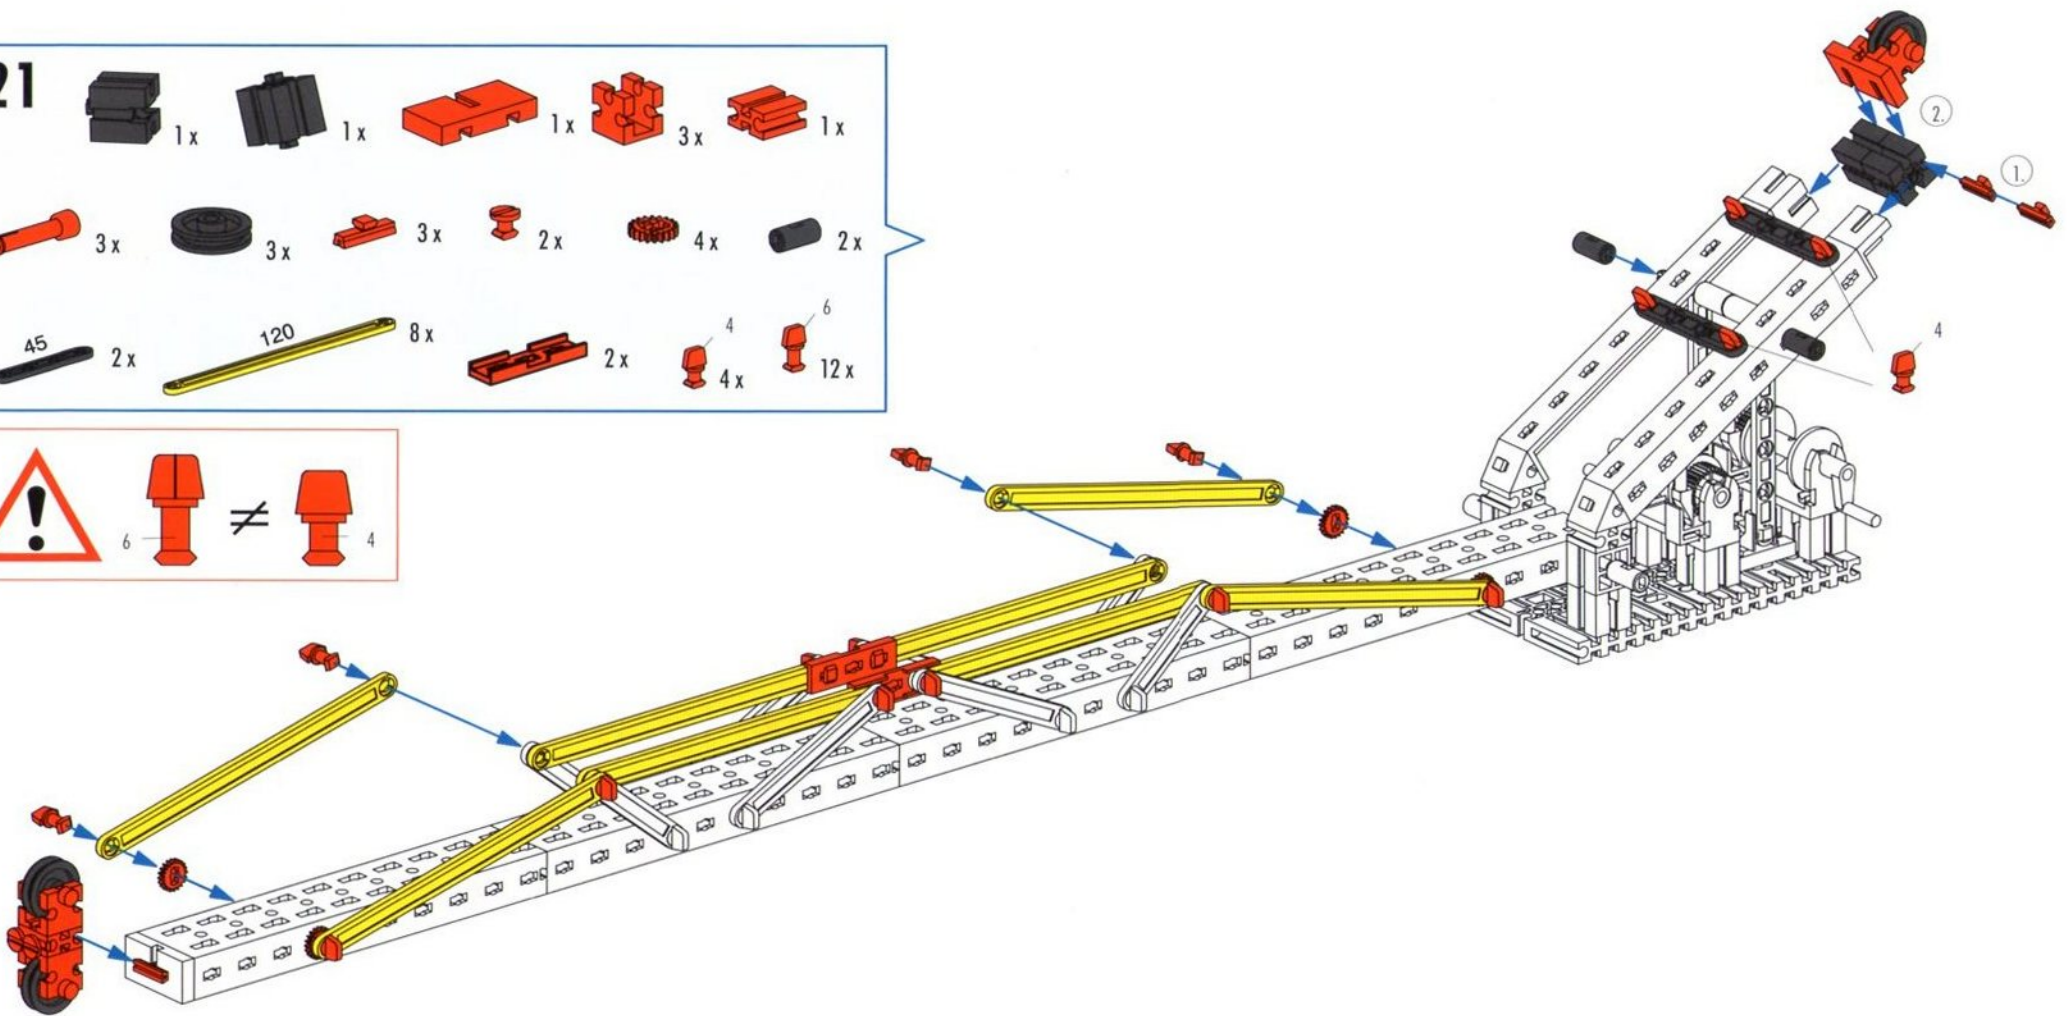

22

- 1x [Red 1x3 Technic Beam]
- 2x [Red 1x3 Technic Connector]
- 2x [Black Rubber Band]
- 8x [Black Technic Pin]
- 2x [Red Technic Pin]
- 1x [Blue 60 cm Rubber Band]
- 1x [Blue 200 cm Rubber Band]

23

24