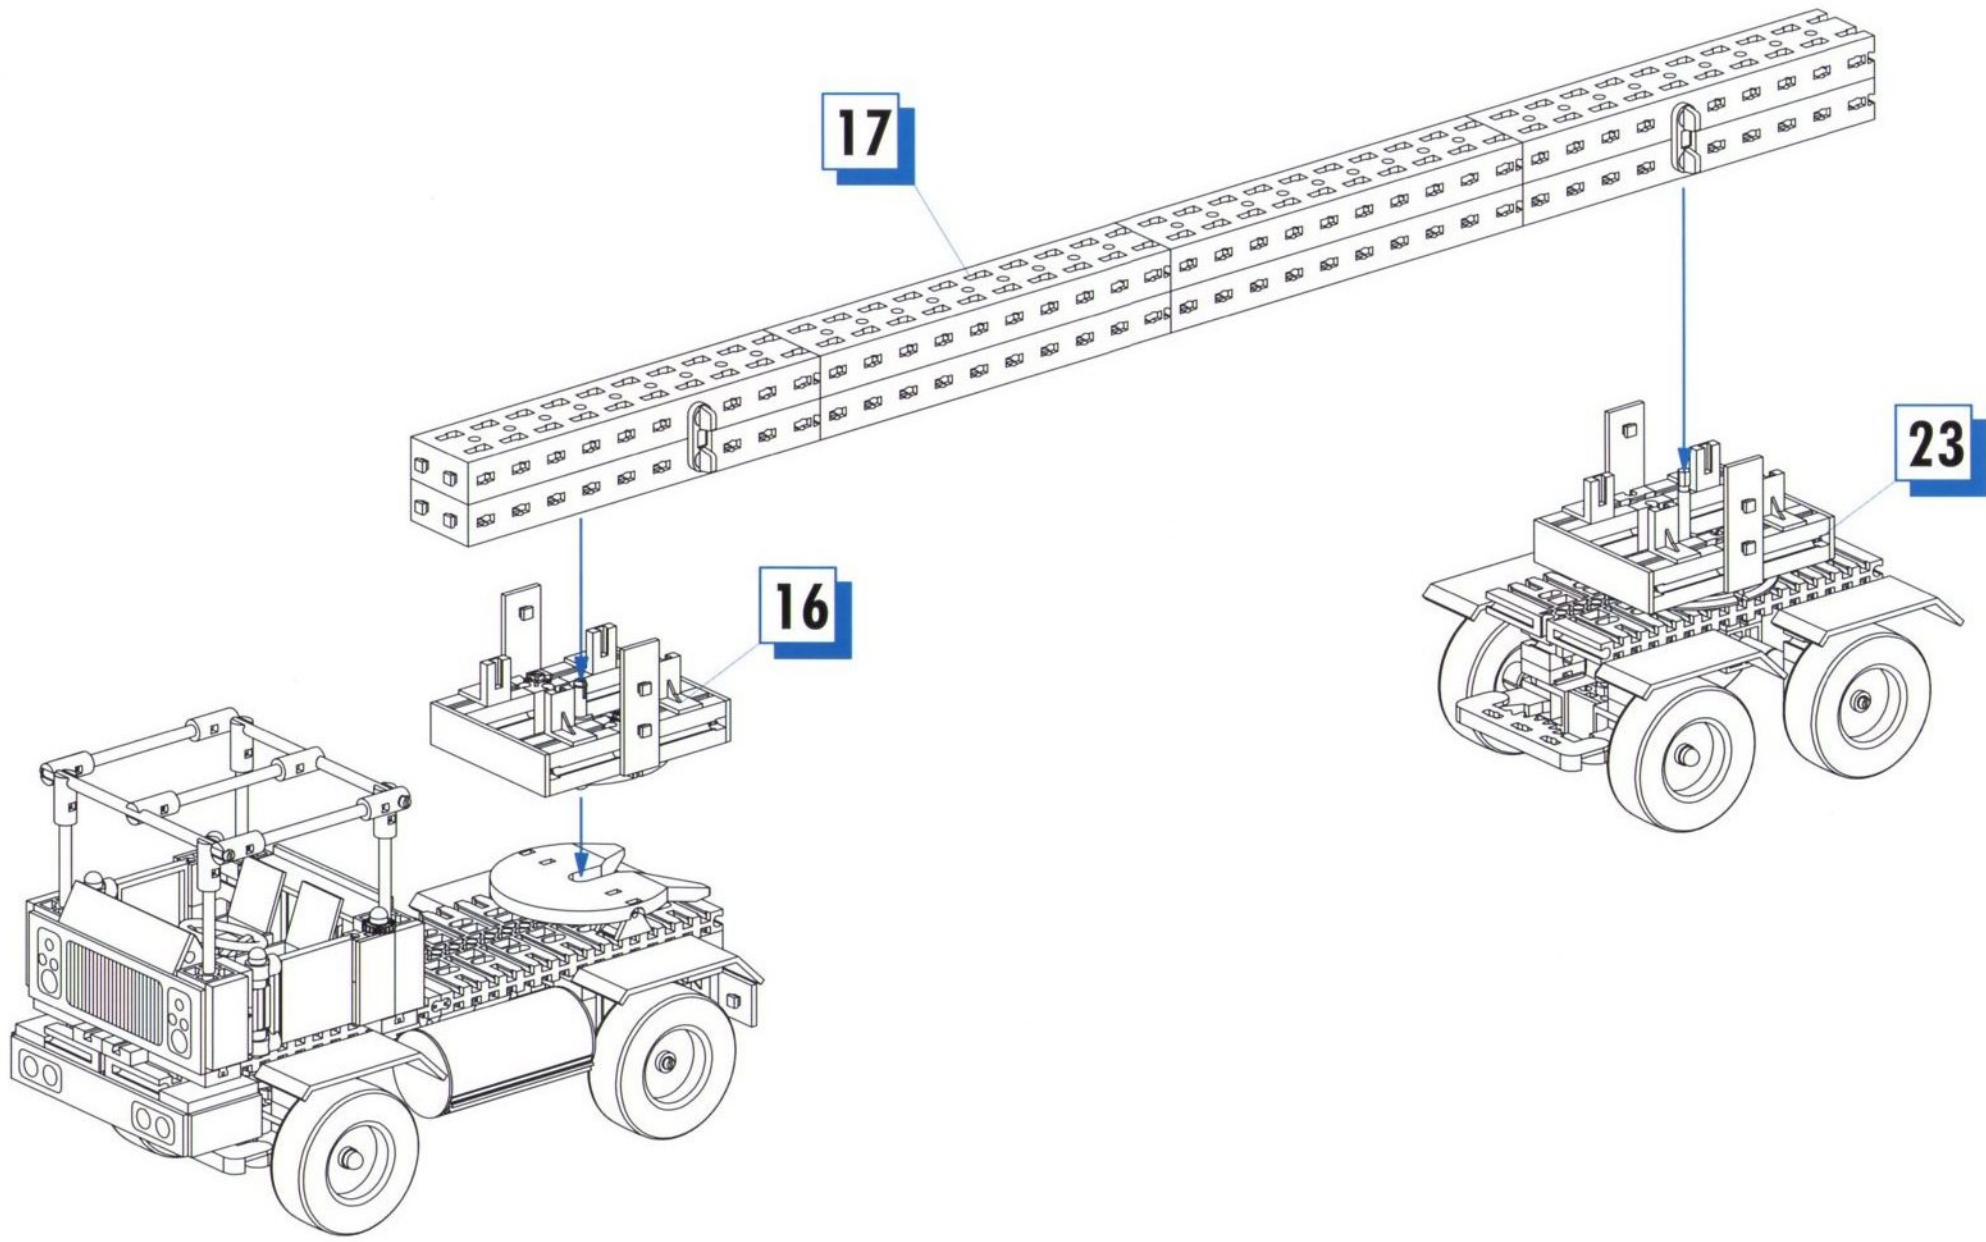

98 mm

22

- 4 x [Red Technic Plate]
- 1 x [Red Technic Pin]
- 1 x [Red Technic Ring]
- 1 x [Red Technic Pin]

23

- 2 x [Red Technic Pin]
- 2 x [Black Technic Connector]
- 4 x [Red Technic Pin]
- 4 x [Black Technic Connector]
- 4 x [Black Wheel]
- 2 x [Black Technic Pin]