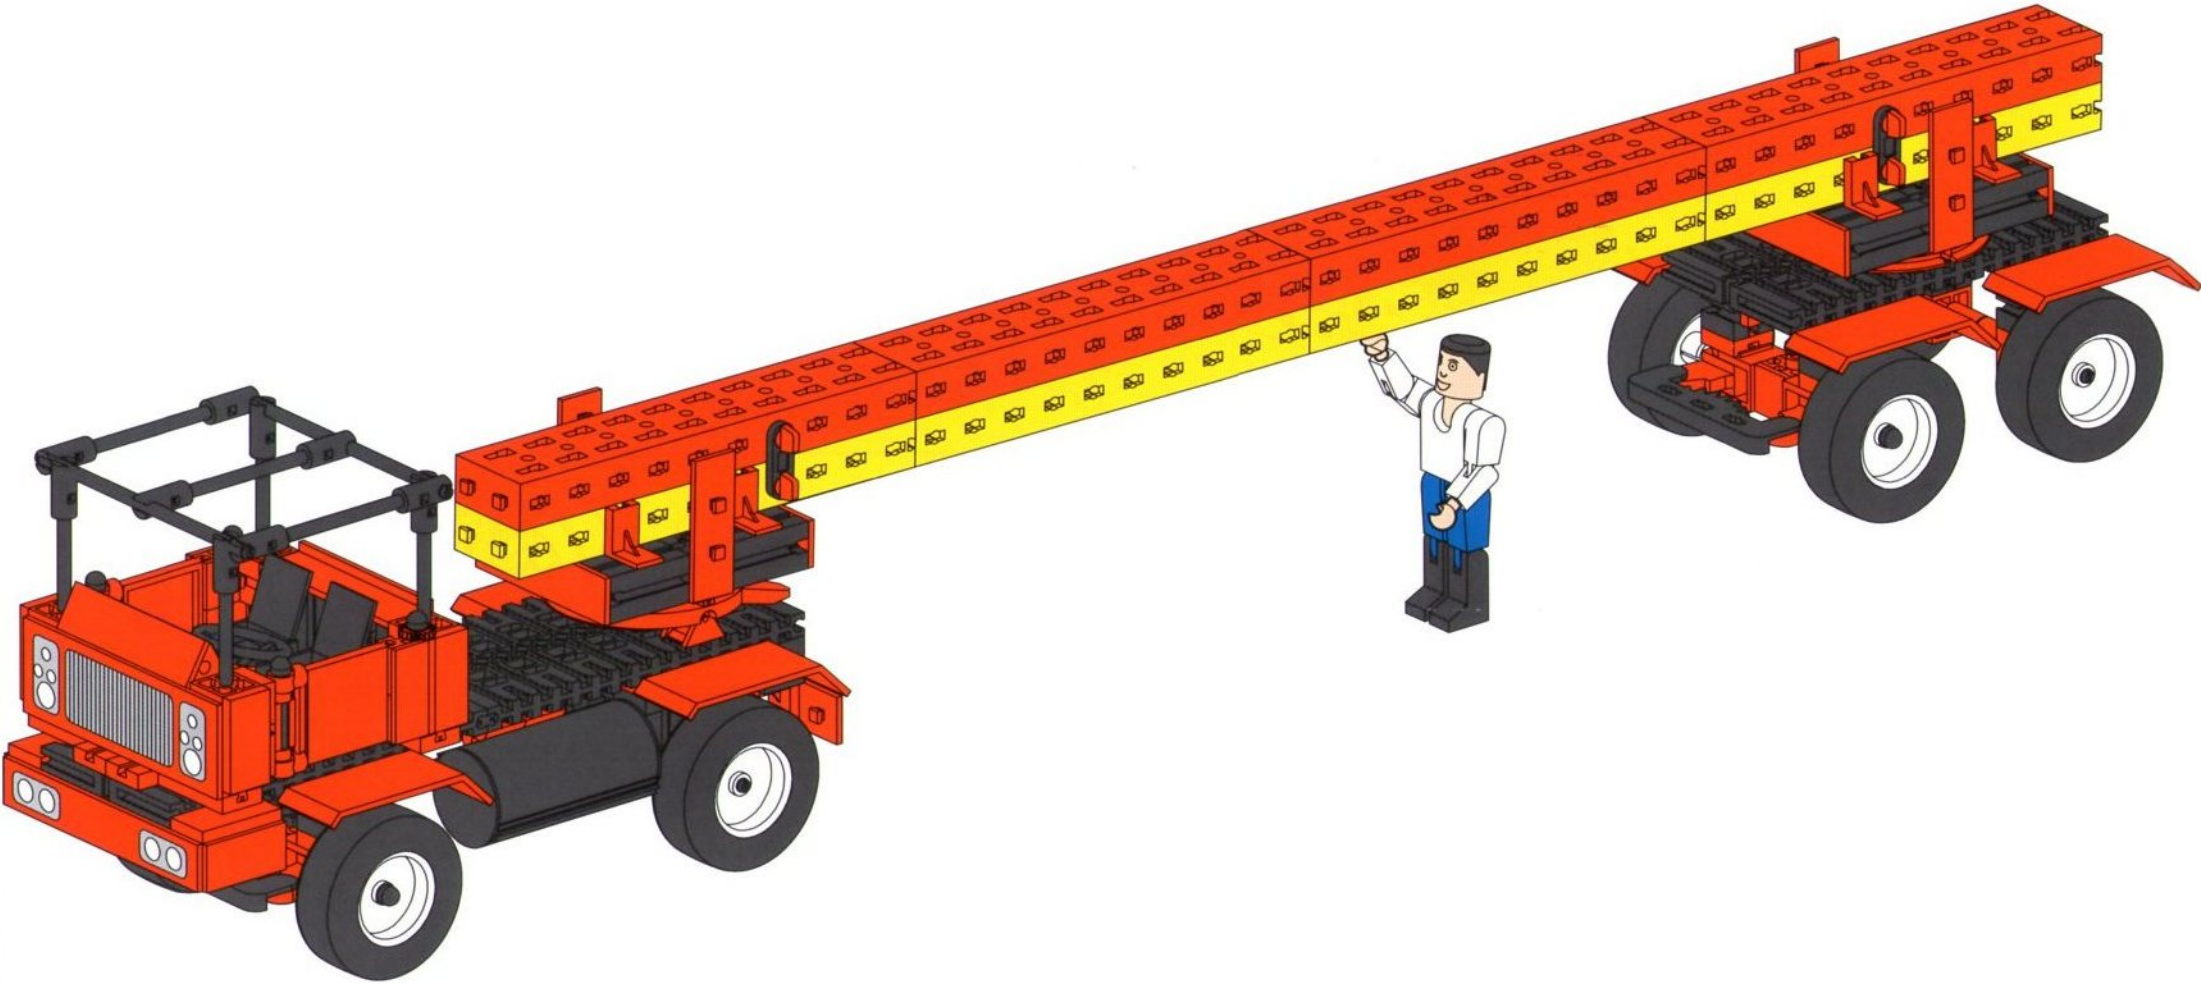

98 mm

22

- 4 x [Red Technic Plate]
- 1 x [Red Technic Pin]
- 1 x [Red Technic Ring]
- 1 x [Red Technic Pin]

23

- 2 x [Red Technic Pin]
- 2 x [Black Technic Connector]
- 4 x [Red Technic Pin]
- 4 x [Black Technic Connector]
- 4 x [Black Wheel]
- 2 x [Black Technic Pin]