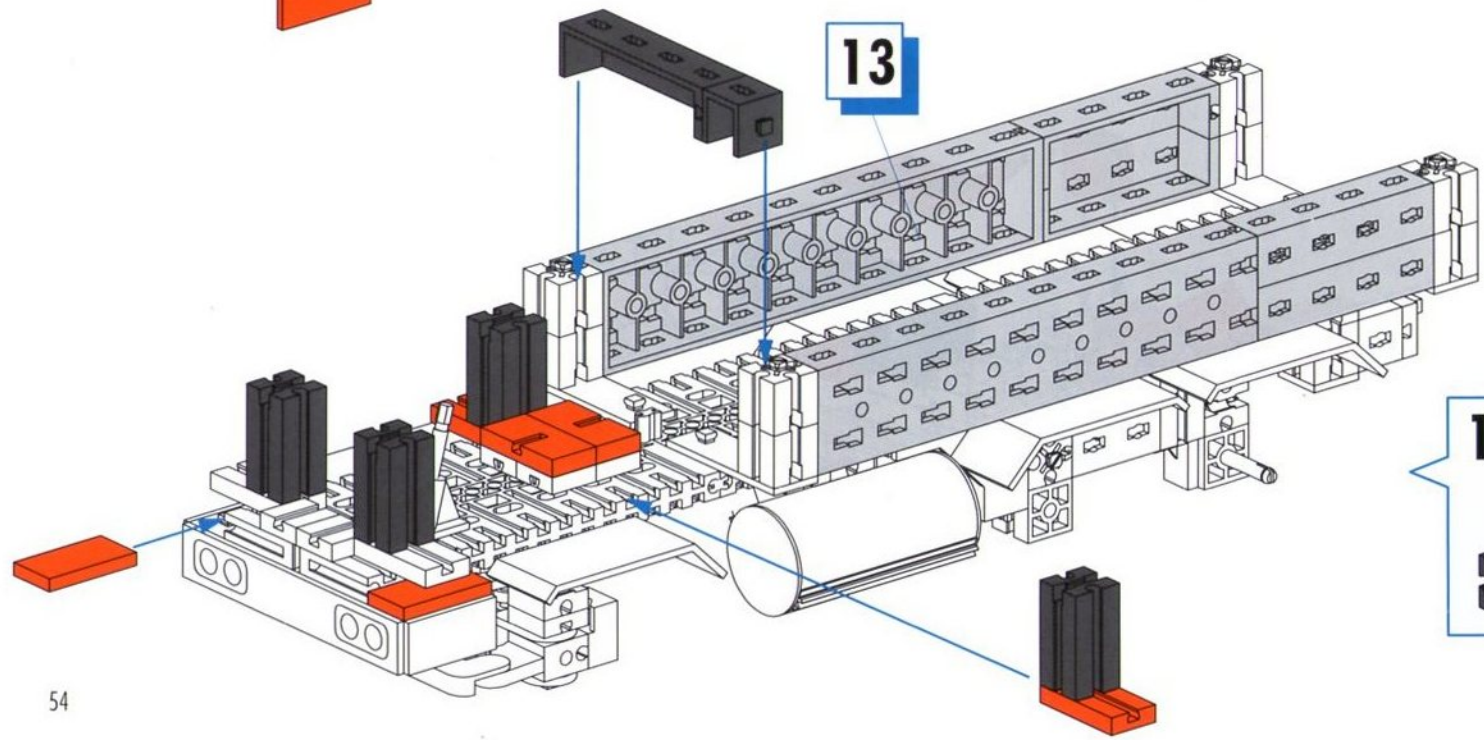

1. **12**
2. 8 x [Black 2x3 Technic Brick]
   - 4 x [Orange 1x5 Technic Beam]
   - 2 x [Orange 1x3 Technic Beam]
   - 4 x [Orange 1x2 Technic Beam]
   - 2 x [Orange 1x4 Technic Beam]
   - 6 x [Orange 1x1 Technic Pin]

1. **13**
2. 2 x [Orange 1x10 Technic Beam]
   - 4 x [Black 1x4 Technic Beam]
   - 4 x [Orange 1x2 Technic Beam]