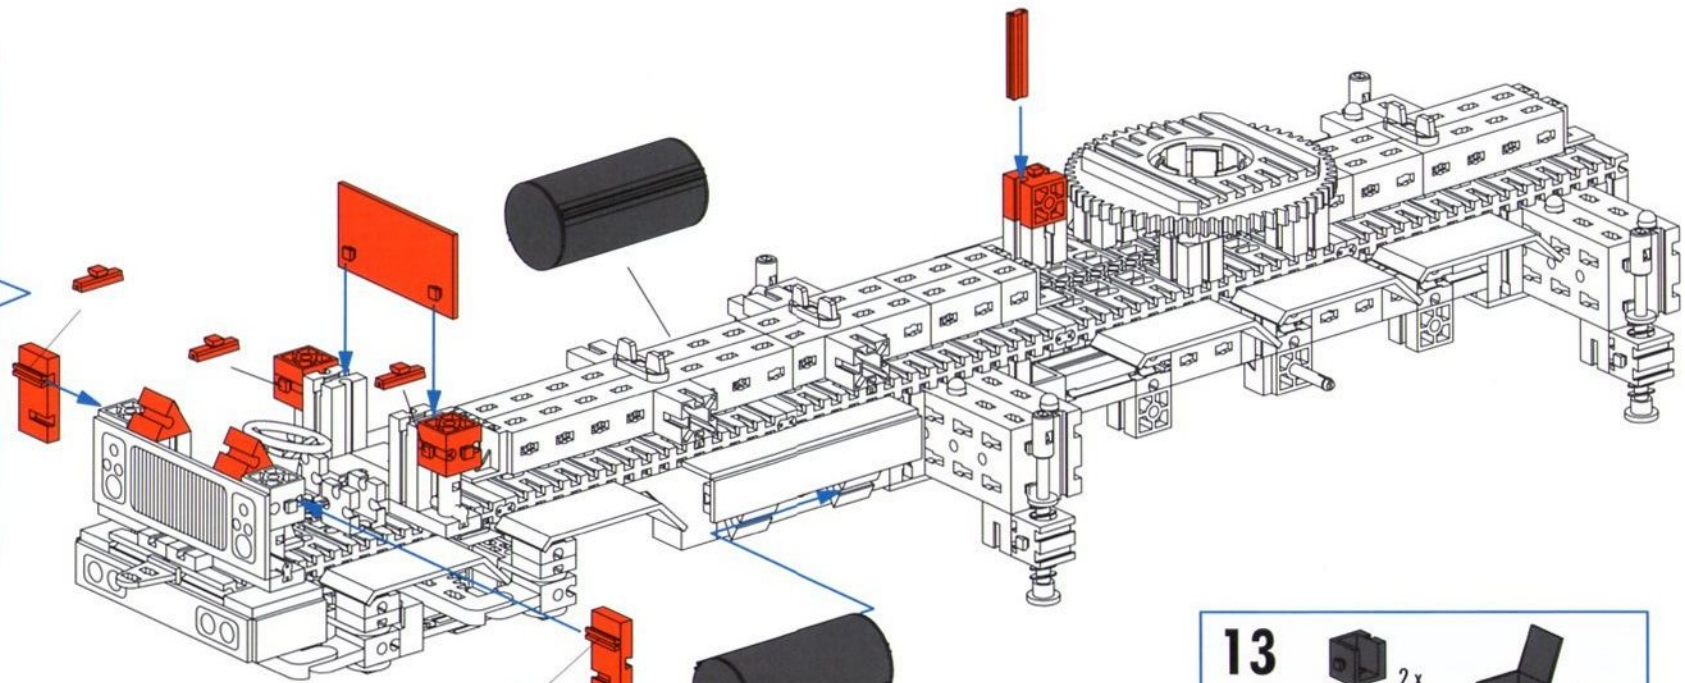

8

98 mm

**9**

10

11

12

- 2 x [Black Technic Pin]
- 1 x [Red Technic Plate 1x3]
- 1 x [Red Technic Pin 30]
- 3 x [Red Technic Connector 1x2]
- 2 x [Red Technic Connector 1x2]
- 4 x [Red Technic Pin 4]
- 2 x [Red Technic Pin 60°]