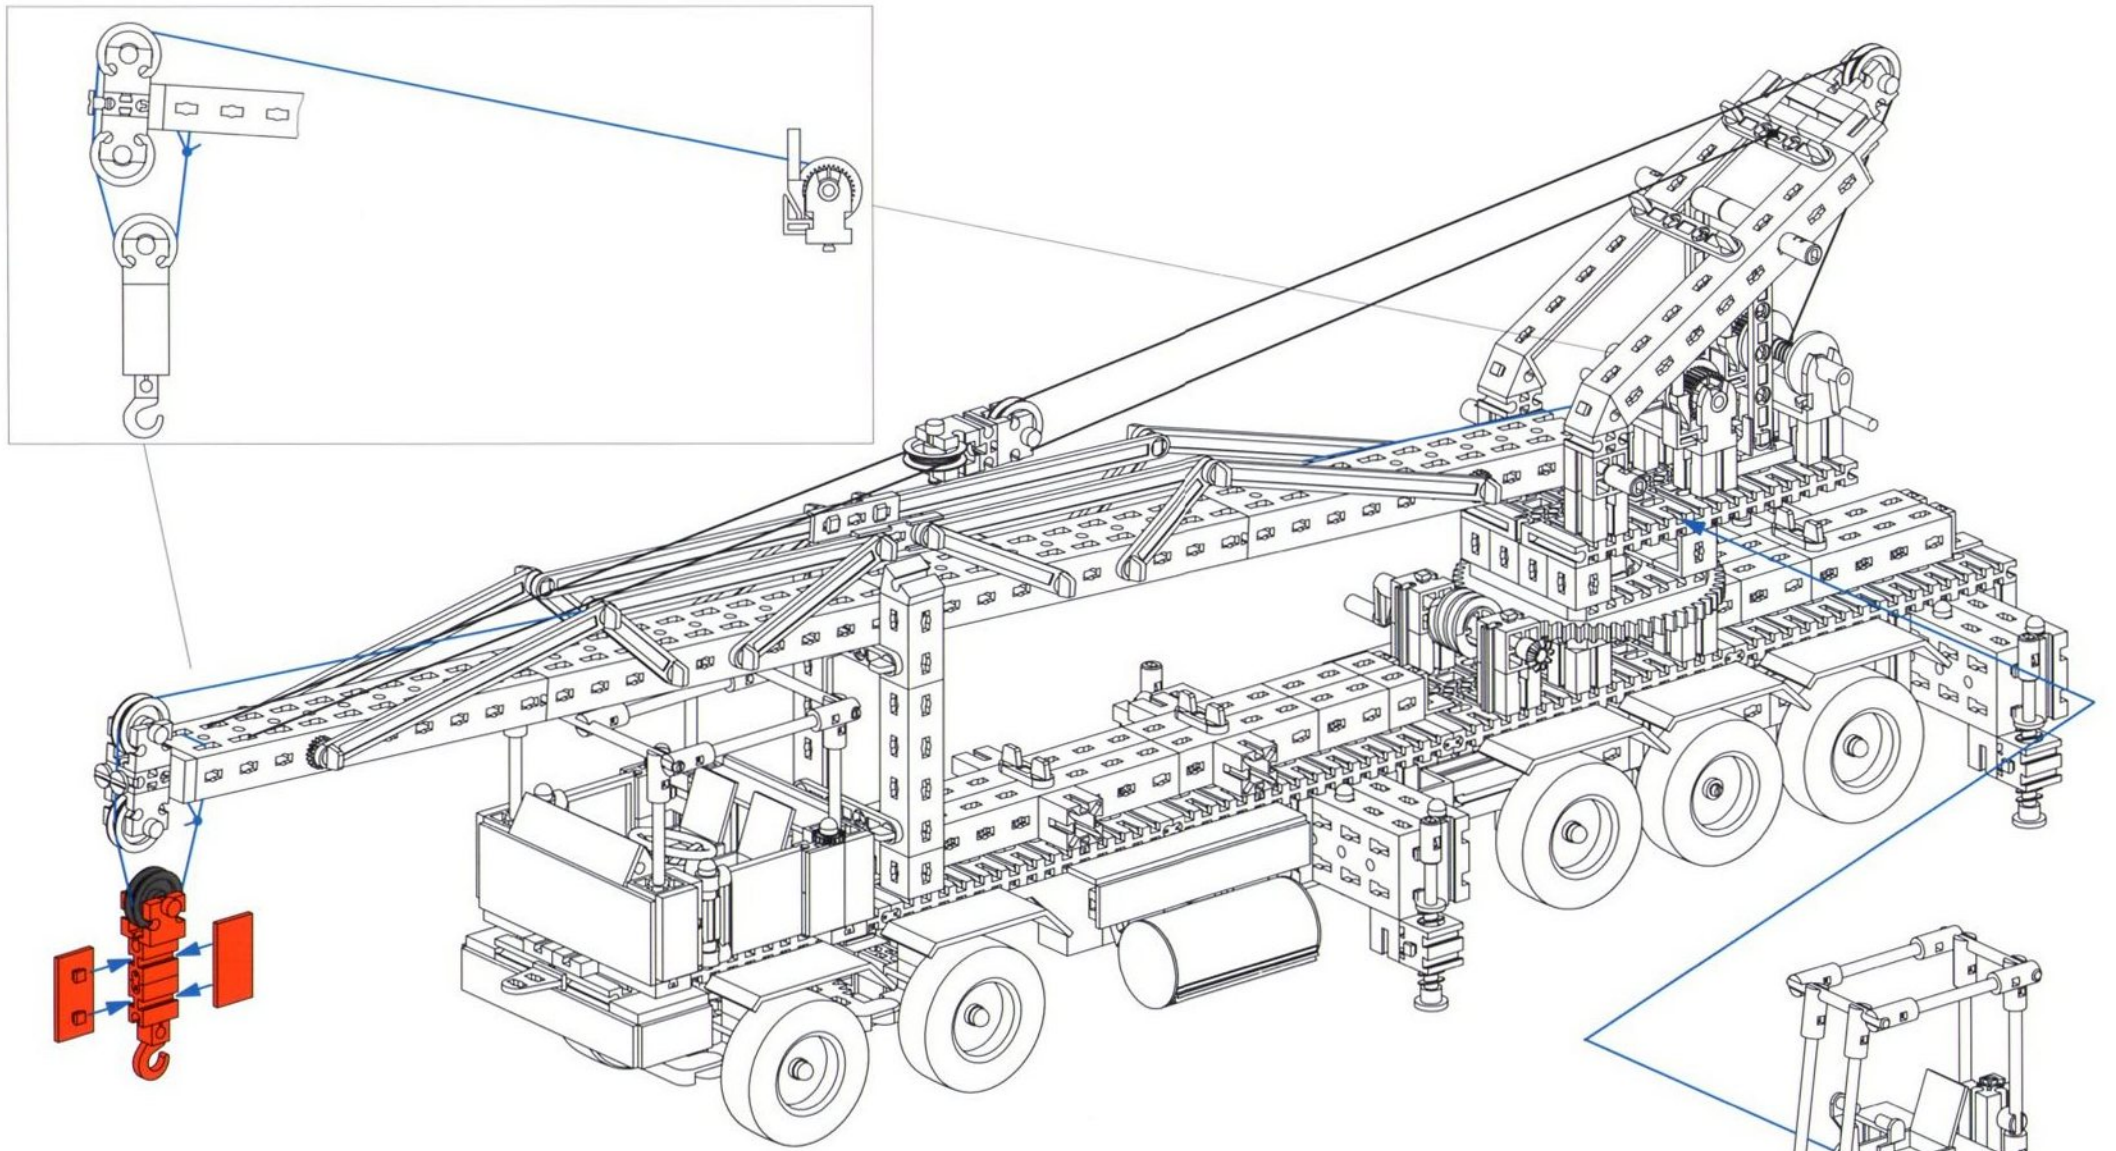

1. **27**
2. 2x
   - 1x
   - 1x
   - 1x
   - 2x
   - 1x
   - 1x
   - 1x
3. 200 cm

26