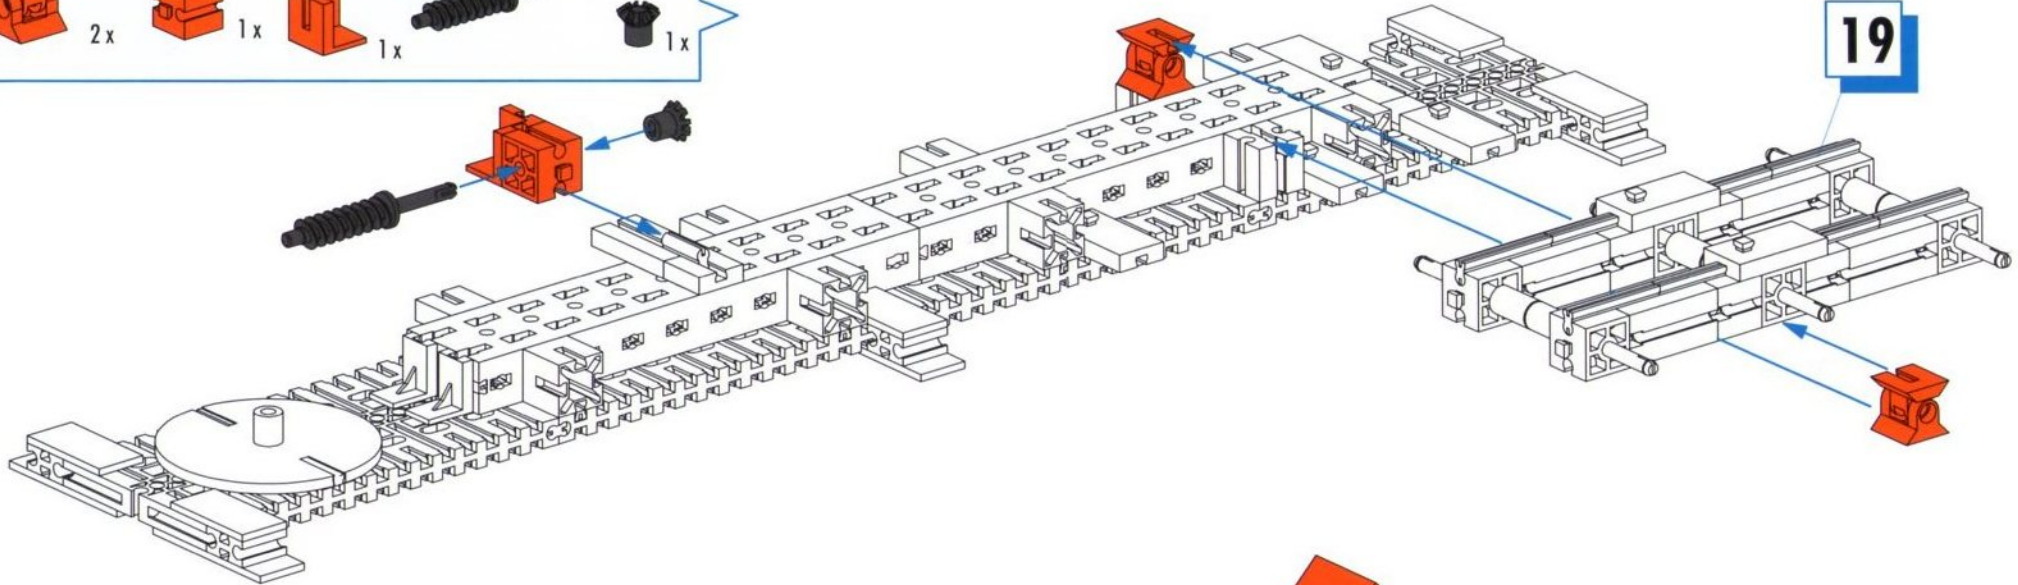

20

2x

1x

1x

1x

1x

19