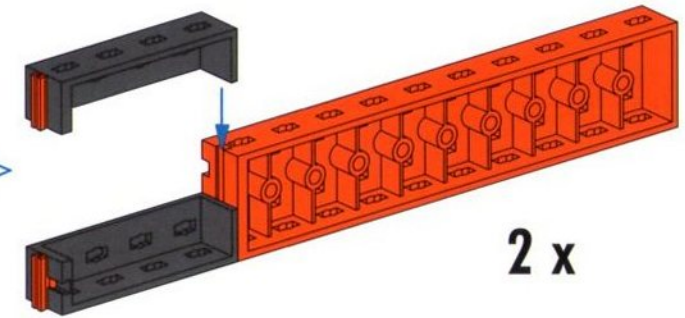

1. **12**
2. 8 x [Black 2x3 Technic Brick]
   - 4 x [Orange 1x5 Technic Beam]
   - 2 x [Orange 1x3 Technic Beam]
   - 4 x [Orange 1x2 Technic Beam]
   - 2 x [Orange 1x4 Technic Beam]
   - 6 x [Orange 1x1 Technic Pin]

1. **13**
2. 2 x [Orange 1x10 Technic Beam]
   - 4 x [Black 1x4 Technic Beam]
   - 4 x [Orange 1x2 Technic Beam]