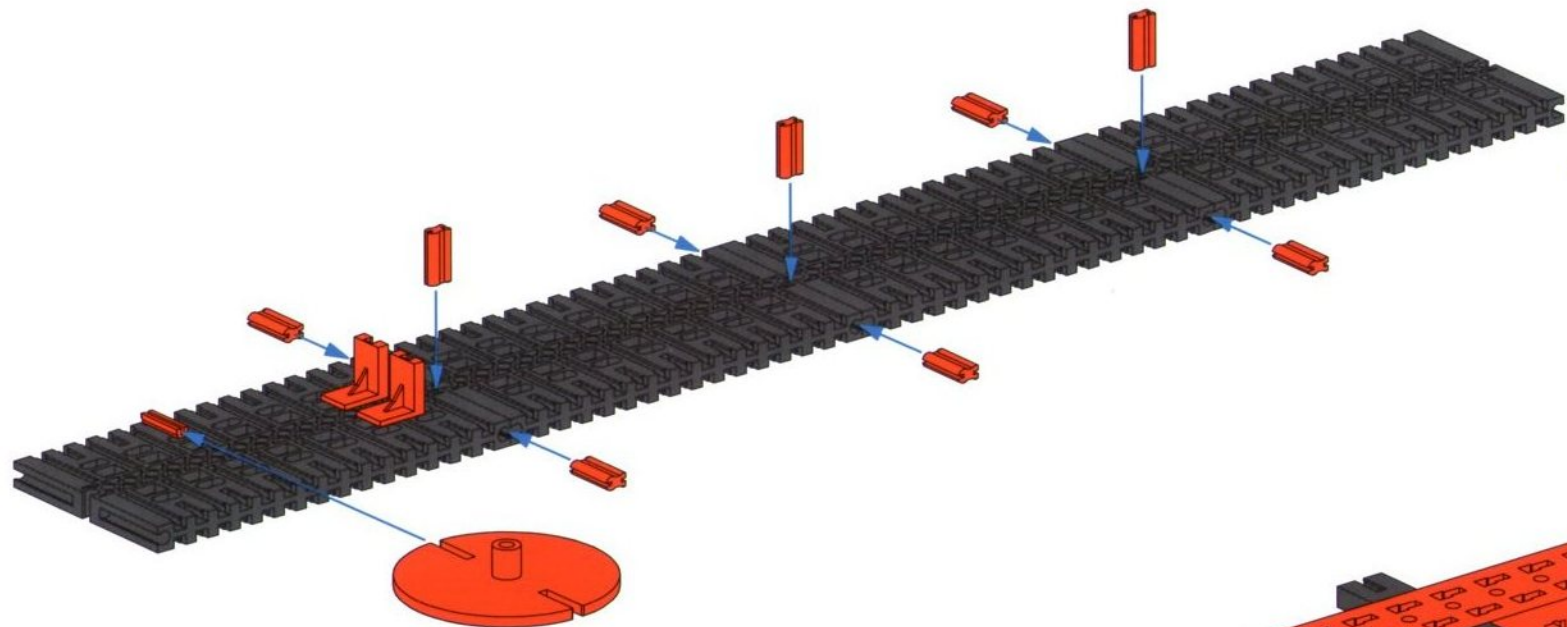

15

- 4 x [Black Technic Beam 1x11]
- 2 x [Red Technic Pin]
- 9 x [Red Technic Pin]
- 1 x [Red Technic Pin]
- 1 x [Red Technic Plate 1x11]

16

- 6 x [Red Technic Pin]
- 6 x [Red Technic Pin]
- 6 x [Red Technic Pin]
- 2 x [Red Technic Pin]
- 9 x [Red Technic Pin]
- 2 x [Red Technic Beam 1x11]
- 8 x [Black Technic Pin]