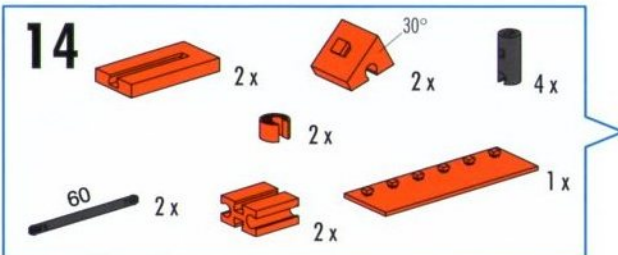

Sattelzug
Articulated truck
Semi-remorque

Opleggercombinatie
Semiremolque
Tractor de semi-reboque

1-13

Seite	4
Page	4
Page	4
Bladzijde	4
Página	4
Pagina	4

Montagetipps Seite 3
Tips for assembly Page 3
Tuyaux pour le montage page 3
Montagetips zie bladzijde 3
Consejos para el montaje, ver la página 3
"Dicas" para montagem - Página 3

12

13