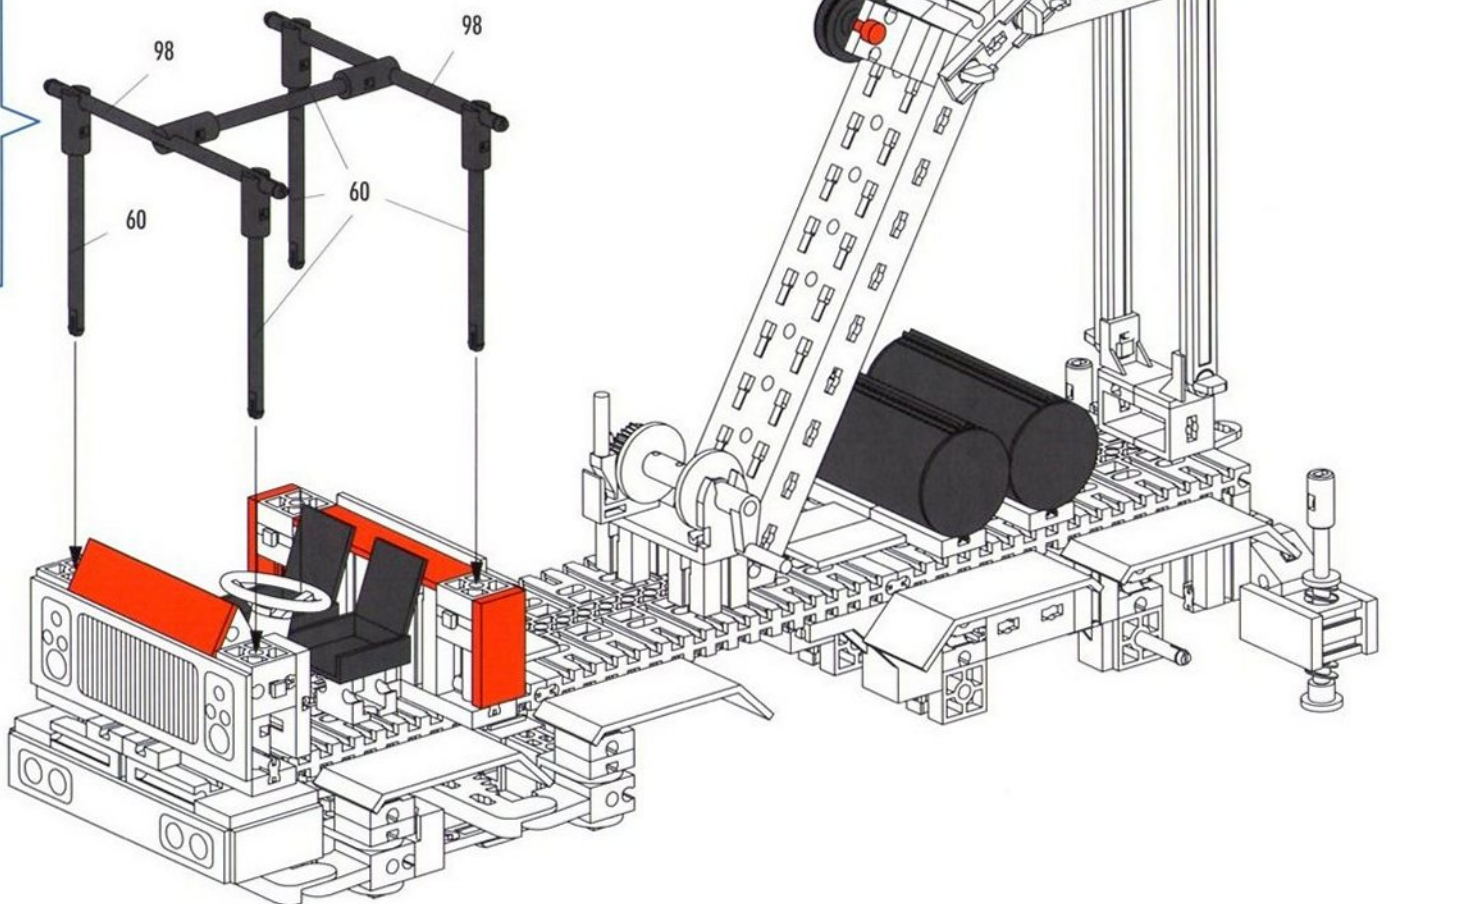

1x

2x

3x

4x

≠

4

13

- 2x Red 1x3 Technic Beam
- 2x Black L-shaped Technic Connector
- 2x Red Technic Pin
- 2x Black Technic Tube
- 1x Red 3-way Technic Connector
- 2x Red 1x3 Technic Beam
- 2x Black Technic Wheel
- 2x 98mm Black Technic Pin
- 5x 60mm Black Technic Pin
- 6x Black Technic Pin