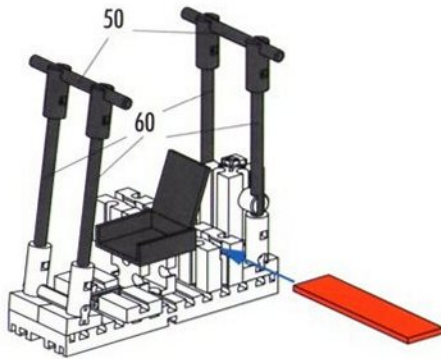

22

- 1x [Red 1x3 Technic Beam]
- 2x [Red 1x3 Technic Connector]
- 2x [Black Rubber Band]
- 8x [Black Technic Pin]
- 2x [Red Technic Pin]
- 1x [Blue 60 cm Rubber Band]
- 1x [Blue 200 cm Rubber Band]

23

24