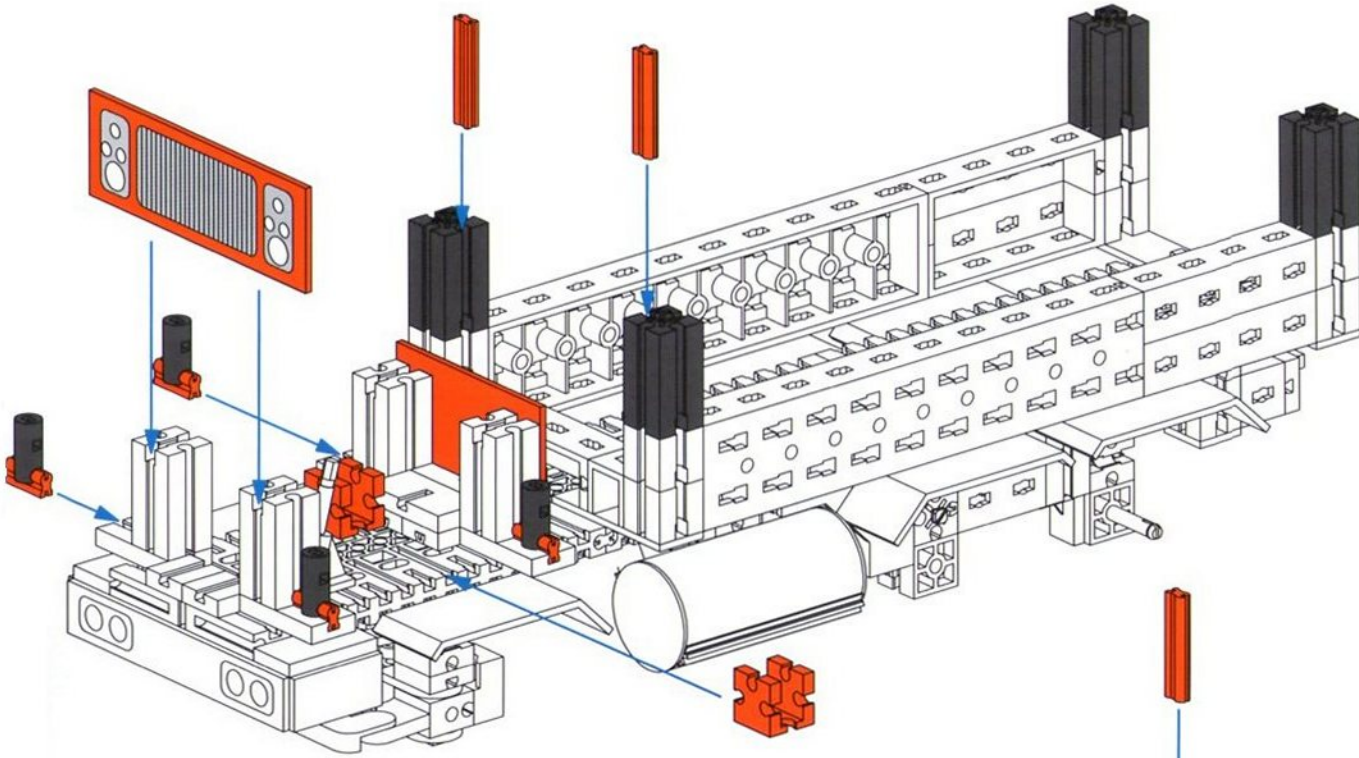

1. **15**
2. 4x [dark grey axle]
   - 2x [orange connector]
   - 30 2x [orange axle]
   - 4x [black pin]
   - 15 4x [orange axle]
   - 1x [orange plate with grille]
   - 1x [orange plate]

1. **16**
2. 1x [black steering wheel]
   - 1x [orange pin]
   - 60° 2x [orange angled connector]
   - 4x [orange connector]
   - 2x [orange axle]
   - 1x [orange axle]
   - 30 4x [orange axle]
   - 1x [dark grey axle]
   - 1x [black connector]