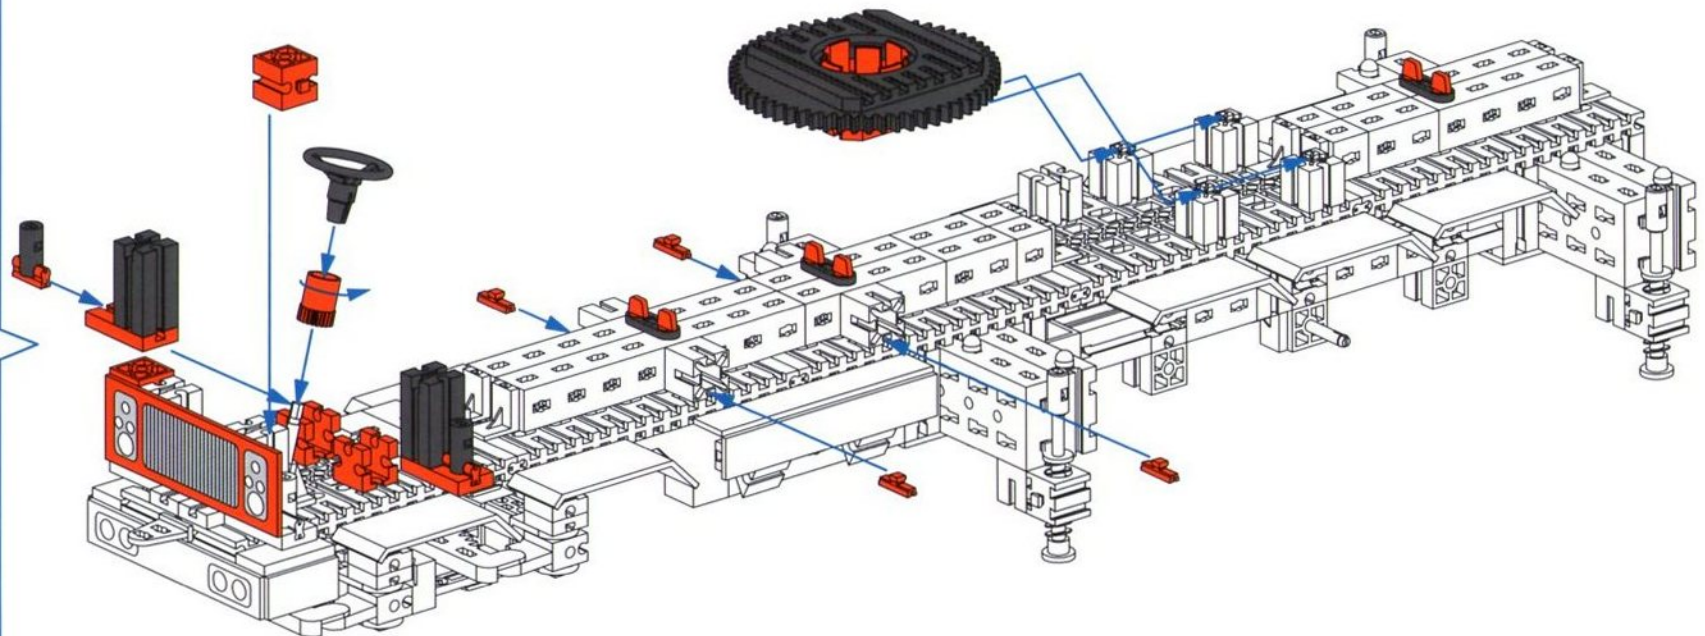

8

98 mm

**9**

10

11

12

- 2 x [Black Technic Pin]
- 1 x [Red Technic Plate 1x3]
- 1 x [Red Technic Pin 30]
- 3 x [Red Technic Connector 1x2]
- 2 x [Red Technic Connector 1x2]
- 4 x [Red Technic Pin 4]
- 2 x [Red Technic Pin 60°]