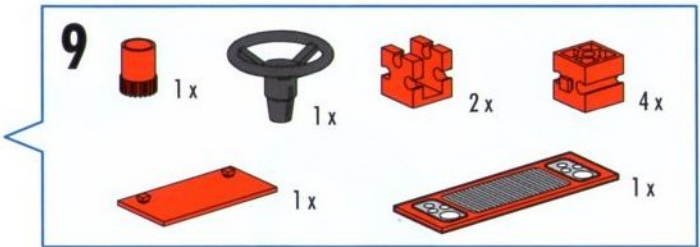

98 mm

7

6x [Red Technic Pin] 2x [Red Technic Beam] 2x [Red Technic Beam] 4x [Red Technic Pin]

10

- 4 x
- 2 x
- 2 x
- 2 x
- 2 x

11

- 4 x
- 2 x
- 2 x
- 6 x
- 2 x
- 5 x

12