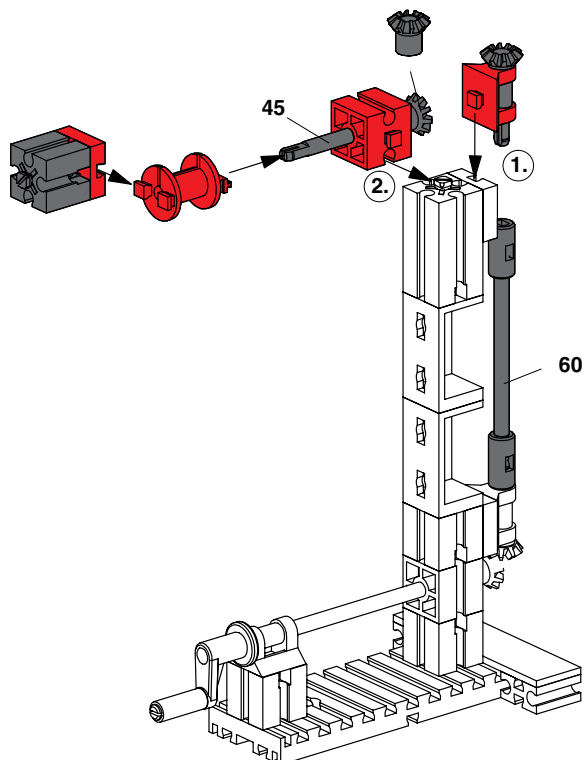

Balkenwaage
Beam Balance
Balance romaine

Balans
Balança de braços
Balança com travessão

Briefwaage
Letter scale
Pèse-lettre

Brievenweger
Pesacartas
Pesa-cartas

Drehschaukel
Rotatable swing
Balçoire rotative

Draaischommel
Columnpio giratorio
Balço giratório

5

- 2x
- 4x
- 4x
- 2x

6

- 2x
- 2x
- 2x
- 2x

Karussell Merry-go-round Manège

Draaimolen Tiovivo Carrossel

1

- 1x Red 1x5 Technic Beam
- 1x Red 1x2 Technic Beam
- 1x Grey Technic Pin
- 2x Grey Technic Connector
- 1x Grey Technic Pin
- 1x Grey Technic Pin
- 1x Red 1x2 Technic Connector

2

- 1x Grey Technic Connector
- 1x Grey Technic Connector
- 1x Red 1x2 Technic Connector
- 1x Grey Technic Pin
- 2x Red 1x2 Technic Connector
- 1x Grey Pin (labeled 30)
- 1x Grey Technic Pin