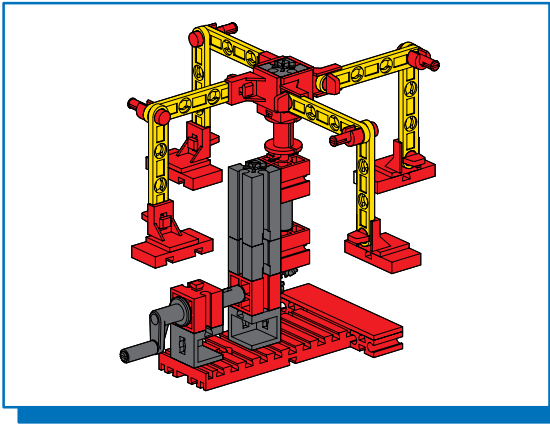

Draaischommel
Columnpio giratorio
Balço giratório

5

- 2x
- 4x
- 4x
- 2x

6

- 2x
- 2x
- 2x
- 2x

Karussell Merry-go-round Manège

Draaimolen Tiovivo Carrossel

1

- 1x Red 1x5 Technic Beam
- 1x Red 1x2 Technic Beam
- 1x Grey Technic Pin
- 2x Grey Technic Connector
- 1x Grey Technic Pin
- 1x Grey Technic Pin
- 1x Red 1x2 Technic Connector

2

- 1x Grey Technic Connector
- 1x Grey Technic Connector
- 1x Red 1x2 Technic Connector
- 1x Grey Technic Pin
- 2x Red 1x2 Technic Connector
- 1x Grey Pin (labeled 30)
- 1x Grey Technic Pin