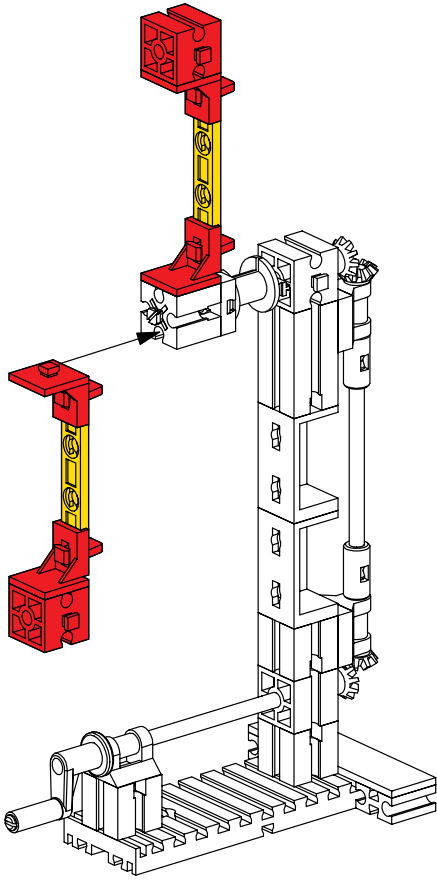

Balkenwaage
Beam Balance
Balance romaine

Balans
Balança de braços
Balança com travessão

Briefwaage
Letter scale
Pèse-lettre

Brievenweger
Pesacartas
Pesa-cartas

Drehschaukel
Rotatable swing
Balçoire rotative

Draaischommel
Columnpio giratorio
Balço giratório

5

- 2x
- 4x
- 4x
- 2x

6

- 2x
- 2x
- 2x
- 2x

Karussell Merry-go-round Manège

Draaimolen Tiovivo Carrossel

1

- 1x Red 1x5 Technic Beam
- 1x Red 1x2 Technic Beam
- 1x Grey Technic Pin
- 2x Grey Technic Connector
- 1x Grey Technic Pin
- 1x Grey Technic Pin
- 1x Red 1x2 Technic Connector

2

- 1x Grey Technic Connector
- 1x Grey Technic Connector
- 1x Red 1x2 Technic Connector
- 1x Grey Technic Pin
- 2x Red 1x2 Technic Connector
- 1x Grey Pin (labeled 30)
- 1x Grey Technic Pin

3

- 2x Red 1x2 Technic Connector
- 1x Grey Technic Pin
- 1x Grey Technic Pin

4

- 1x Grey Technic Connector
- 1x Red 1x2 Technic Connector
- 1x Red Pin
- 1x Grey Pin (labeled 45)

5

4x

4x

4x