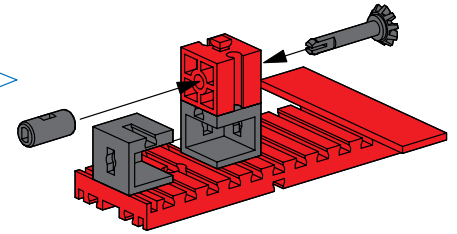

Draaischommel
Columnpio giratorio
Balço giratório

5

- 2x
- 4x
- 4x
- 2x

6

- 2x
- 2x
- 2x
- 2x

Karussell Merry-go-round Manège

Draaimolen Tiovivo Carrossel

1

- 1x Red 1x5 Technic Beam
- 1x Red 1x2 Technic Beam
- 1x Grey Technic Pin
- 2x Grey Technic Connector
- 1x Grey Technic Pin
- 1x Grey Technic Pin
- 1x Red 1x2 Technic Connector

2

- 1x Grey Technic Connector
- 1x Grey Technic Connector
- 1x Red 1x2 Technic Connector
- 1x Grey Technic Pin
- 2x Red 1x2 Technic Connector
- 1x Grey Pin (labeled 30)
- 1x Grey Technic Pin