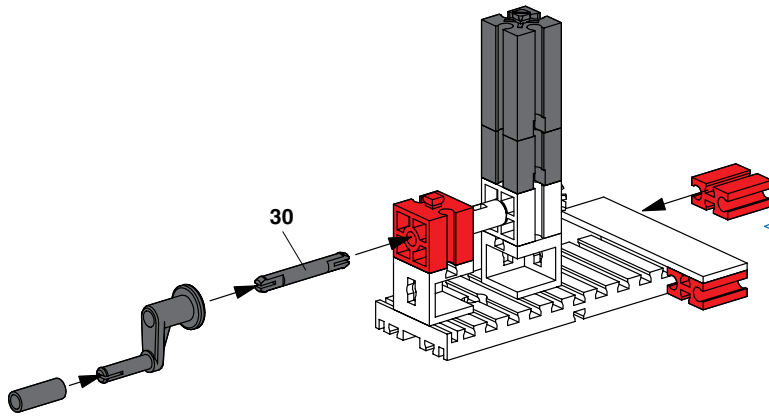

Draaischommel
Columnpio giratorio
Balço giratório

5

- 2x
- 4x
- 4x
- 2x

6

- 2x
- 2x
- 2x
- 2x

Karussell Merry-go-round Manège

Draaimolen Tiovivo Carrossel

1

- 1x Red 1x5 Technic Beam
- 1x Red 1x2 Technic Beam
- 1x Grey Technic Pin
- 2x Grey Technic Connector
- 1x Grey Technic Pin
- 1x Grey Technic Pin
- 1x Red 1x2 Technic Connector

2

- 1x Grey Technic Connector
- 1x Grey Technic Connector
- 1x Red 1x2 Technic Connector
- 1x Grey Technic Pin
- 2x Red 1x2 Technic Connector
- 1x Grey Pin (labeled 30)
- 1x Grey Technic Pin