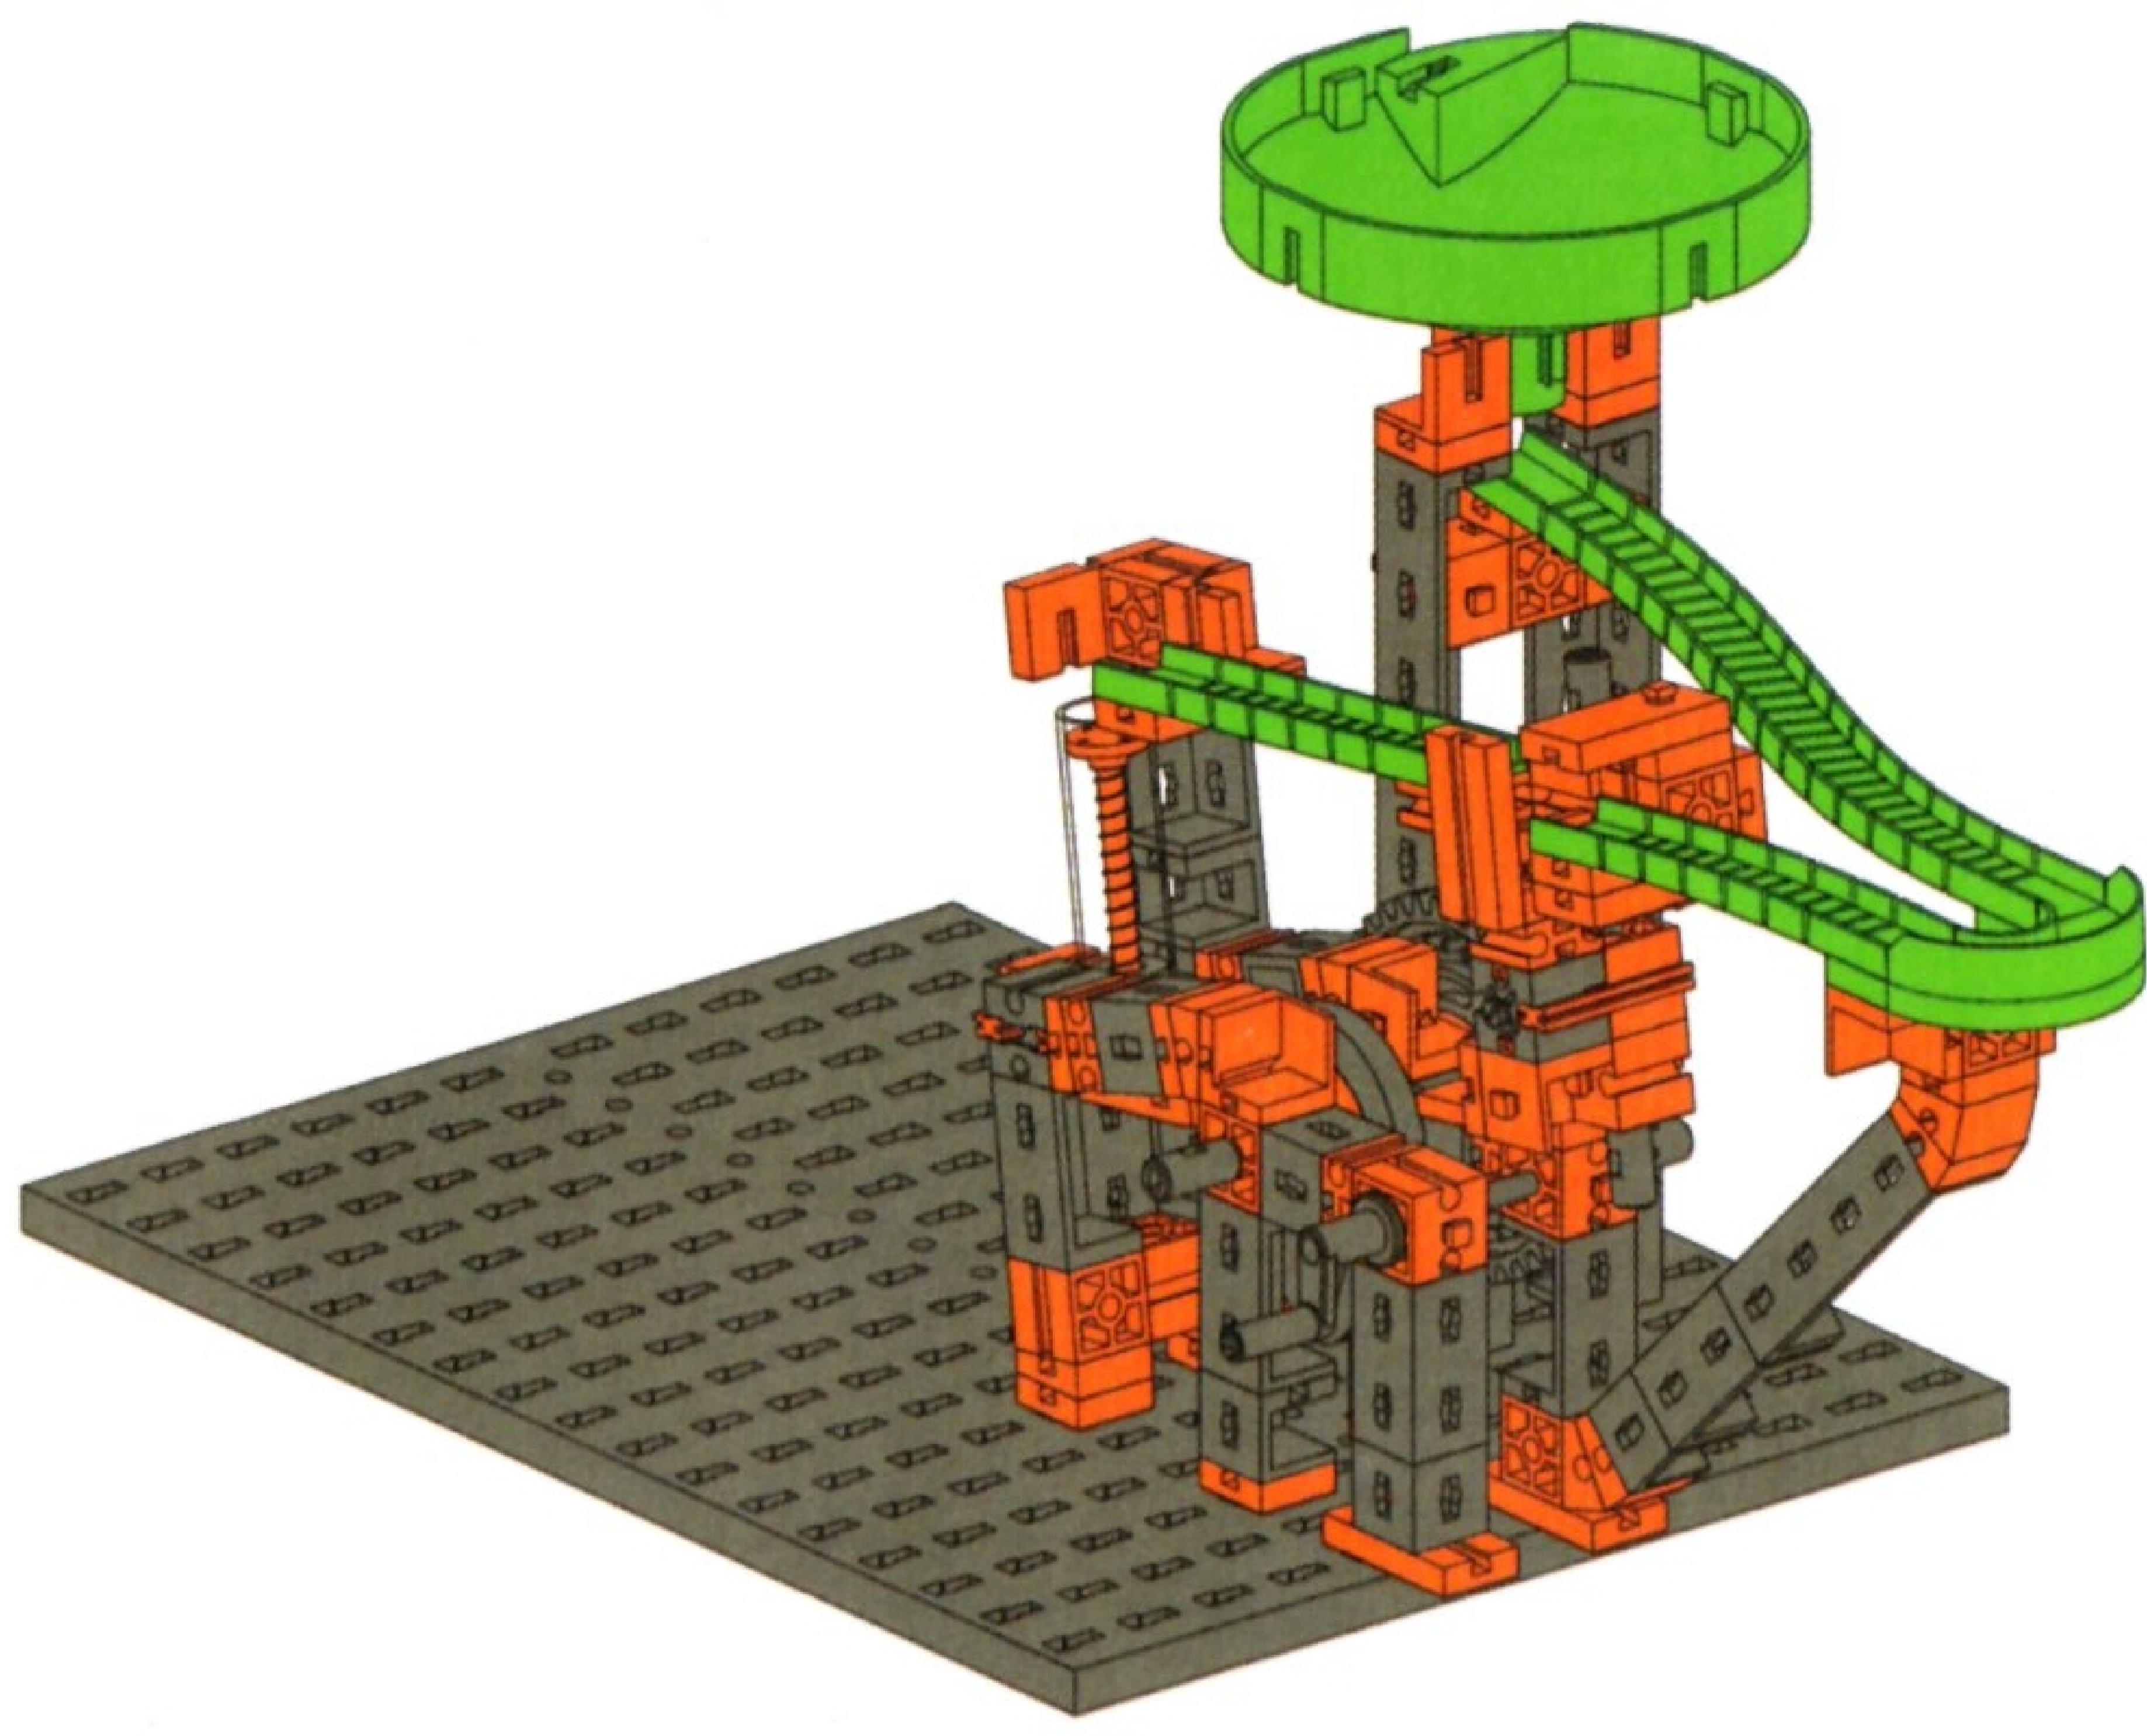

NO. 53

Kindly collect

FAN CLUB Model Double trampoline

Roman Budde, a junior fischertechnik developer, was in our factory during the summer holidays as part of a holiday job. During this time here, he actively supported the development department. He spent most of his working day building models for trade fairs and exhibitions. He also designed FAN CLUB model of the current issue for you. He built a trampoline model of a special sort. By combining the two construction kits PROFI Dynamic XM and PLUS Dynamic Trampoline, he had the opportunity to create a model with two trampoline coverings. Consequently, the balls can fly in different directions. A model that makes action en vogue. We wish you a lot of fun with the replica of our FAN CLUB model!

1

2

3

4

5

6

7

Einzelteilübersicht
Spare parts list
Liste des pièces détachées

Onderdelenoverzicht
Lista da piezas
Resumo de peça individual

Singoli componenti
Перечень деталей
零件概览

	31 011 2 x
	31 022 1 x
	31 058 3 x
	31 061 1 x
	31 330 1 x
	31 390 1 x
	31 391 1 x
	31 597 3 x
	31 771 1 x
	31 915 1 x
	31 918 1 x
	31 981 7 x
	31 982 29 x
	32 064 31 x
	32 071 10 x
	32 881 6 x
	32 985 1 x

	35 031 3 x
	35 049 18 x
	35 063 4 x
	35 065 1 x
	35 066 2 x
	35 072 2 x
	35 073 8 x
	35 087 1 x
	35 088 1 x
	35 466 1 x
	35 945 4 x
	36 264 1 x
	36 293 12 x
	36 323 27 x
	36 334 1 x
	36 819 1 x
	36 920 30 x