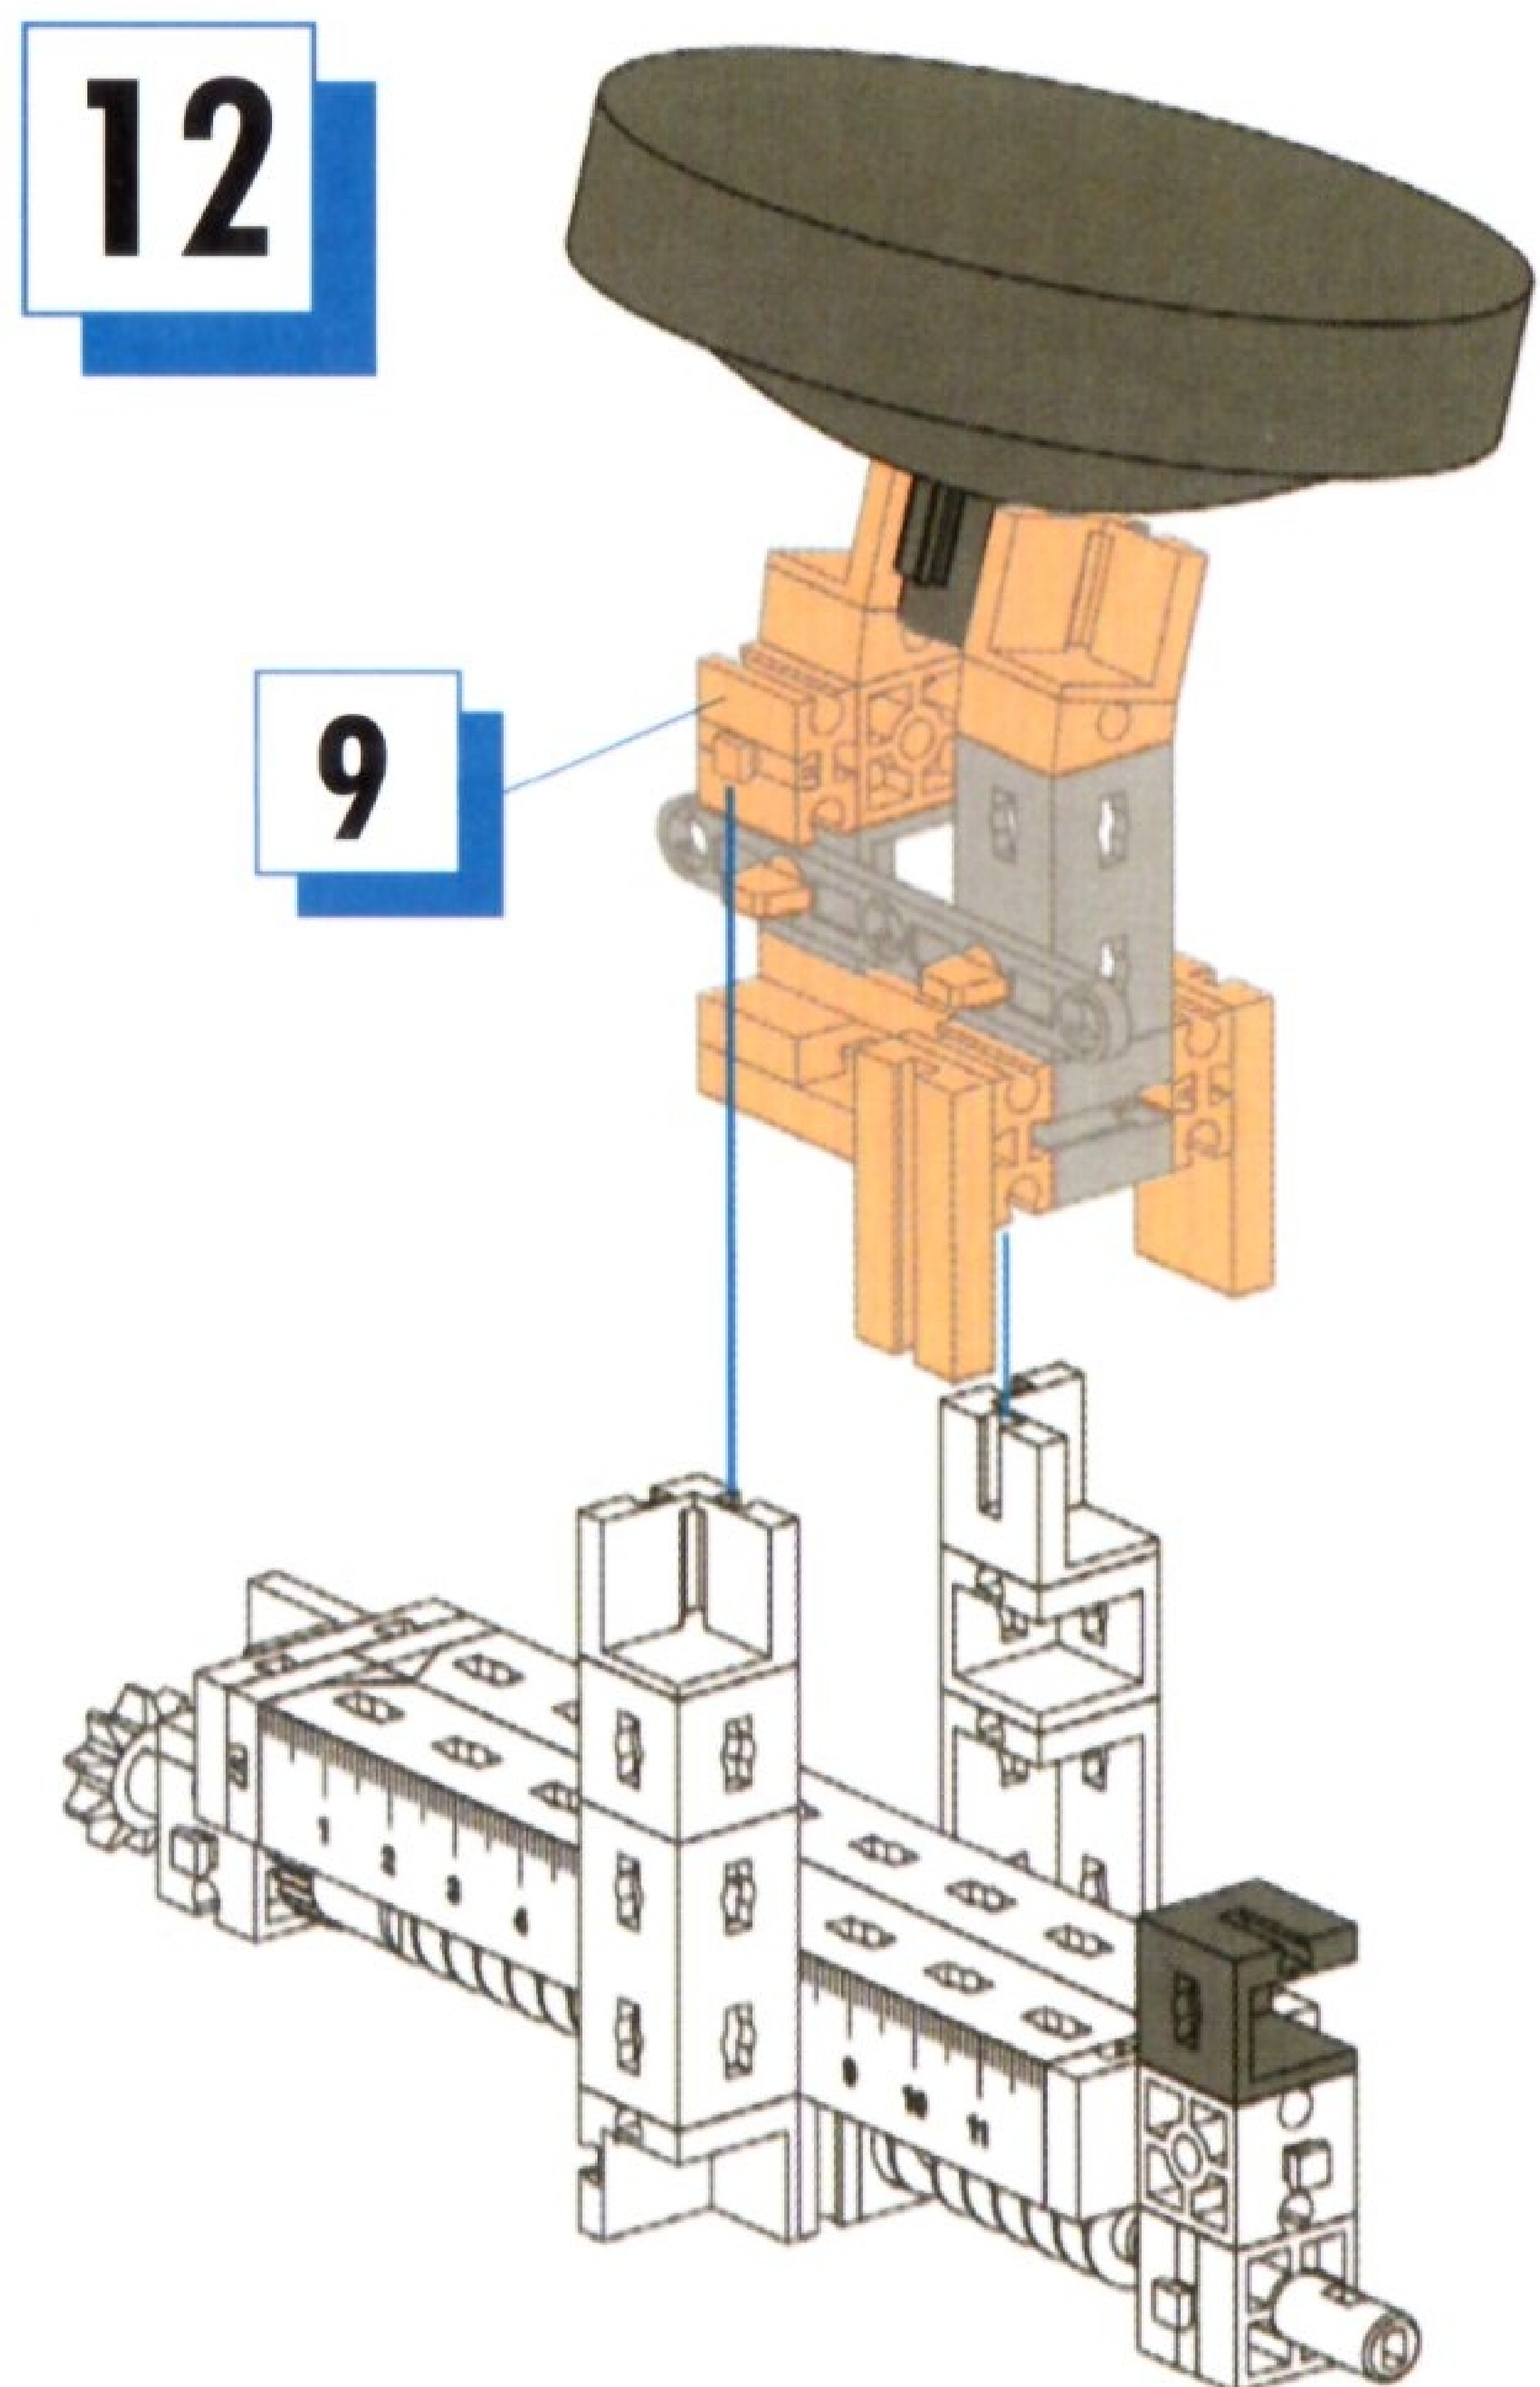

NO. 53

Kindly collect

FAN CLUB Model Double trampoline

Roman Budde, a junior fischertechnik developer, was in our factory during the summer holidays as part of a holiday job. During this time here, he actively supported the development department. He spent most of his working day building models for trade fairs and exhibitions. He also designed FAN CLUB model of the current issue for you. He built a trampoline model of a special sort. By combining the two construction kits PROFI Dynamic XM and PLUS Dynamic Trampoline, he had the opportunity to create a model with two trampoline coverings. Consequently, the balls can fly in different directions. A model that makes action en vogue. We wish you a lot of fun with the replica of our FAN CLUB model!

1

2

3

4

5

6

7

Einzelteilübersicht
Spare parts list
Liste des pièces détachées

Onderdelenoverzicht
Lista da piezas
Resumo de peça individual

Singoli componenti
Перечень деталей
零件概览

	31 011 2 x
	31 022 1 x
	31 058 3 x
	31 061 1 x
	31 330 1 x
	31 390 1 x
	31 391 1 x
	31 597 3 x
	31 771 1 x
	31 915 1 x
	31 918 1 x
	31 981 7 x
	31 982 29 x
	32 064 31 x
	32 071 10 x
	32 881 6 x
	32 985 1 x

	35 031 3 x
	35 049 18 x
	35 063 4 x
	35 065 1 x
	35 066 2 x
	35 072 2 x
	35 073 8 x
	35 087 1 x
	35 088 1 x
	35 466 1 x
	35 945 4 x
	36 264 1 x
	36 293 12 x
	36 323 27 x
	36 334 1 x
	36 819 1 x
	36 920 30 x