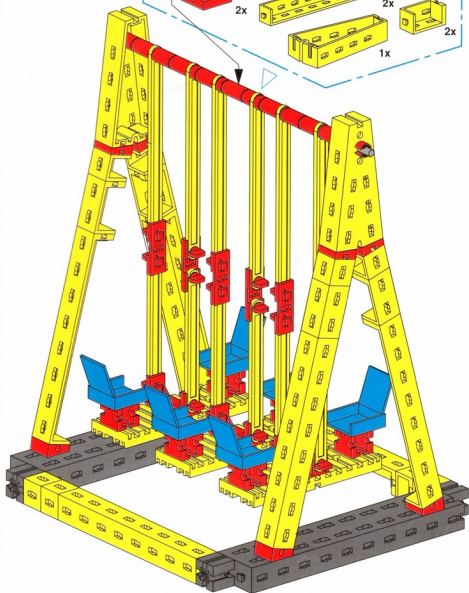

1

Karussell – Merry-go-round – Carrousel

2

3

125mm

Schaukel – Swingboat – Balançoire

3

- 1x (red pin)
- 10x (red pin)
- 6x (red pin)
- 110mm (grey axle)
- 2x (yellow 1-hole Technic beam)
- 2x (yellow 2-hole Technic beam)
- 1x (yellow 3-hole Technic beam)
- 2x (yellow 1-hole Technic beam)
- 2x (yellow 1-hole Technic beam)