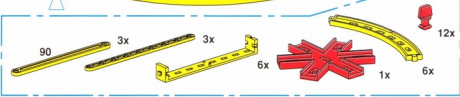

Riesenrad – Big wheel – Grande roue

1.2

2

3

4

5

6

MOTORMASTER

1

Karussell – Merry-go-round – Carrousel

2

3

125mm

Schaukel – Swingboat – Balançoire

3

- 1x (red pin)
- 10x (red pin)
- 6x (red pin)
- 110mm (grey axle)
- 2x (yellow 1-hole Technic beam)
- 2x (yellow 2-hole Technic beam)
- 1x (yellow 3-hole Technic beam)
- 2x (yellow 1-hole Technic beam)
- 2x (yellow 1-hole Technic beam)