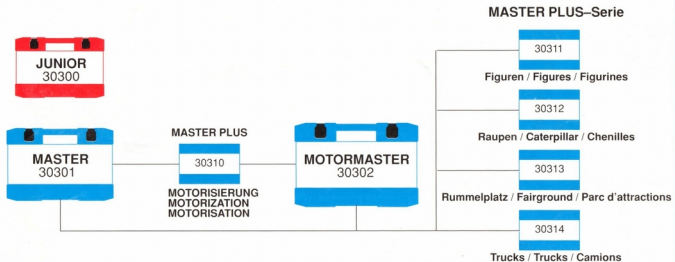

Fischertechnik