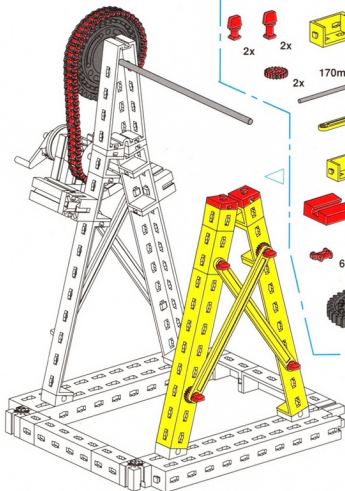

Riesenrad – Big wheel – Grande roue

1.2

2

3

4

5

6

MOTORMASTER

1

Karussell – Merry-go-round – Carrousel

2

3

125mm

Schaukel – Swingboat – Balançoire

3

- 1x (red pin)
- 10x (red pin)
- 6x (red pin)
- 110mm (grey axle)
- 2x (yellow 1-hole Technic beam)
- 2x (yellow 2-hole Technic beam)
- 1x (yellow 3-hole Technic beam)
- 2x (yellow 1-hole Technic beam)
- 2x (yellow 1-hole Technic beam)