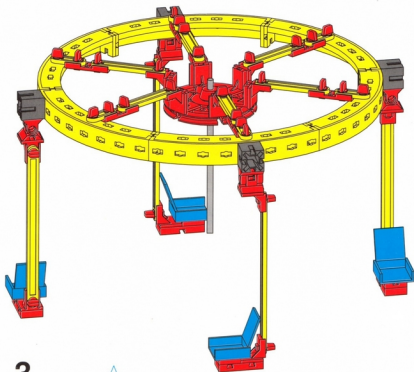

Riesenrad – Big wheel – Grande roue

1.2

2

3

4

5

6

MOTORMASTER

1

Karussell – Merry-go-round – Carrousel

2

3

125mm

Schaukel – Swingboat – Balançoire

3

- 1x (red pin)
- 10x (red pin)
- 6x (red pin)
- 110mm (grey axle)
- 2x (yellow 1-hole Technic beam)
- 2x (yellow 2-hole Technic beam)
- 1x (yellow 3-hole Technic beam)
- 2x (yellow 1-hole Technic beam)
- 2x (yellow 1-hole Technic beam)