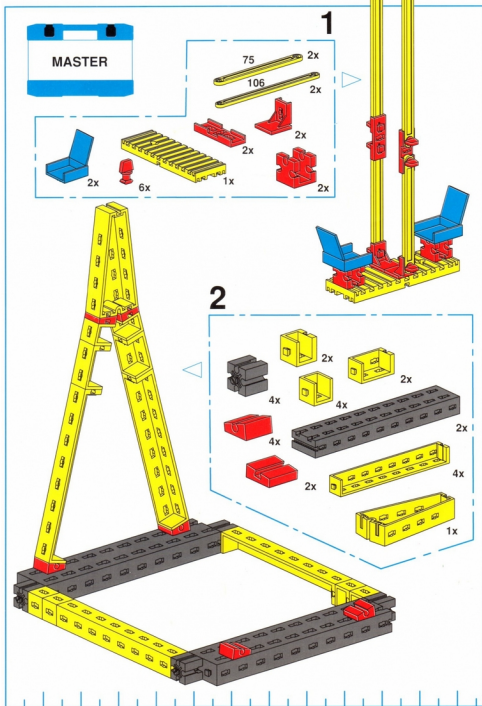

1

Karussell – Merry-go-round – Carrousel

2

3

125mm

Schaukel – Swingboat – Balançoire

3

- 1x (red pin)
- 10x (red pin)
- 6x (red pin)
- 110mm (grey axle)
- 2x (yellow 1-hole Technic beam)
- 2x (yellow 2-hole Technic beam)
- 1x (yellow 3-hole Technic beam)
- 2x (yellow 1-hole Technic beam)
- 2x (yellow 1-hole Technic beam)

110mm

Fischertechnik

In Vorbereitung / Coming soon / En préparation