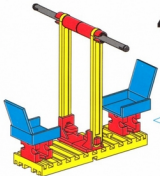

Riesenrad – Big wheel – Grande roue

1.2

2

3

4

5

6

MOTORMASTER

1

Karussell – Merry-go-round – Carrousel

2

3

125mm

Schaukel – Swingboat – Balançoire

3

- 1x (red pin)
- 10x (red pin)
- 6x (red pin)
- 110mm (grey axle)
- 2x (yellow 1-hole Technic beam)
- 2x (yellow 2-hole Technic beam)
- 1x (yellow 3-hole Technic beam)
- 2x (yellow 1-hole Technic beam)
- 2x (yellow 1-hole Technic beam)