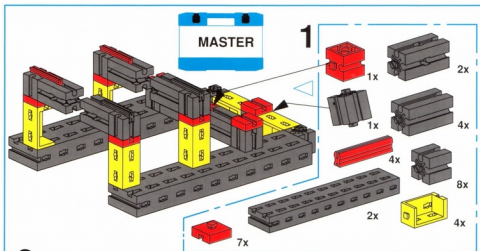

Riesenrad – Big wheel – Grande roue

1.2

2

3

4

5

6

MOTORMASTER

1

Karussell – Merry-go-round – Carrousel

2

3

125mm

Schaukel – Swingboat – Balançoire

3

- 1x (red pin)
- 10x (red pin)
- 6x (red pin)
- 110mm (grey axle)
- 2x (yellow 1-hole Technic beam)
- 2x (yellow 2-hole Technic beam)
- 1x (yellow 3-hole Technic beam)
- 2x (yellow 1-hole Technic beam)
- 2x (yellow 1-hole Technic beam)