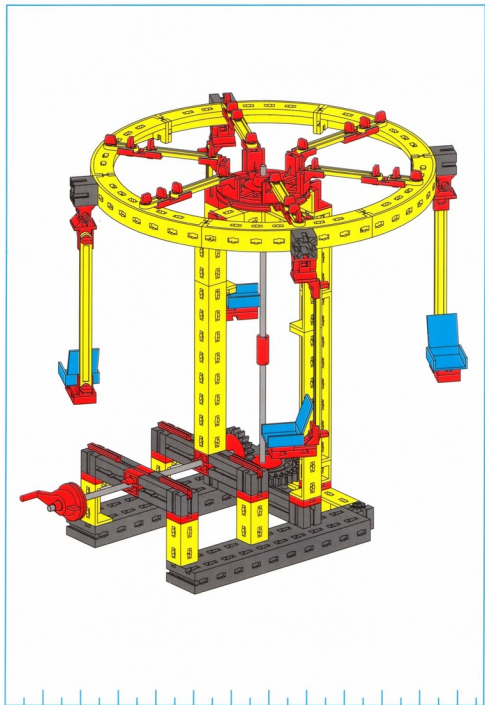

Riesenrad – Big wheel – Grande roue

1.2

2

3

4

5

6

MOTORMASTER

1

Karussell – Merry-go-round – Carrousel

2

3

125mm

Schaukel – Swingboat – Balançoire

3

- 1x (red pin)
- 10x (red pin)
- 6x (red pin)
- 110mm (grey axle)
- 2x (yellow 1-hole Technic beam)
- 2x (yellow 2-hole Technic beam)
- 1x (yellow 3-hole Technic beam)
- 2x (yellow 1-hole Technic beam)
- 2x (yellow 1-hole Technic beam)