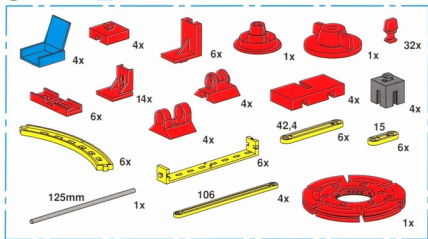

1

Karussell – Merry-go-round – Carrousel

2

3

125mm

Schaukel – Swingboat – Balançoire

3

- 1x (red pin)
- 10x (red pin)
- 6x (red pin)
- 110mm (grey axle)
- 2x (yellow 1-hole Technic beam)
- 2x (yellow 2-hole Technic beam)
- 1x (yellow 3-hole Technic beam)
- 2x (yellow 1-hole Technic beam)
- 2x (yellow 1-hole Technic beam)