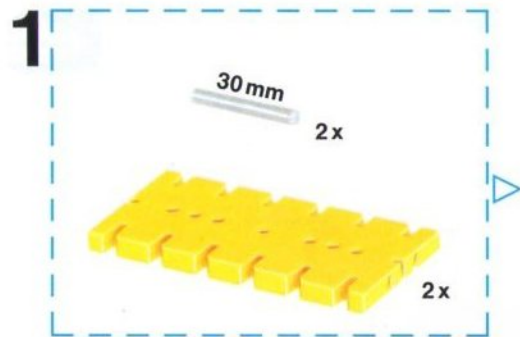

fischertechnik®

Pistenwalze
Pistenwals
Rouleau compresseur
Piste machine
Rodillo apisonador
Rullo

3

4

5

7

Ersatzteile
Spare parts
Pièces de rechange
Reserve onderdelen
Piezas de recambio
Pezzi di ricambio

This section lists the spare parts in five languages: German, English, French, Dutch, Spanish, and Italian. It includes a small image of three red Technic Technaxx Technic axles and one black Technic Technaxx Technic axle.