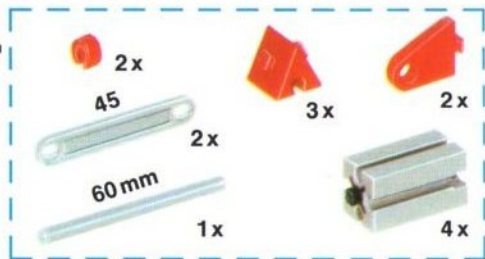

fischertechnik®

Pistenwalze
Pistenwals
Rouleau compresseur
Piste machine
Rodillo apisonador
Rullo

3

4

5

7

Ersatzteile
Spare parts
Pièces de rechange
Reserve onderdelen
Piezas de recambio
Pezzi di ricambio

This section lists the spare parts in five languages: German, English, French, Dutch, Spanish, and Italian. It includes a small image of three red Technic Technaxx Technic axles and one black Technic Technaxx Technic axle.