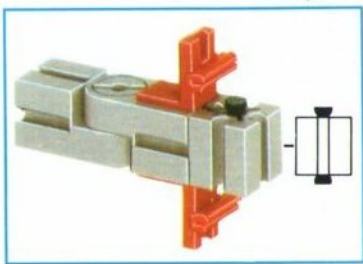

fischertechnik®

Pistenwalze
Pistenwals
Rouleau compresseur
Piste machine
Rodillo apisonador
Rullo

3

4

5

7

Ersatzteile
Spare parts
Pièces de rechange
Reserve onderdelen
Piezas de recambio
Pezzi di ricambio

This section lists the spare parts in five languages: German, English, French, Dutch, Spanish, and Italian. It includes a small image of three red Technic Technaxx Technic axles and one black Technic Technaxx Technic axle.