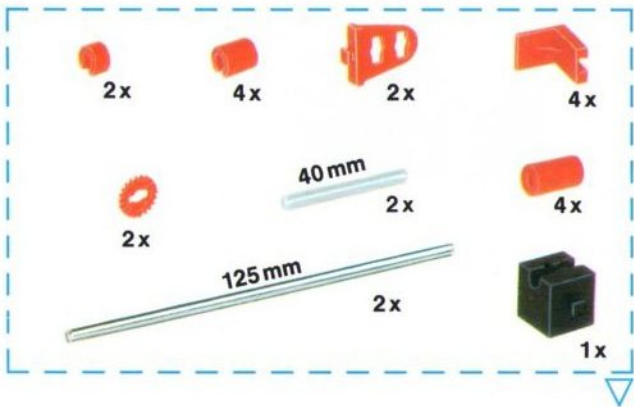

fischertechnik®

Pistenwalze
Pistenwals
Rouleau compresseur
Piste machine
Rodillo apisonador
Rullo

3

4

5

7

Ersatzteile
Spare parts
Pièces de rechange
Reserve onderdelen
Piezas de recambio
Pezzi di ricambio

This section lists the spare parts in five languages: German, English, French, Dutch, Spanish, and Italian. It includes a small image of three red Technic Technaxx Technic axles and one black Technic Technaxx Technic axle.