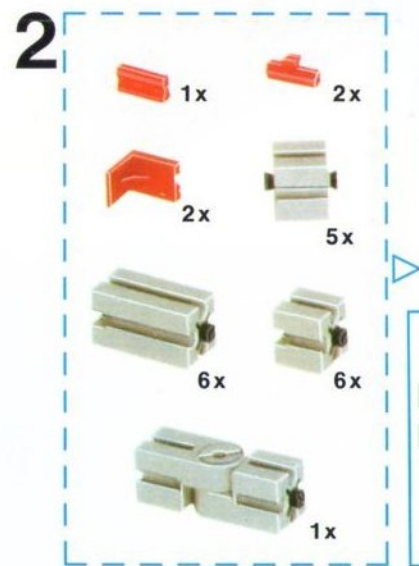

fischertechnik®

Pistenwalze
Pistenwals
Rouleau compresseur
Piste machine
Rodillo apisonador
Rullo

3

4

5

7

Ersatzteile
Spare parts
Pièces de rechange
Reserve onderdelen
Piezas de recambio
Pezzi di ricambio

This section lists the spare parts in five languages: German, English, French, Dutch, Spanish, and Italian. It includes a small image of three red Technic Technaxx Technic axles and one black Technic Technaxx Technic axle.