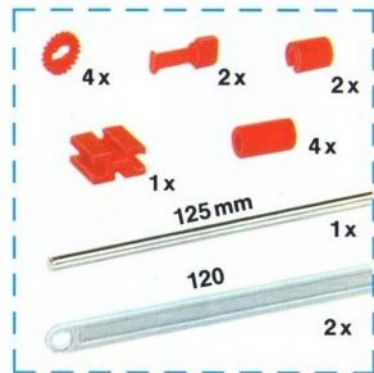

Motorisierbar mit Zusatzpackung mini-mot. 1 oder mini-mot. 10.

Can be motorised using sets mini-mot. 1 or mini-mot. 10.

Motorisable par boîtes complémentaires mini-mot. 1 ou mini-mot. 10.

Motoriseerbaar met aanvuldoosjes mini-mot. 1 of mini-mot. 10.

Puede colocarse un motor utilizando los envases suplementarios mini-mot. 1 o mini-mot. 10.

Motorizzabile con accessori mini-mot. 1 o mini-mot. 10.