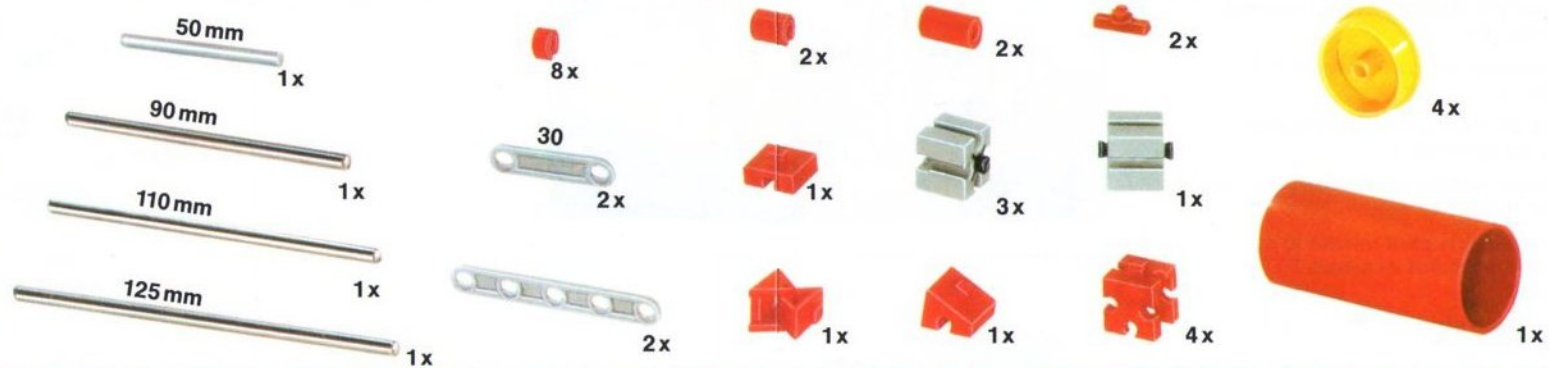

fischertechnik®

Pistenwalze
Pistenwals
Rouleau compresseur
Piste machine
Rodillo apisonador
Rullo

3

4

5

7

Ersatzteile
Spare parts
Pièces de rechange
Reserve onderdelen
Piezas de recambio
Pezzi di ricambio

This section lists the spare parts in five languages: German, English, French, Dutch, Spanish, and Italian. It includes a small image of three red Technic Technaxx Technic axles and one black Technic Technaxx Technic axle.