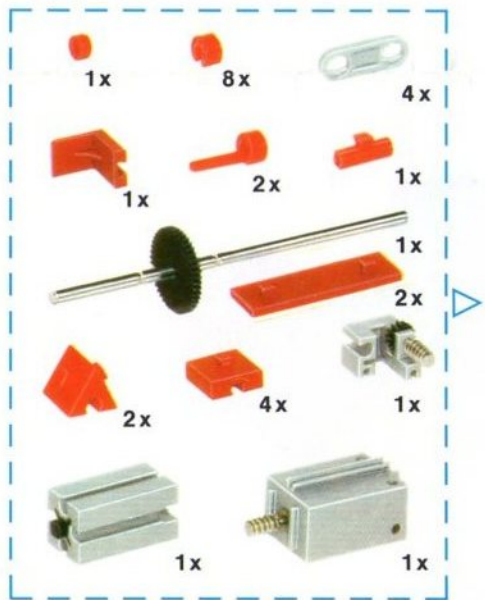

Motorisierbar mit Zusatzpackung mini-mot. 1 oder mini-mot. 10.

Can be motorised using sets mini-mot. 1 or mini-mot. 10.

Motorisable par boîtes complémentaires mini-mot. 1 ou mini-mot. 10.

Motoriseerbaar met aanvuldoosjes mini-mot. 1 of mini-mot. 10.

Puede colocarse un motor utilizando los envases suplementarios mini-mot. 1 o mini-mot. 10.

Motorizzabile con accessori mini-mot. 1 o mini-mot. 10.