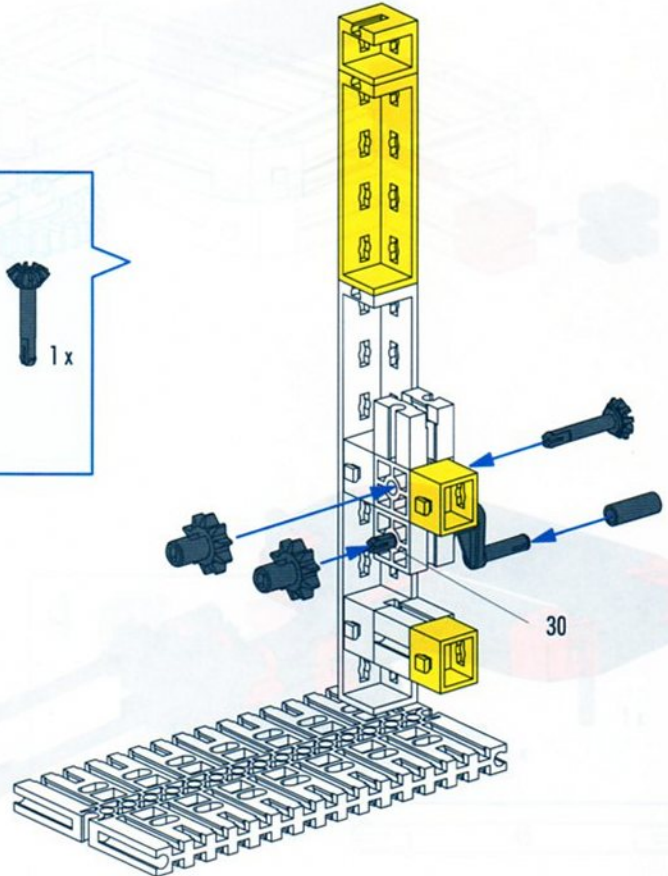

Küchenmaschine
Food Processor
Robot ménager

Keukenmachine
Aparato de cocina
Batedeira de cozinha

Robot da cucina
Кухонный комбайн
电动厨具