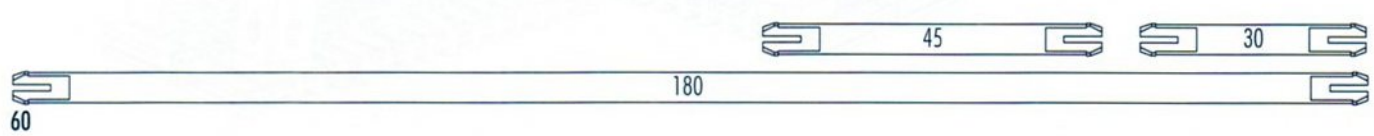

9

- Yellow Technic Beam 1 x 10 (with 4 holes) 2x
- Yellow Technic Beam 1 x 75 2x
- Red Technic Pin 4 8x
- Yellow Technic Beam 1 x 15 2x
- Red Technic Connector 4x

10

- Dark Grey Technic Pin 45 1x
- Dark Grey Technic Pin 30 2x
- Dark Grey Technic Pin 180 1x
- Dark Grey Technic Pin 1x 1x
- Dark Grey Technic Pin 2x 2x
- Red Technic Pin 2x 2x
- Red Technic Pin 2x 2x
- Dark Grey Technic Connector 1x
- Red Technic Connector 1x