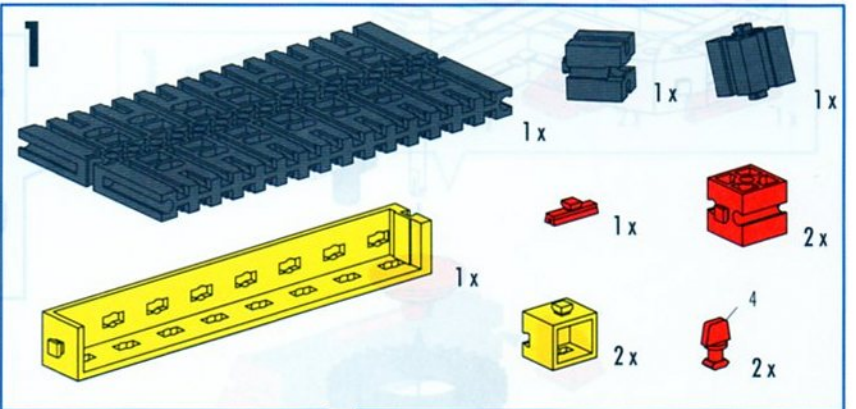

Küchenmaschine
Food Processor
Robot ménager

Keukenmachine
Aparato de cocina
Batedeira de cozinha

Robot da cucina
Кухонный комбайн
电动厨具