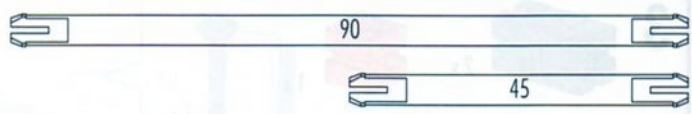

6

- 1 x [Red 1-hole Technic Pin]
- 1 x [Red 1-hole Technic Pin]
- 1 x [Black 1-hole Technic Pin]
- 1 x [Black 1-hole Technic Pin]
- 1 x [Black 1-hole Technic Pin]
- 1 x [Black 90-hole Technic Axle]
- 1 x [Black 45-hole Technic Axle]