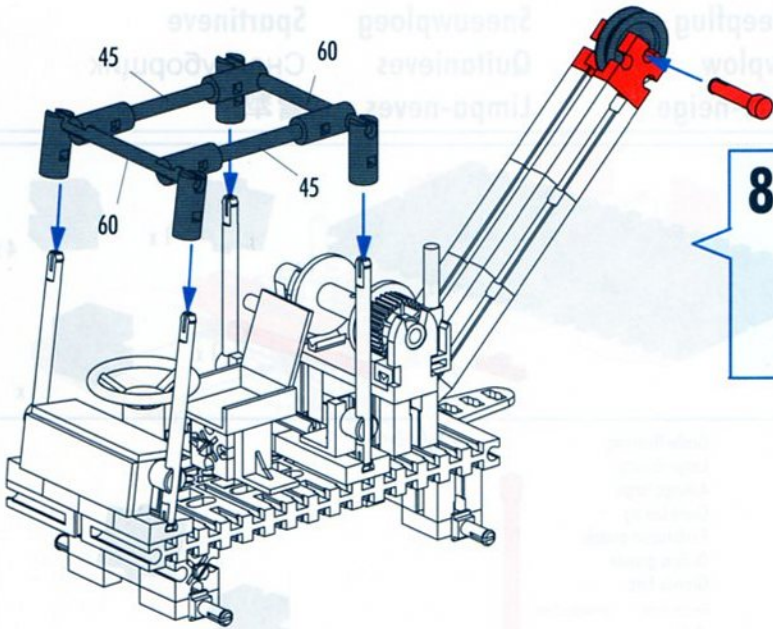

6

- 1x (Black 2x3 Technic Brick)
- 1x (Red 1x5 Technic Brick with 30° Slope)
- 2x (Red 1x2 Technic Brick)
- 2x (Red Technic Pin)
- 1x (Red 1x6 Technic Brick)

7

- 1x (Red and Black Gear Mechanism)
- 1x (Blue Seat)
- 2x (Black 2x3 Technic Brick)
- 4x (Black Axle of Length 60)