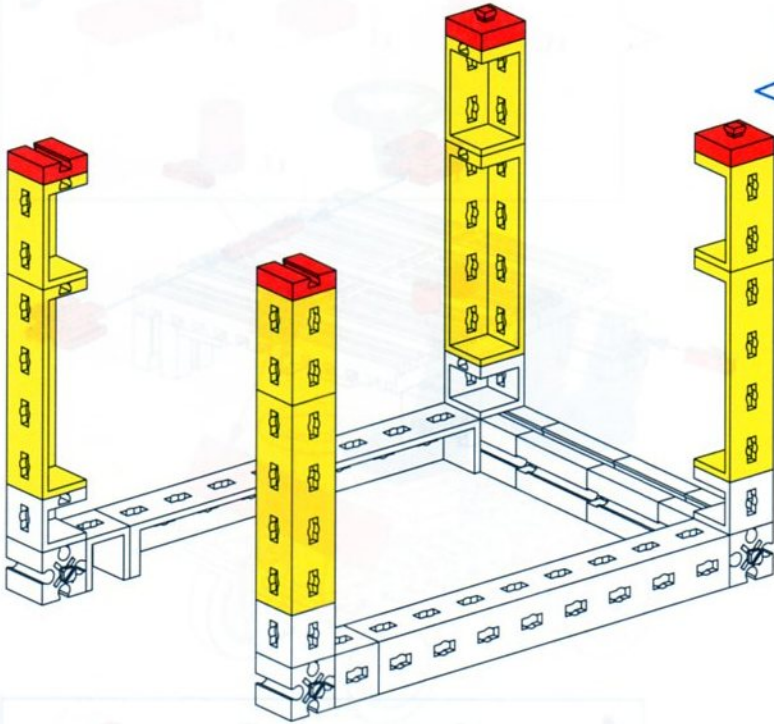

5

- 2x [Yellow Technic 1x10 Beam]
- 4x [Grey Technic 2x3 Pin Connector]
- 2x [Yellow Technic 1x3 Pin Connector]

11

- 2x (Dark Grey Technic Connector)
- 1x (Red Technic Connector)
- 2x (Red Technic Connector)
- 2x (Red Technic Connector)
- 2x (Red Technic Connector)
- 2x (Yellow Technic Connector)
- 2x (Red Technic Connector)
- 4 (Red Technic Pin)
- 2x (Red Technic Pin)