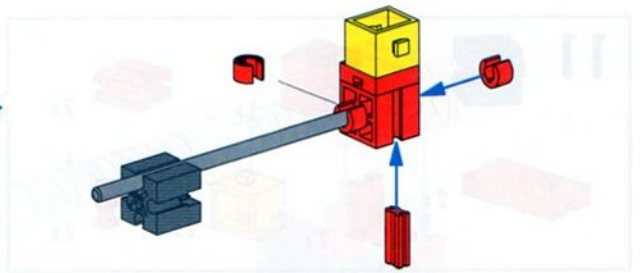

5

- 2x [Yellow Technic 1x10 Beam]
- 4x [Grey Technic 2x3 Pin Connector]
- 2x [Yellow Technic 1x3 Pin Connector]

11

- 2x (Dark Grey Technic Connector)
- 1x (Red Technic Connector)
- 2x (Red Technic Connector)
- 2x (Red Technic Connector)
- 2x (Red Technic Connector)
- 2x (Yellow Technic Connector)
- 2x (Red Technic Connector)
- 4 (Red Technic Pin)
- 2x (Red Technic Pin)