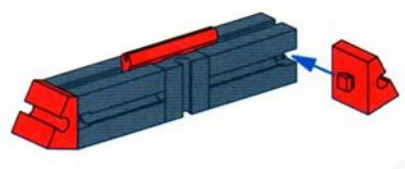

2

- 3x (Dark grey Technic 2x4 Technic Beam)
- 4x (Red Technic 60° Technic Wedge)

3

- 2x (Dark grey Technic 2x4 Technic Beam)
- 1x (Dark grey Technic 2x2 Technic Connector)
- 1x (Dark grey Technic 2x2 Technic Connector)
- 1x (Red Technic 1x2 Technic Brick with Hole)
- 2x (Red Technic 30° Technic Wedge)
- 1x (Red Technic 30 Technic Pin)