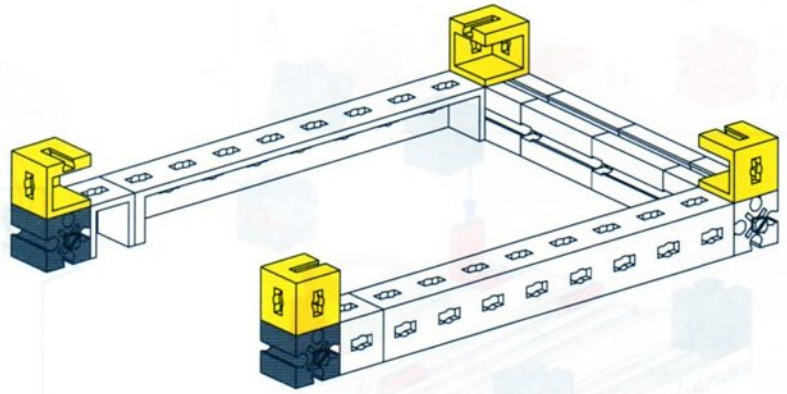

5

- 2x [Yellow Technic 1x10 Beam]
- 4x [Grey Technic 2x3 Pin Connector]
- 2x [Yellow Technic 1x3 Pin Connector]

11

- 2x (Dark Grey Technic Connector)
- 1x (Red Technic Connector)
- 2x (Red Technic Connector)
- 2x (Red Technic Connector)
- 2x (Red Technic Connector)
- 2x (Yellow Technic Connector)
- 2x (Red Technic Connector)
- 4 (Red Technic Pin)
- 2x (Red Technic Pin)