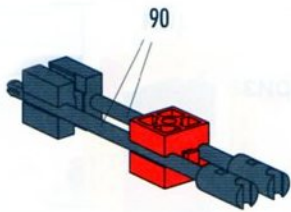

10

1x [dark grey bush] 1x [red bush] 2x [dark grey bush] 2x [90 axle]

11

2x [dark grey bush] 1x [45 axle]