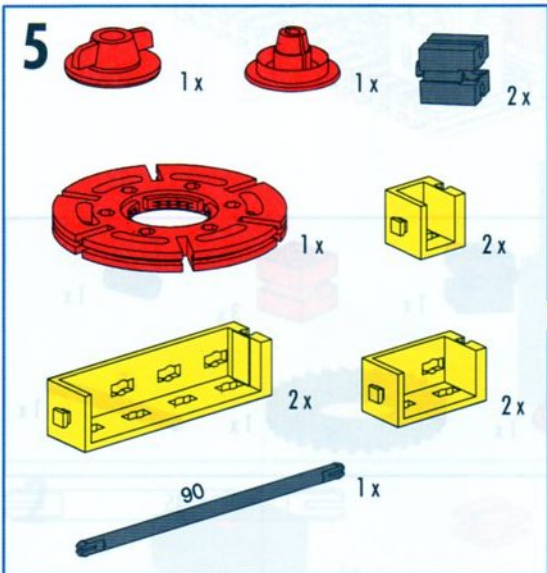

Nähmaschine
Sewing Machine
Machine à coudre

Naaimachine
Maquina de coser
Máquina de costura

Macchina da cucire
Швейная машина
缝纫机

1

2

3

10

- 1x (Red 1x3 Technic Beam)
- 1x (Red 1x2 Technic Beam)
- 1x (Red 1x2 Technic Beam)
- 2x (Red 1x2 Technic Pin)
- 2x (Red 1x2 Technic Pin)
- 1x (Black 1x2 Technic Pin)
- 1x (Black 45 Technic Pin)
- 1x (Red 1x2 Technic Pin)
- 1x (Red 1x2 Technic Pin)