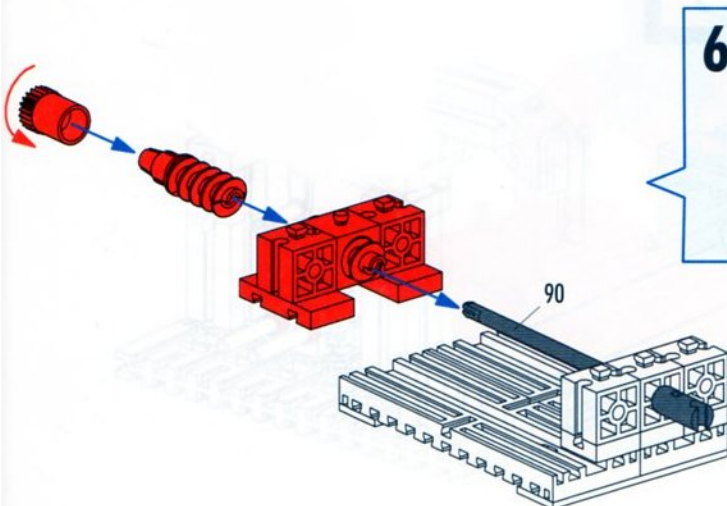

1. **6**
2. 2 x [Red 1x3 Technic Brick]
   - 1 x [Red 1x3 Technic Brick]
   - 1 x [Red 1x3 Technic Brick]
   - 1 x [Red 1x3 Technic Brick]
   - 1 x [Red 1x3 Technic Brick]
   - 1 x [Red 1x3 Technic Brick]
   - 2 x [Red 1x2 Technic Brick]
   - 1 x [Grey 90 Degree Technic Pin]
   - 1 x [Grey 90 Technic Pin]