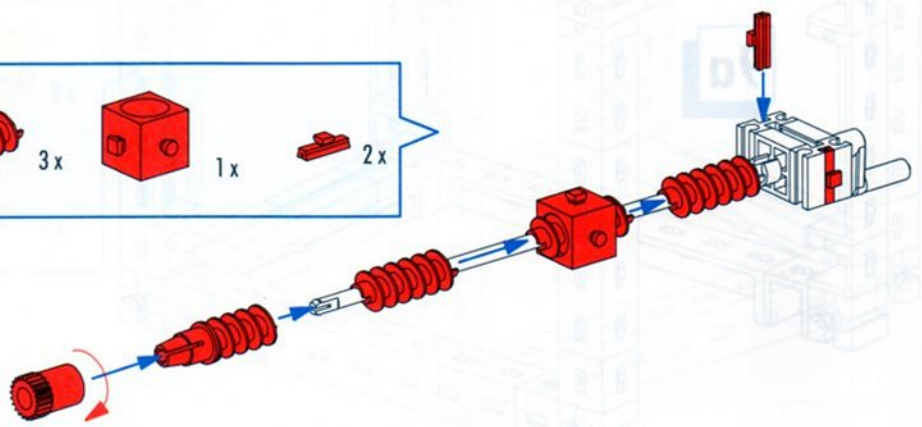

12

- 1x (Red Technic Connector)
- 180 (Grey Technic Axle)
- 1x (Grey Technic Pin)
- 2x (Red Technic Connector)
- 1x (Red Technic Connector)
- 1x (Grey Technic Pin)

13

- 1x (Red Technic Pin)
- 1x (Red Technic Pin)
- 3x (Red Technic Pin)
- 1x (Red Technic Connector)
- 2x (Red Technic Connector)