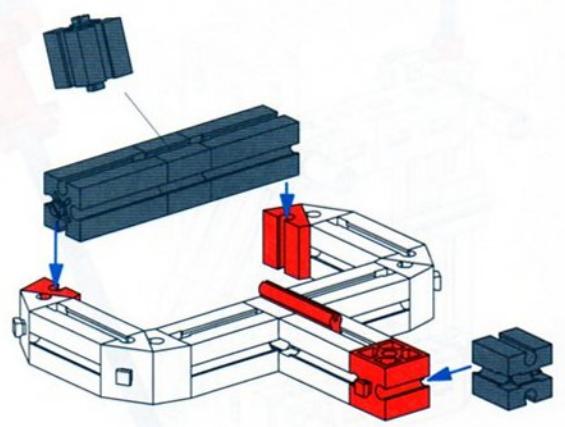

2

- 3x (Dark grey Technic 2x4 Technic Beam)
- 4x (Red Technic 60° Technic Wedge)

3

- 2x (Dark grey Technic 2x4 Technic Beam)
- 1x (Dark grey Technic 2x2 Technic Connector)
- 1x (Dark grey Technic 2x2 Technic Connector)
- 1x (Red Technic 1x2 Technic Brick with Hole)
- 2x (Red Technic 30° Technic Wedge)
- 1x (Red Technic 30 Technic Pin)