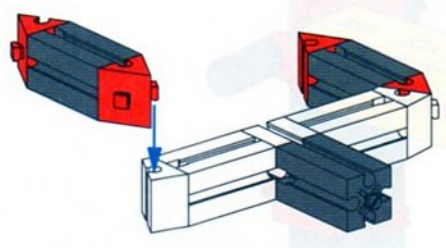

2

- 3x (Dark grey Technic 2x4 Technic Beam)
- 4x (Red Technic 60° Technic Wedge)

3

- 2x (Dark grey Technic 2x4 Technic Beam)
- 1x (Dark grey Technic 2x2 Technic Connector)
- 1x (Dark grey Technic 2x2 Technic Connector)
- 1x (Red Technic 1x2 Technic Brick with Hole)
- 2x (Red Technic 30° Technic Wedge)
- 1x (Red Technic 30 Technic Pin)