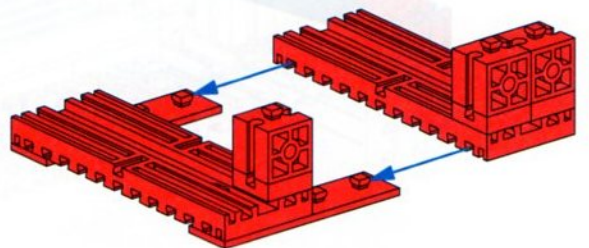

1. **6**
2. 2 x [Red 1x3 Technic Brick]
   - 1 x [Red 1x3 Technic Brick]
   - 1 x [Red 1x3 Technic Brick]
   - 1 x [Red 1x3 Technic Brick]
   - 1 x [Red 1x3 Technic Brick]
   - 1 x [Red 1x3 Technic Brick]
   - 2 x [Red 1x2 Technic Brick]
   - 1 x [Grey 90 Degree Technic Pin]
   - 1 x [Grey 90 Technic Pin]