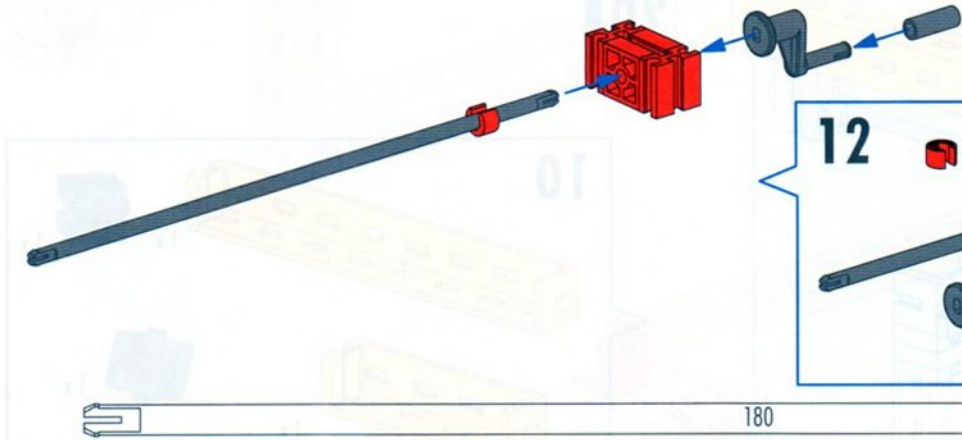

5

- 2x [Yellow Technic 1x10 Beam]
- 4x [Grey Technic 2x3 Pin Connector]
- 2x [Yellow Technic 1x3 Pin Connector]

11

- 2x (Dark Grey Technic Connector)
- 1x (Red Technic Connector)
- 2x (Red Technic Connector)
- 2x (Red Technic Connector)
- 2x (Red Technic Connector)
- 2x (Yellow Technic Connector)
- 2x (Red Technic Connector)
- 4 (Red Technic Pin)
- 2x (Red Technic Pin)