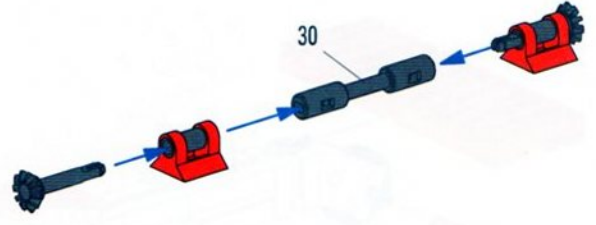

1. **9**
2. Red 1x2 Technic Brick with Hole: 2x
   - Red Technic Pin with Friction Ridge: 2x
   - Dark Grey Technic Pin with Friction Ridge: 1x

7

8

1. **10**
2. Red Technic Pin with Friction Ridge: 2x
   - Dark Grey Technic Pin with Friction Ridge: 1x
   - Dark Grey Technic Pin with Friction Ridge: 2x
   - Dark Grey Technic Pin with Friction Ridge: 2x