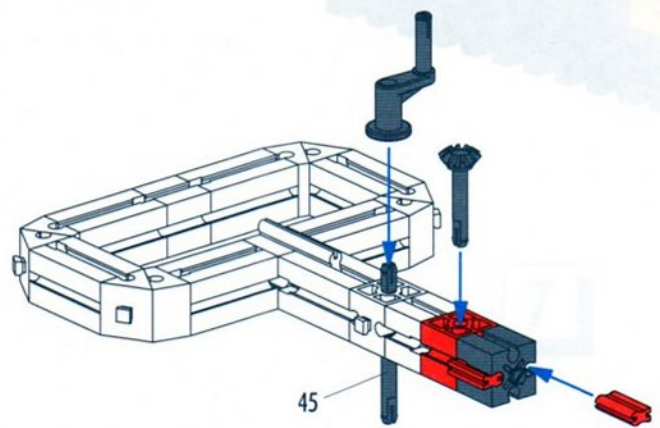

2

- 3x (Dark grey Technic 2x4 Technic Beam)
- 4x (Red Technic 60° Technic Wedge)

3

- 2x (Dark grey Technic 2x4 Technic Beam)
- 1x (Dark grey Technic 2x2 Technic Connector)
- 1x (Dark grey Technic 2x2 Technic Connector)
- 1x (Red Technic 1x2 Technic Brick with Hole)
- 2x (Red Technic 30° Technic Wedge)
- 1x (Red Technic 30 Technic Pin)