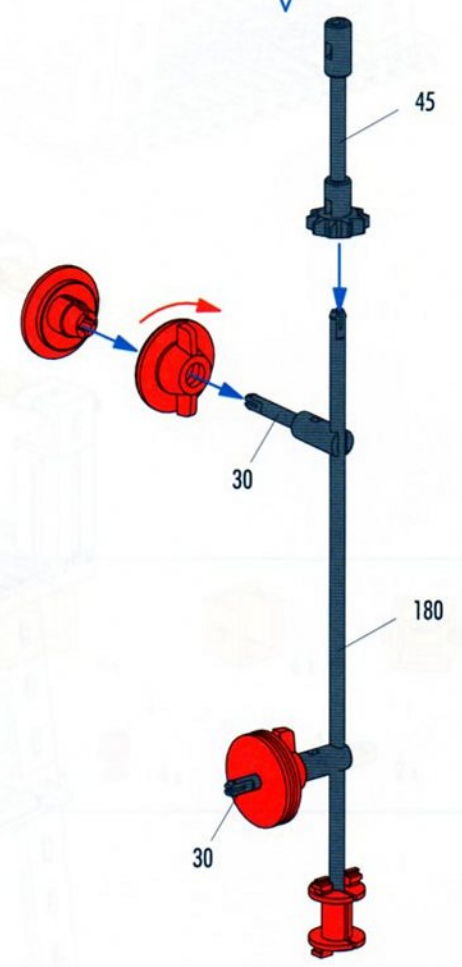

9

- Yellow Technic Beam 1 x 10 (with 4 holes) 2x
- Yellow Technic Beam 1 x 75 2x
- Red Technic Pin 4 8x
- Yellow Technic Beam 1 x 15 2x
- Red Technic Connector 4x

10

- Dark Grey Technic Pin 45 1x
- Dark Grey Technic Pin 30 2x
- Dark Grey Technic Pin 180 1x
- Dark Grey Technic Pin 1x 1x
- Dark Grey Technic Pin 2x 2x
- Red Technic Pin 2x 2x
- Red Technic Pin 2x 2x
- Dark Grey Technic Connector 1x
- Red Technic Connector 1x