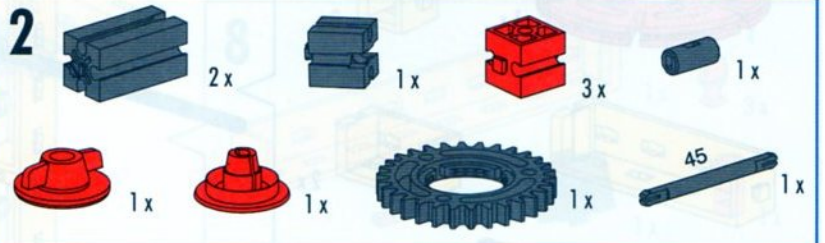

Nähmaschine
Sewing Machine
Machine à coudre

Naaimachine
Maquina de coser
Máquina de costura

Macchina da cucire
Швейная машина
缝纫机

1

2

3

10

- 1x (Red 1x3 Technic Beam)
- 1x (Red 1x2 Technic Beam)
- 1x (Red 1x2 Technic Beam)
- 2x (Red 1x2 Technic Pin)
- 2x (Red 1x2 Technic Pin)
- 1x (Black 1x2 Technic Pin)
- 1x (Black 45 Technic Pin)
- 1x (Red 1x2 Technic Pin)
- 1x (Red 1x2 Technic Pin)