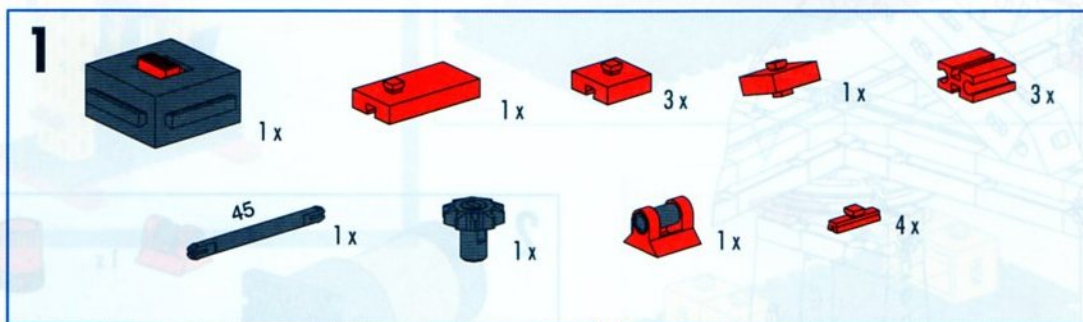

Motorisierung
Motor unit
Motorisation

Motorisering
Motorización
Motorização

Motorizzazione
Моторизация
机动化

Power Motor
Set
34965