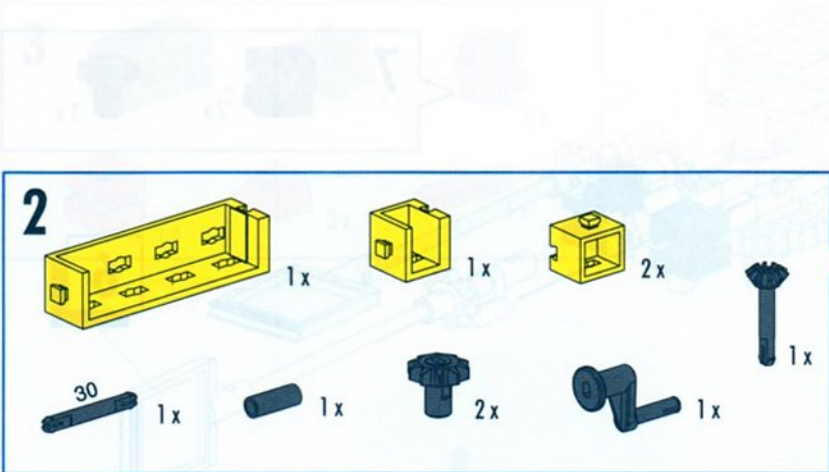

Küchenmaschine
Food Processor
Robot ménager

Keukenmachine
Aparato de cocina
Batedeira de cozinha

Robot da cucina
Кухонный комбайн
电动厨具