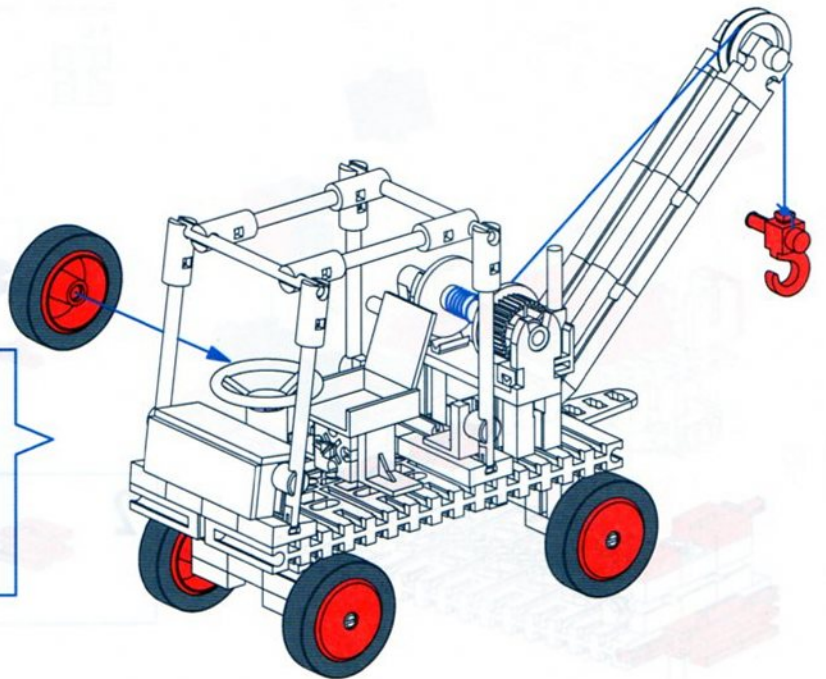

8

	1 x		1 x		1 x
	2 x		2 x		8 x

60

45

9

	4 x		4 x		1 x
					1 x