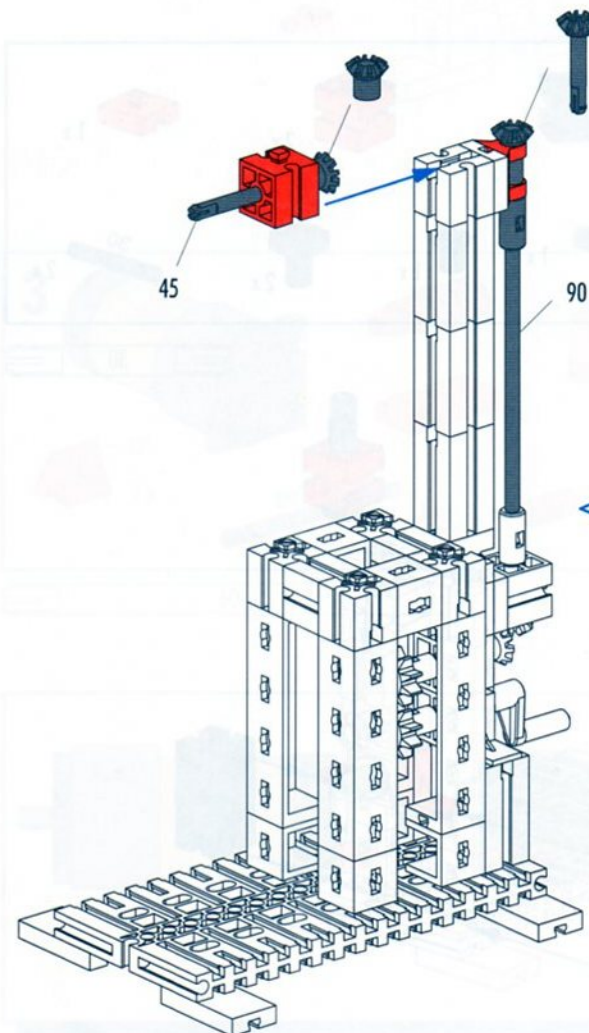

4

- 2 x [Black 2-hole Technic Pin]
- 1 x [Black 2-hole Technic Pin]
- 2 x [Yellow 1-hole Technic Beam]
- 4 x [Yellow 1-hole Technic Pin]

5

- 1 x [Black 2-hole Technic Pin]
- 3 x [Black 2-hole Technic Pin]
- 1 x [Red 1-hole Technic Pin]

6

- 1 x [Red 1-hole Technic Pin]
- 1 x [Red 1-hole Technic Pin]
- 1 x [Black 1-hole Technic Pin]
- 1 x [Black 1-hole Technic Pin]
- 1 x [Black 1-hole Technic Pin]
- 1 x [Black 90-hole Technic Axle]
- 1 x [Black 45-hole Technic Axle]