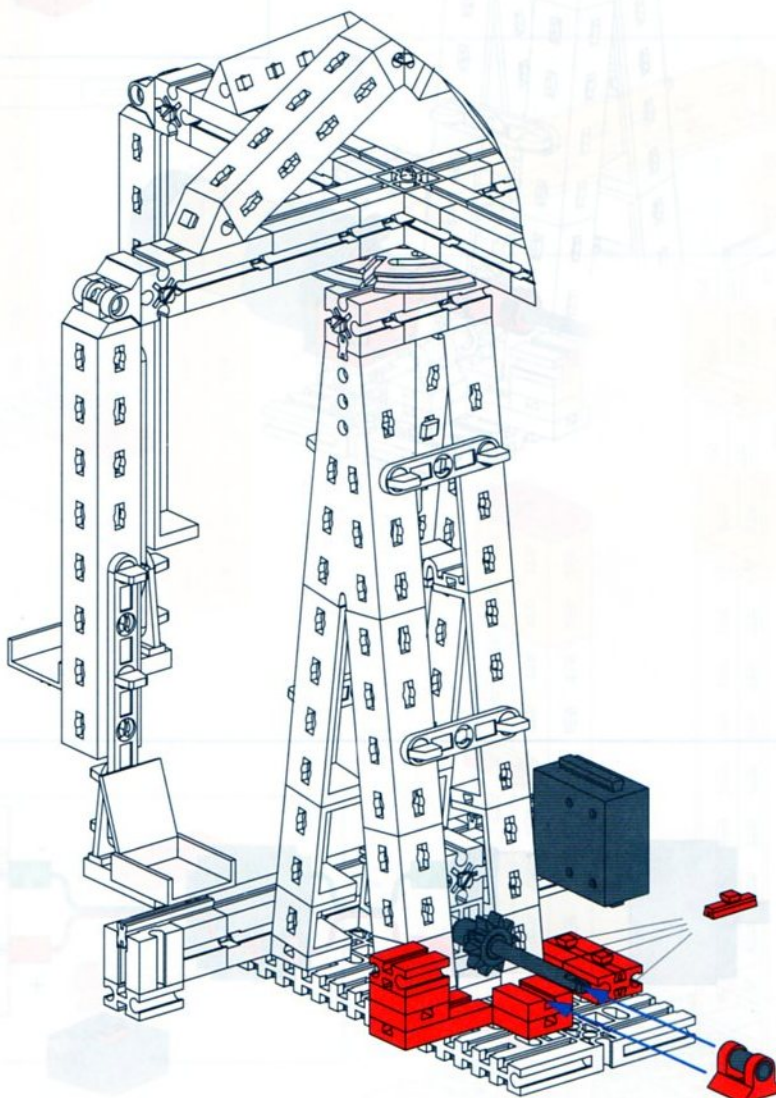

Motorisierung
Motor unit
Motorisation

Motorisering
Motorización
Motorização

Motorizzazione
Моторизация
机动化

Power Motor
Set
34965