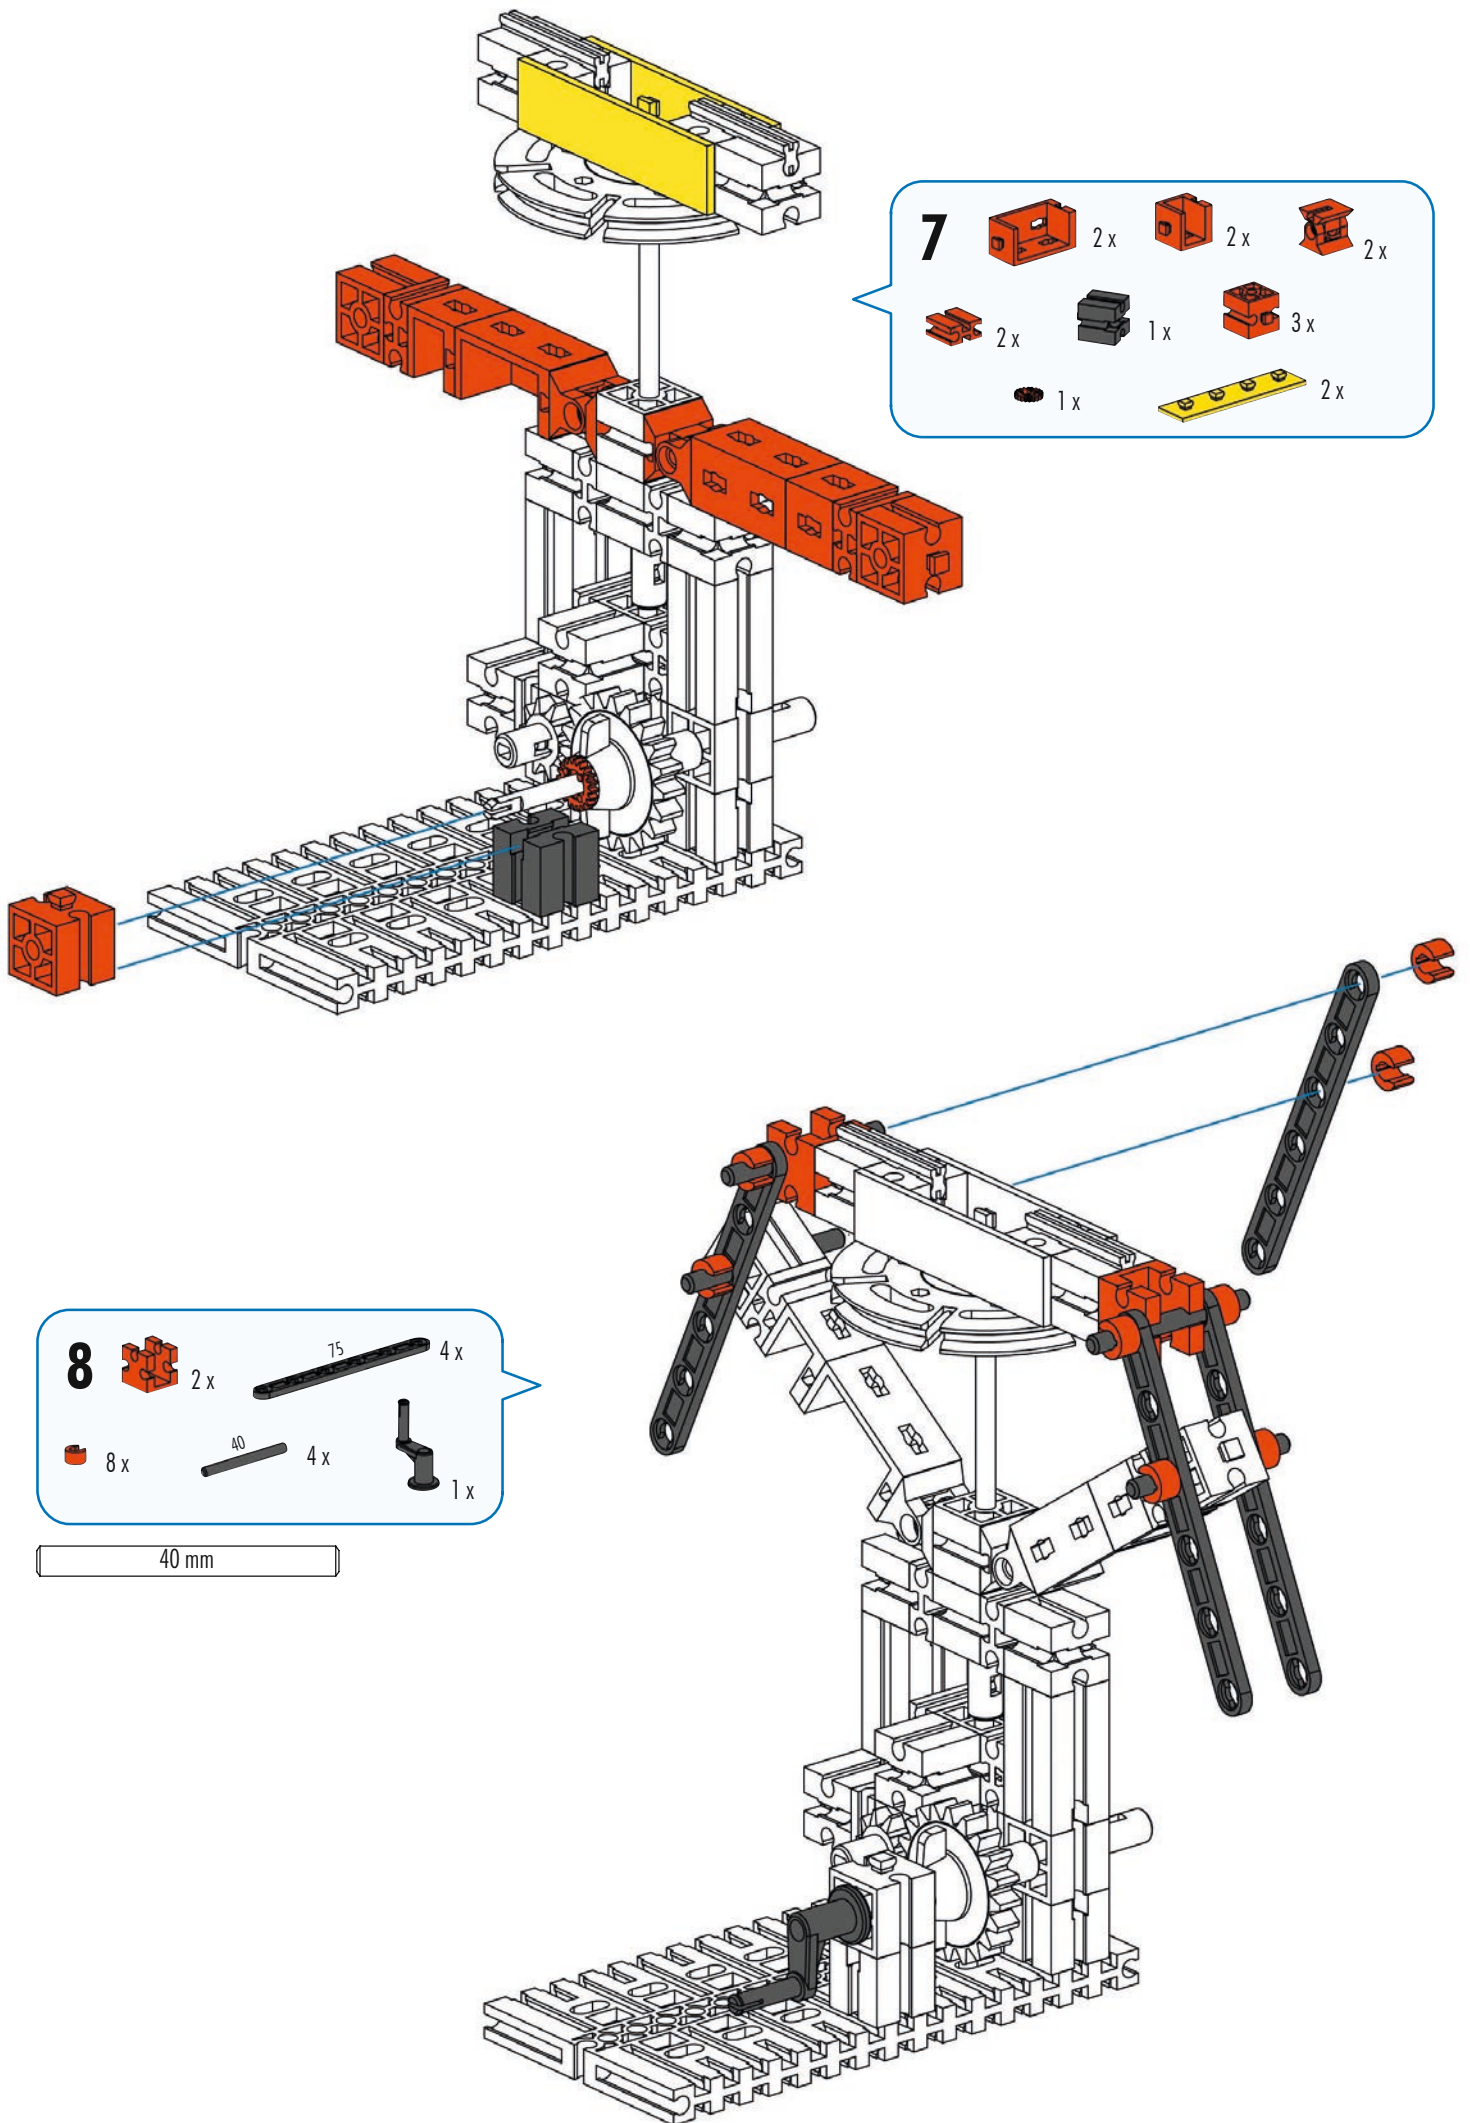

**5**

- 1x (Large orange gear)
- 1x (Small orange gear)
- 1x (Grey Technic axle, length 90)
- 1x (Orange Technic axle bush)
- 1x (Orange Technic axle pin)

**6**

- 4x (Orange Technic axle pin)
- 1x (Orange Technic axle bush)
- 2x (Orange Technic axle pin, length 30)
- 1x (Small orange gear)
- 1x (Orange Technic axle bush)
- 1x (Grey Technic gear)