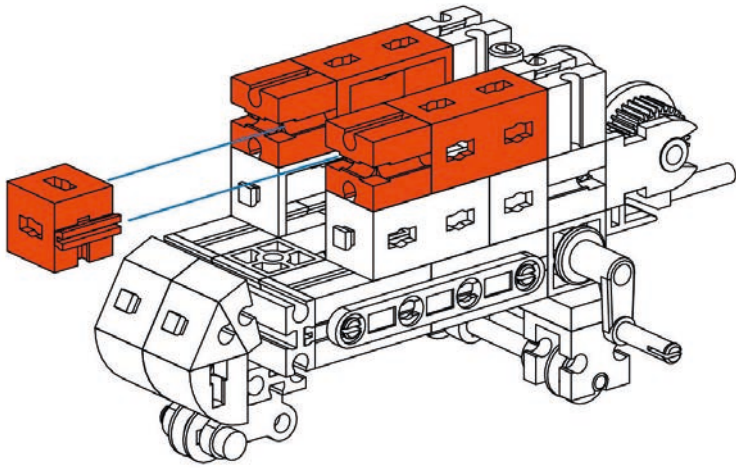

11

1x 1x 2x
1x 1x