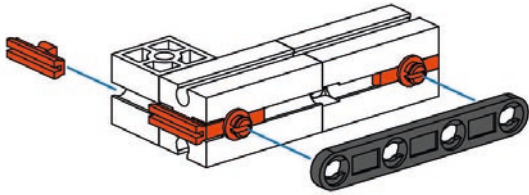

Transporthubschrauber + Turm
Transport helicopter + tower
Hélicoptère de transport + Tour
Transporthelikopter + toren
Helicóptero de transporte + Torre
Helicóptero de transporte + Torre
Elicottero da trasporto + torre
транспортный вертолет + башня
运输直升机+高塔

1

1x
1x
1x

2

2x
2x
45 1x

3

1x
1x

4

1x
2x
1x
1x

5

45 1x
2x
2x
1x