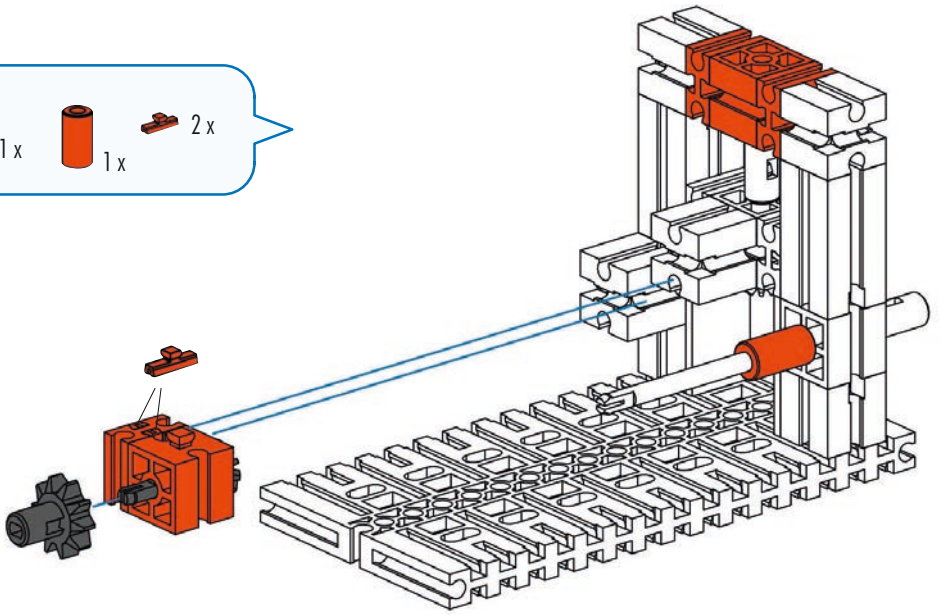

Regolatore della forza centrifuga  
Центробежный регулятор  
离心式调速器

**4**

- 2x (Orange 2-hole Technic brick)
- 3x (Orange 1-hole Technic Technic beam)
- 1x (Grey Technic axle)
- 1x (Grey Technic axle pin)
- 1x (Orange Technic axle bush)
- 2x (Orange Technic axle pin)