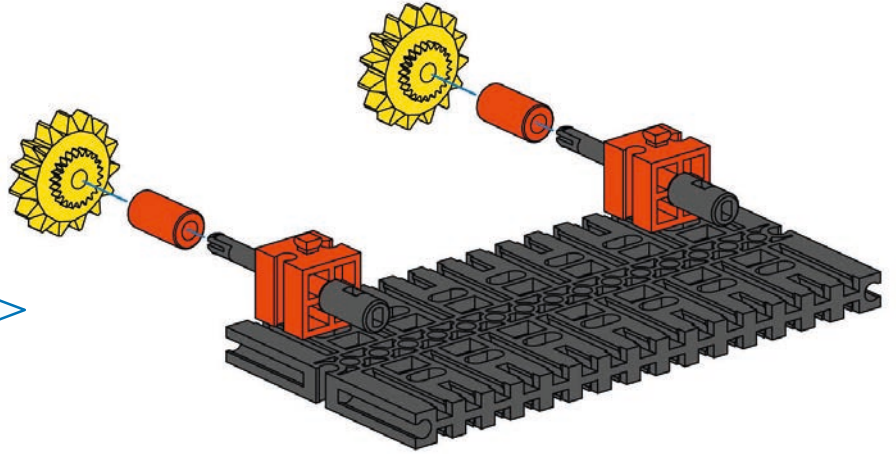

Bergungsraupe
Track mounted
recovery vehicle
Chenille de sauvetage

**Bergingsvoertuig op
rupsbanden**
Oruga de salvamento
Lagarta de salvamento

Cingolato di salvataggio
Спасательный
трактор
履带式抢险车