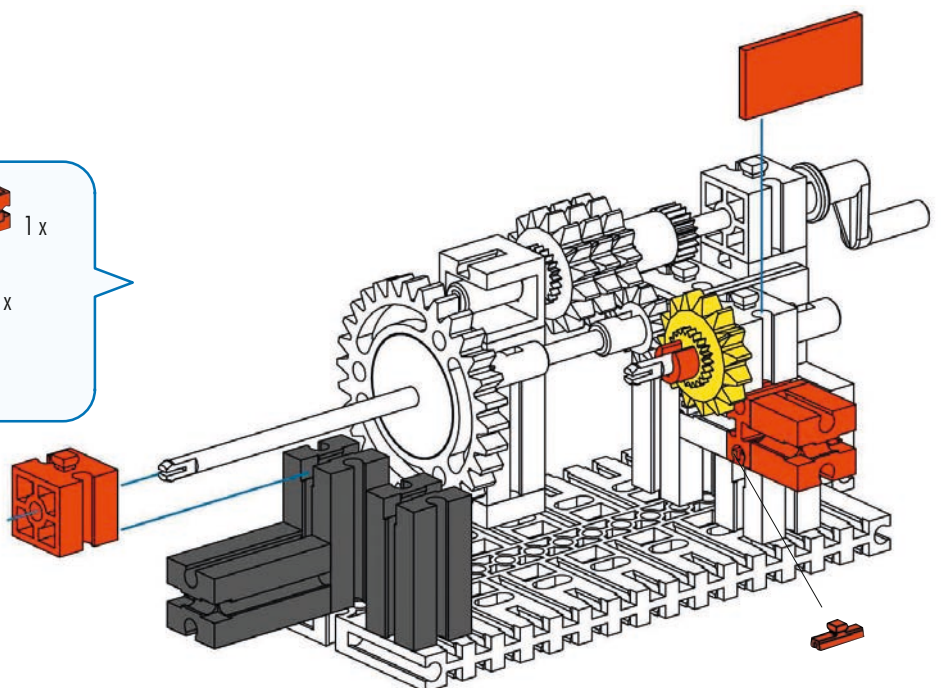

8

- 3x Beam (grey)
- 1x Bush (orange)
- 1x Bush (orange)
- 1x Bush (orange)
- 1x Plate (orange)
- 1x Plate (orange)
- 1x Pin (red)
- 1x Gear (yellow)
- 1x Pin (orange)