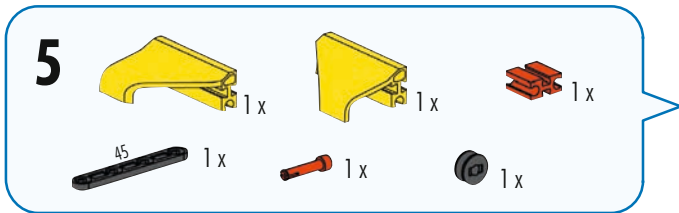

Düsenjet
Jet airplane
Avion à réaction

Straaljager
Avión a reacción
Avião a jato

Aviogetto
Реактивный самолёт
喷气式飞机

40 mm