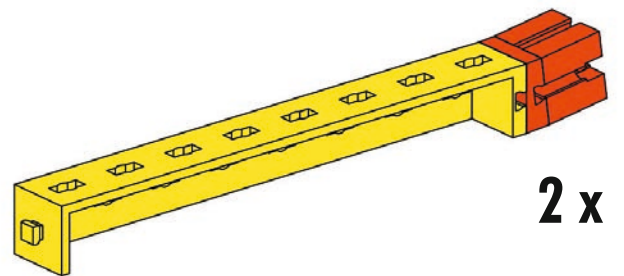

17

- 2x
- 2x
- 7.5° 2x

2 x