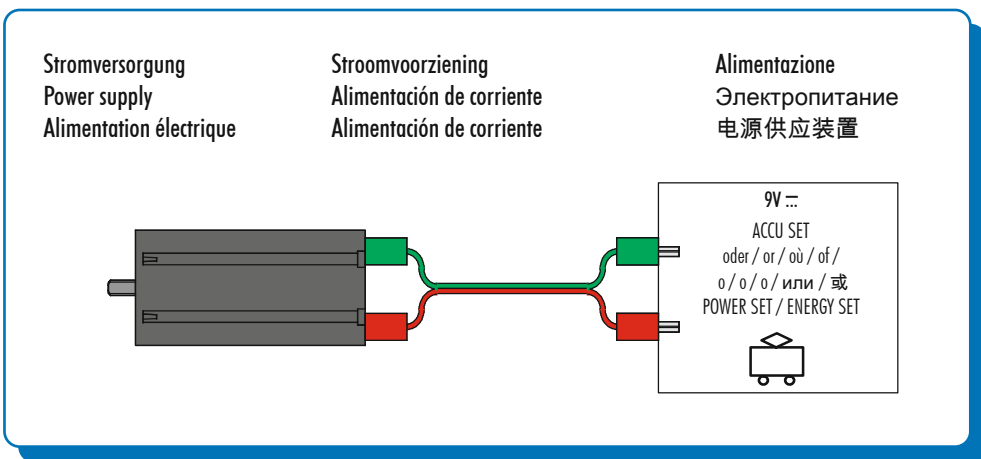

1. **3**
2. 1x [Grey Motor]
   - 1x [Black Screw]