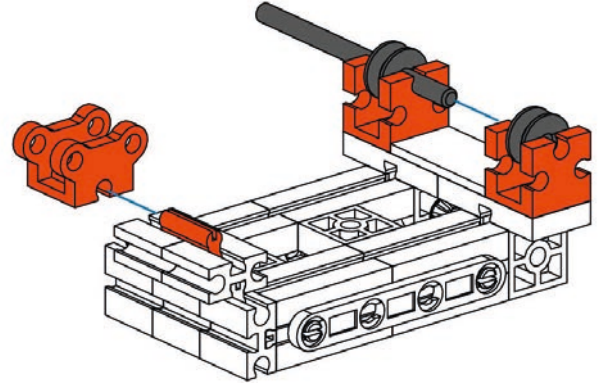

8

- 2 x (grey Technic connector)
- 1 x (black axle pin)
- 1 x (red axle pin)
- 2 x (orange Technic connector)

9

- 2 x (orange Technic connector)
- 2 x (orange Technic connector, 60°)
- 1 x (black Technic connector)