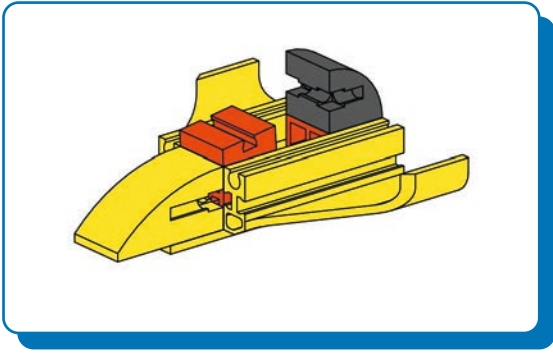

Raumschiff
Spaceship
Vaisseau spatial

Ruimteschip
Astronave
Nave espacial

Astronave
космический корабль
飞船