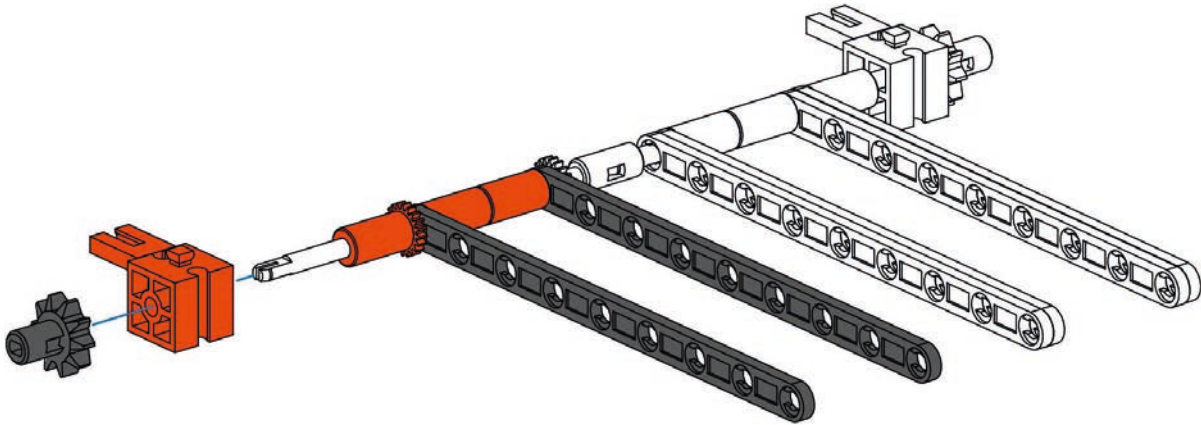

16

- 120 2x
- 3x
- 1x
- 1x
- 1x