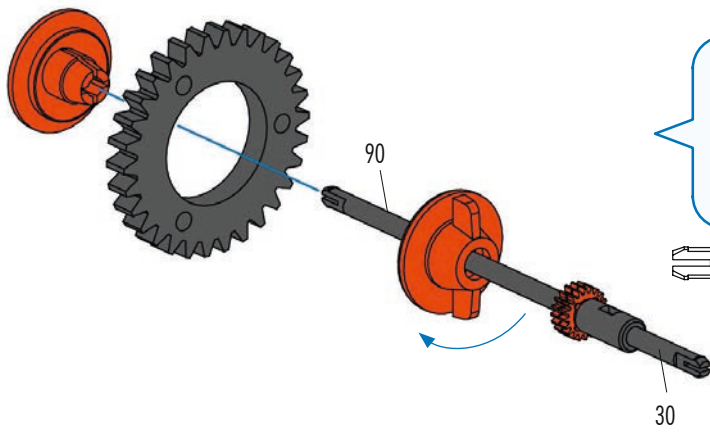

4

5

**6**

- 1x Gear (grey)
- 1x Bush (orange)
- 1x Bush (orange)
- 1x Axle (90 mm, grey)
- 1x Axle (30 mm, grey)
- 1x Pin (grey)
- 2x Pin (black)

90 mm

30 mm

**7**

- 1x Bush (orange)
- 1x Bush (orange)
- 1x Plate (orange)
- 1x Axle (45 mm, grey)
- 1x Pin (grey)
- 1x Pin (grey)