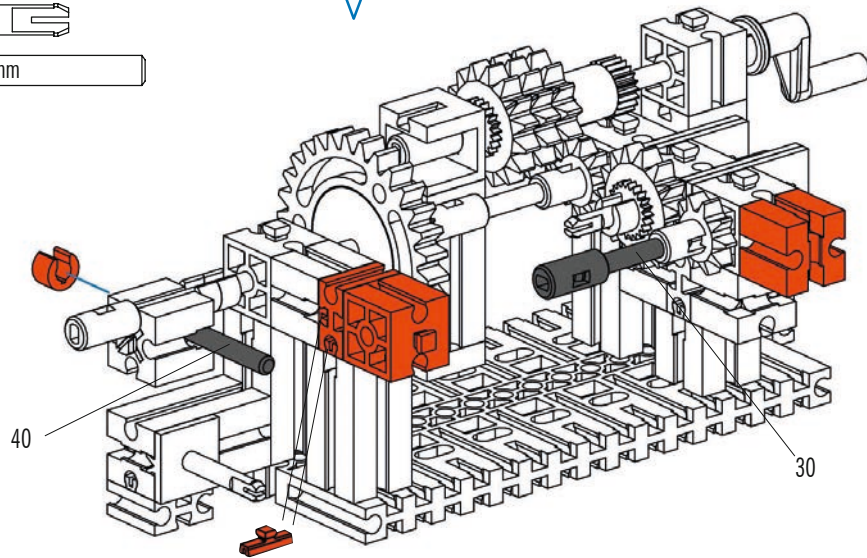

10

- 1x (orange 2x2 brick)
- 1x (orange 1x2 brick)
- 1x (black axle pin)
- 1x (black axle pin, 30 mm)
- 1x (black axle pin, 40 mm)
- 2x (orange 1x2 brick)
- 1x (orange 1x2 brick)
- 1x (orange 2x2 brick)