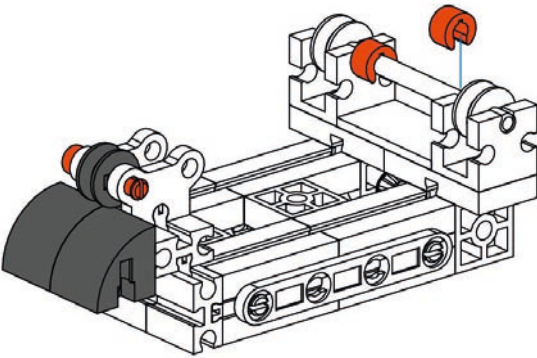

8

- 2 x (grey Technic connector)
- 1 x (black axle pin)
- 1 x (red axle pin)
- 2 x (orange Technic connector)

9

- 2 x (orange Technic connector)
- 2 x (orange Technic connector, 60°)
- 1 x (black Technic connector)