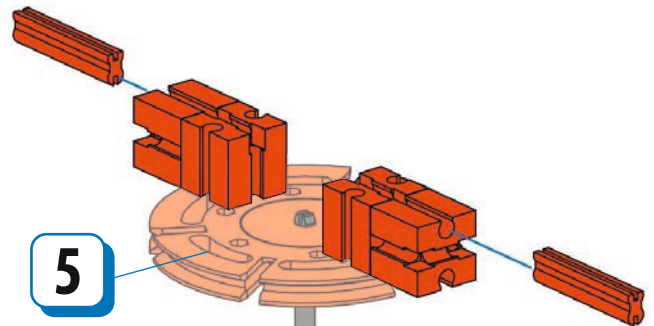

5

- 1x (Large orange gear)
- 1x (Small orange gear)
- 1x (Grey Technic axle, length 90)
- 1x (Orange Technic axle bush)
- 1x (Orange Technic axle pin)