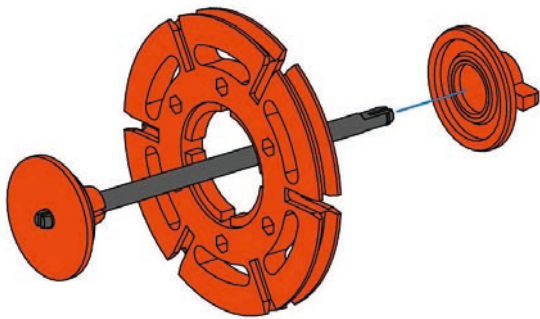

**5**

- 1x (Large orange gear)
- 1x (Small orange gear)
- 1x (Grey Technic axle, length 90)
- 1x (Orange Technic axle bush)
- 1x (Orange Technic axle pin)

**6**

- 4x (Orange Technic axle pin)
- 1x (Orange Technic axle bush)
- 2x (Orange Technic axle pin, length 30)
- 1x (Small orange gear)
- 1x (Orange Technic axle bush)
- 1x (Grey Technic gear)