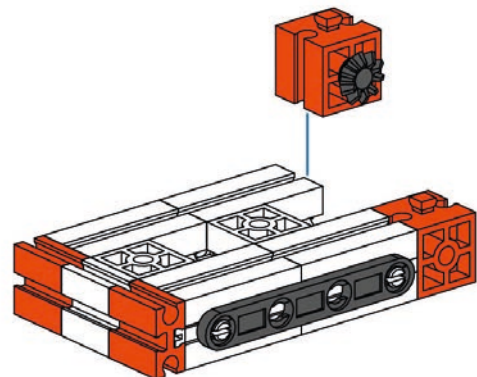

**5**

 45 1x
  2x
  2x
  1x

**6**

- 2 x (orange 1x2 Technic connector)
- 1 x (orange 1x2 Technic connector)
- 2 x (orange 1x2 Technic connector)
- 1 x (orange 1x3 Technic beam)

**7**

- 1 x (orange 1x2 Technic connector)
- 1 x (orange 1x2 Technic connector)
- 2 x (orange 1x2 Technic connector)
- 1 x (black axle, length 60)
- 2 x (black axle pin)