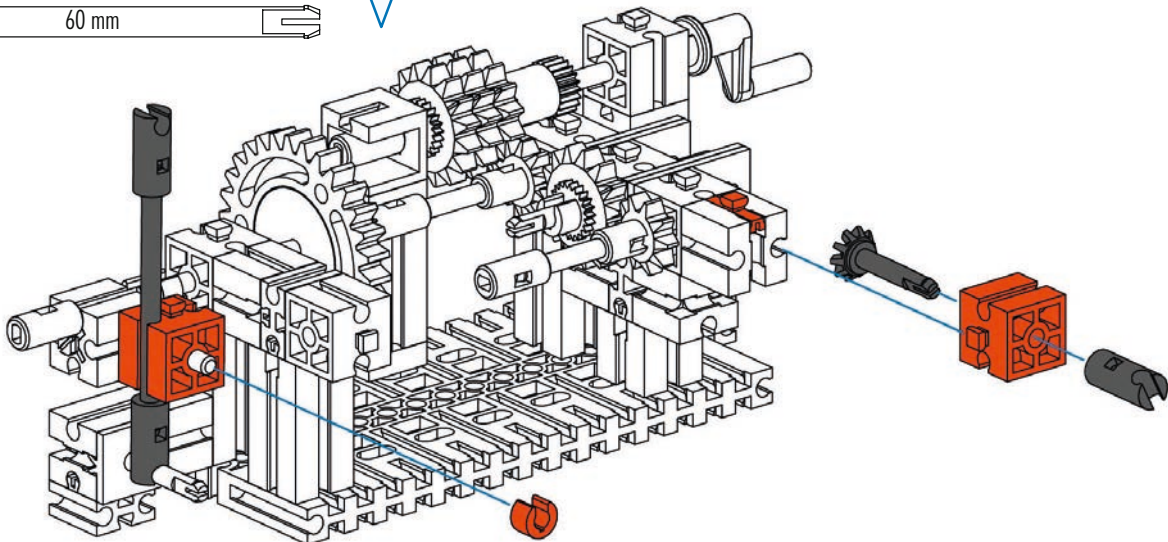

11

- 2x (orange 2x2 brick)
- 1x (black axle pin, 60 mm)
- 3x (black axle pin)
- 1x (orange 1x2 brick)
- 1x (orange 1x2 brick)
- 1x (black axle pin)