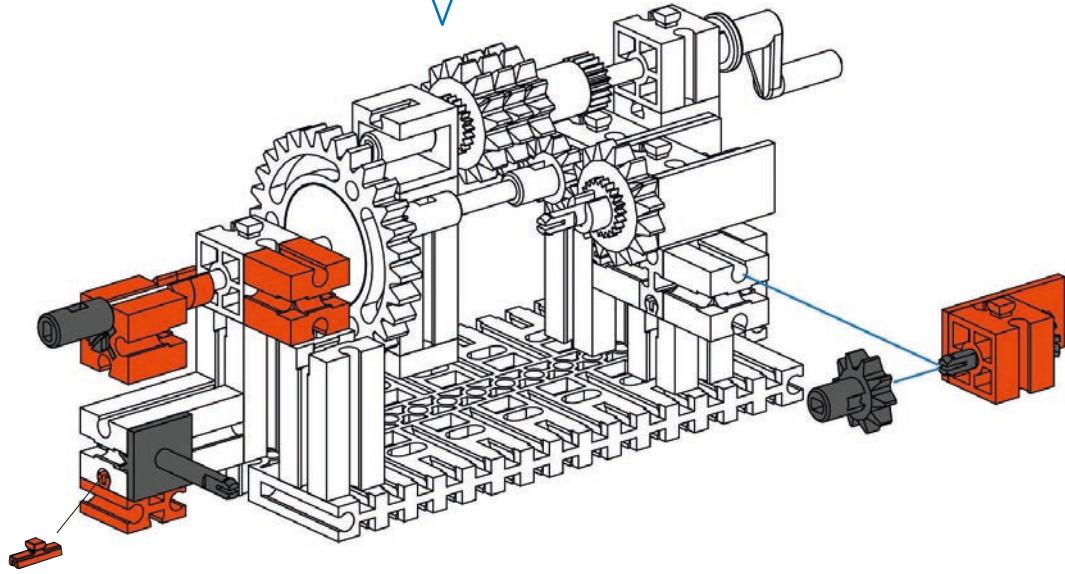

45 mm

**8**

- 3x Beam (grey)
- 1x Bush (orange)
- 1x Bush (orange)
- 1x Bush (orange)
- 1x Plate (orange)
- 1x Plate (orange)
- 1x Pin (red)
- 1x Gear (yellow)
- 1x Pin (orange)

9

- 1x (orange 2x2 brick)
- 2x (orange 2x2 brick)
- 1x (orange 1x2 brick)
- 2x (orange 1x2 brick)
- 1x (orange 1x2 brick)
- 1x (orange 1x2 brick)
- 1x (black axle pin)
- 1x (black axle pin)
- 1x (black axle pin)