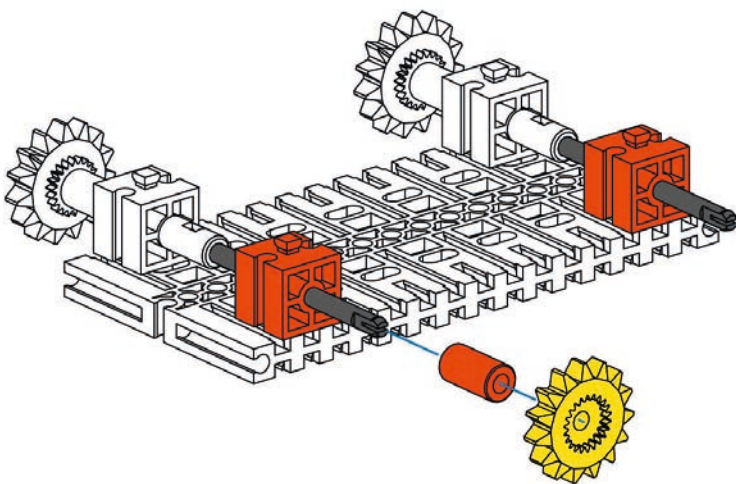

Bergungsraupe
Track mounted
recovery vehicle
Chenille de sauvetage

**Bergingsvoertuig op
rupsbanden**
Oruga de salvamento
Lagarta de salvamento

Cingolato di salvataggio
Спасательный
трактор
履带式抢险车