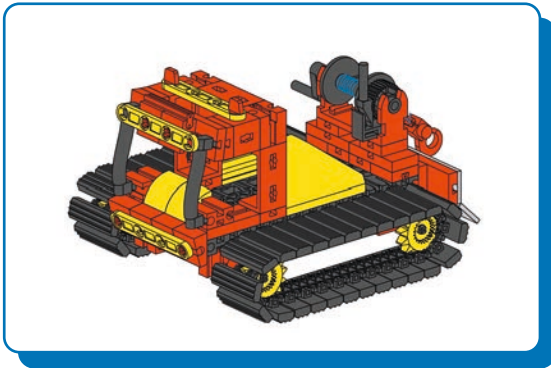

Bergungsraupe
Track mounted
recovery vehicle
Chenille de sauvetage

**Bergingsvoertuig op
rupsbanden**
Oruga de salvamento
Lagarta de salvamento

Cingolato di salvataggio
Спасательный
трактор
履带式抢险车