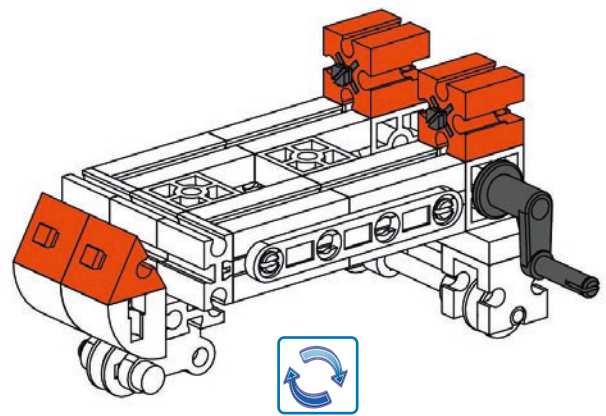

10

- 1 x (orange Technic connector)
- 1 x (black Technic connector)
- 1 x (black axle pin)
- 1 x (yellow Technic connector)
- 1 x (orange Technic connector)
- 2 x (orange Technic connector, 15°)