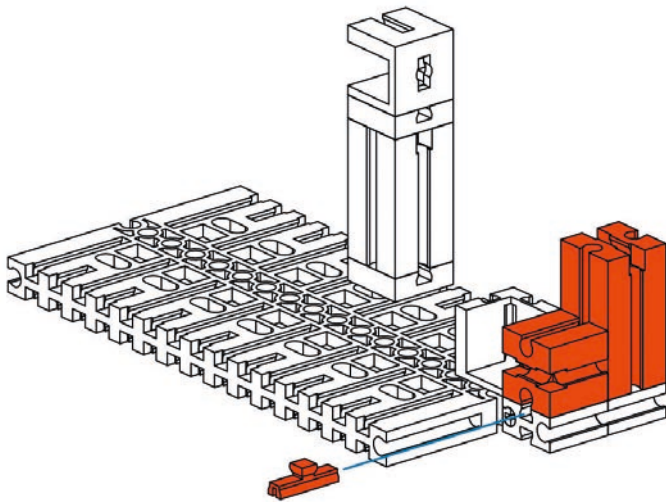

Schaltgetriebe
Manual transmission
Boîte de vitesses

Schakeloverbrenging
Cambio de velocidades
Caixa de câmbio

Cambio meccanico
Коробка передач
变速器

1

2