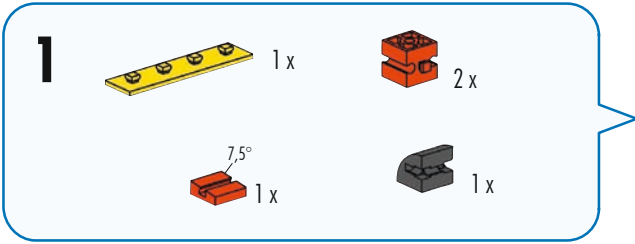

Raumschiff
Spaceship
Vaisseau spatial

Ruimteschip
Astronave
Nave espacial

Astronave
космический корабль
飞船