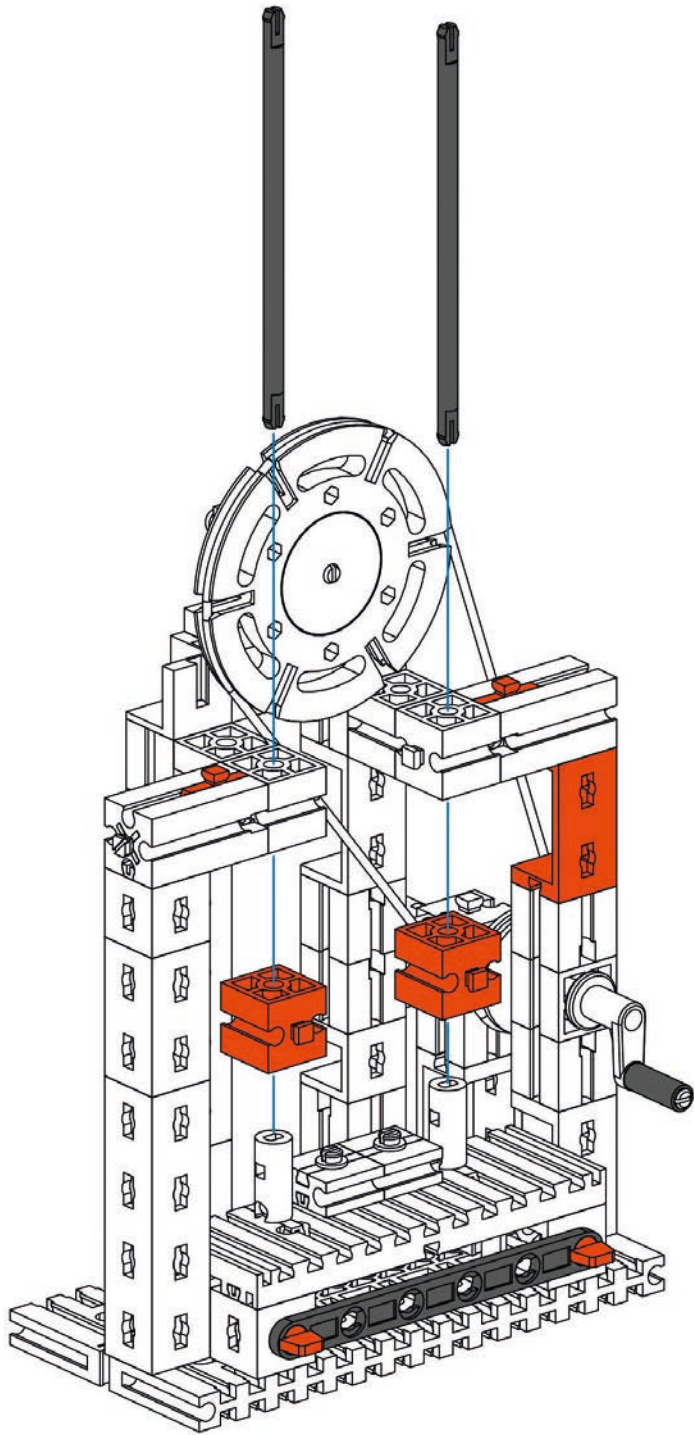

**7**  1x  1x  
 1x  1x

8

9

10

**11**

- 1x (Orange 1x3 Technic Brick)
- 2x (Orange 1x2 Technic Brick)
- 1x (Grey Technic Pin)
- 1x (Grey Technic Axle, length 15)
- 2x (Grey Technic Axle, length 90)
- 2x (Grey Technic Pin with Friction Ridge)
- 2x (Orange Technic Pin)