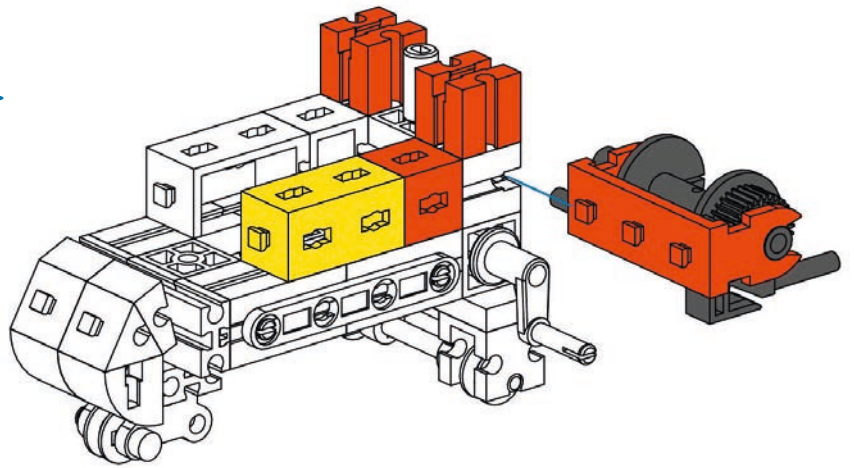

11

1x 1x 2x
1x 1x