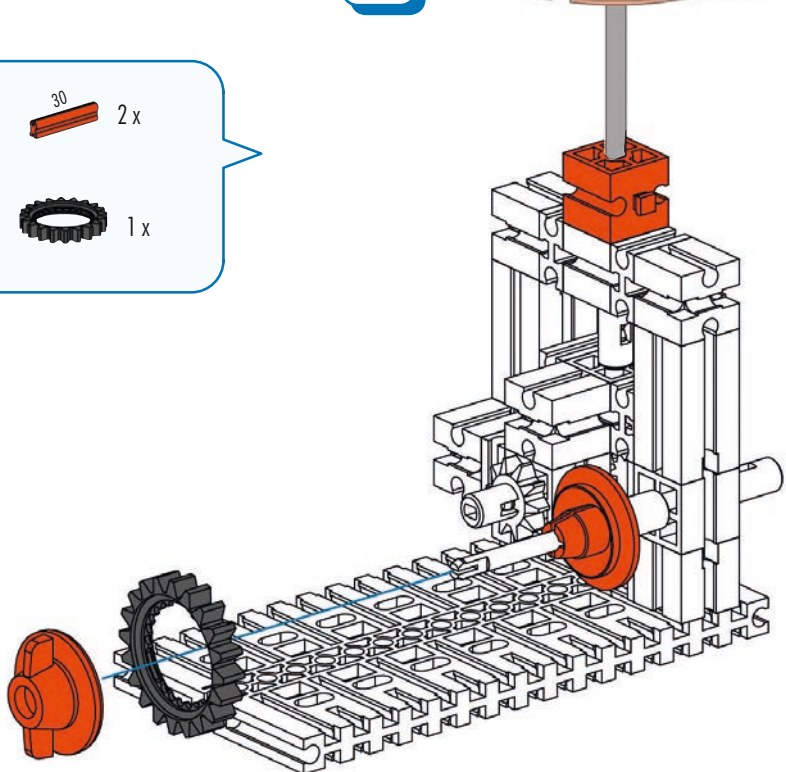

6

- 4x (Orange Technic axle pin)
- 1x (Orange Technic axle bush)
- 2x (Orange Technic axle pin, length 30)
- 1x (Small orange gear)
- 1x (Orange Technic axle bush)
- 1x (Grey Technic gear)