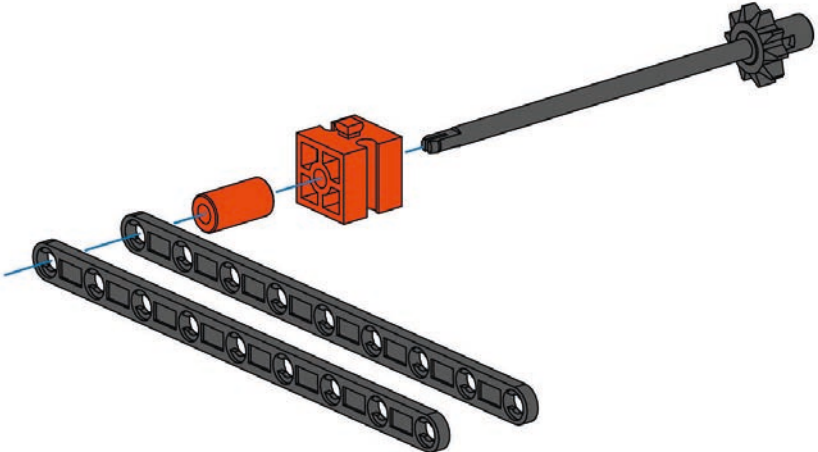

60 mm

**12**

**12**

**14**

- 1 x (black Technic axle, length 90)
- 2 x (black Technic axle, length 120)
- 1 x (black Technic pin)
- 1 x (orange 1x2 Technic brick)
- 1 x (orange Technic bush)

90 mm

15

- 90 1x
- 120 2x
- 2x
- 2x
- 1x
- 1x