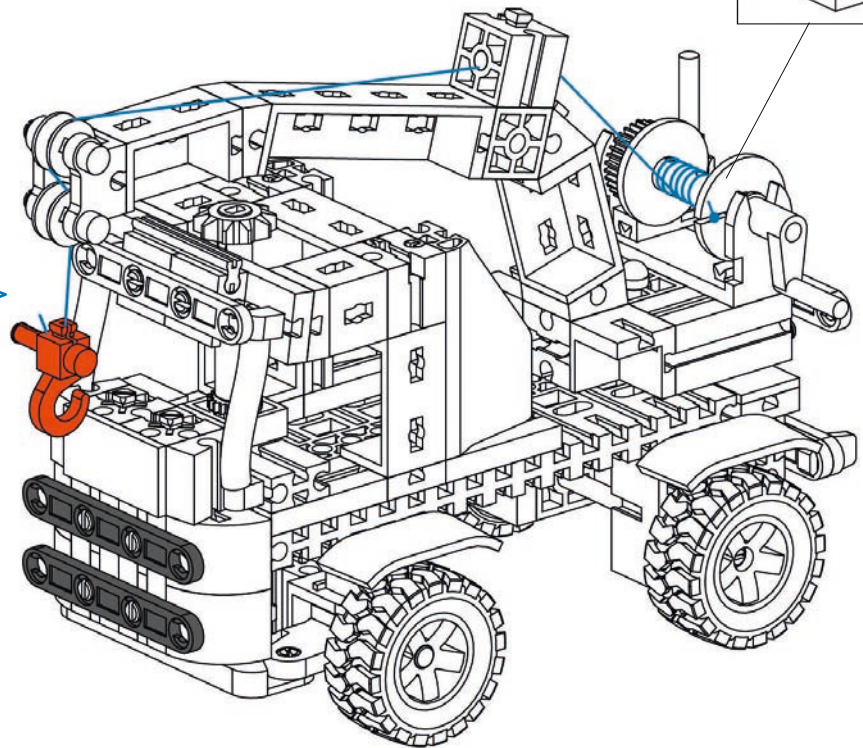

19

- 1 x
- 1 x
- 1 x
- 45 2 x