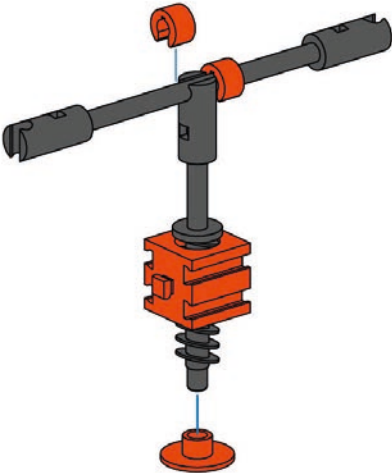

4 2 x 4 x

5 2 x 2 x 2 x