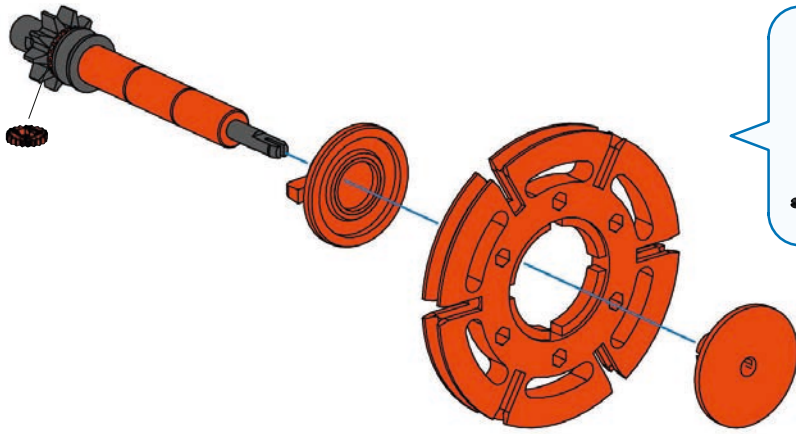

9

8

9

**11**

- Orange ring with 4 slots: 1x
- Orange cap: 1x
- Orange cone: 1x
- Grey axle (75): 1x
- Black pin: 1x
- Black bush: 1x
- Orange pin: 3x

75 mm

**12**

- Orange connector (1x2): 2x
- Orange connector (1x3): 2x
- Orange connector (1x4): 2x