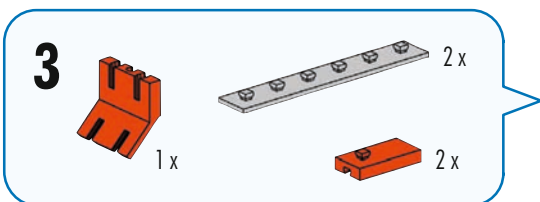

Bergungsraupe
Track mounted
recovery vehicle
Chenille de sauvetage

**Bergingsvoertuig op
rupsbanden**
Oruga de salvamento
Lagarta de salvamento

Cingolato di salvataggio
Спасательный
трактор
履带式抢险车