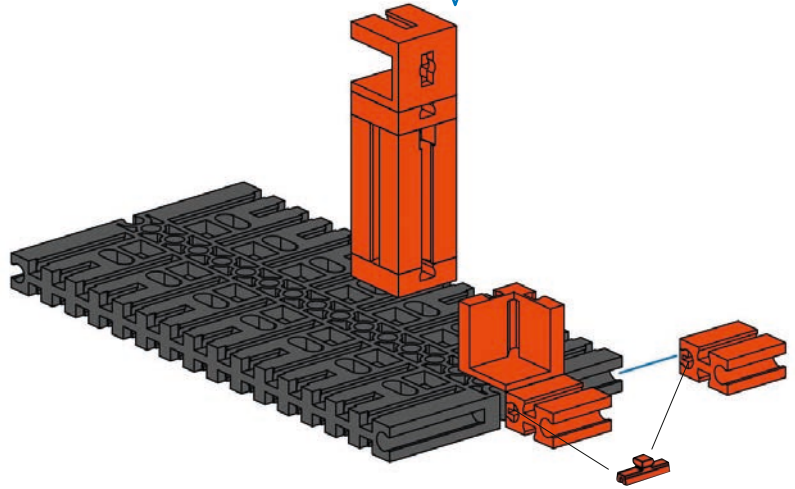

Schaltgetriebe
Manual transmission
Boîte de vitesses

Schakeloverbrenging
Cambio de velocidades
Caixa de câmbio

Cambio meccanico
Коробка передач
变速器

1

2