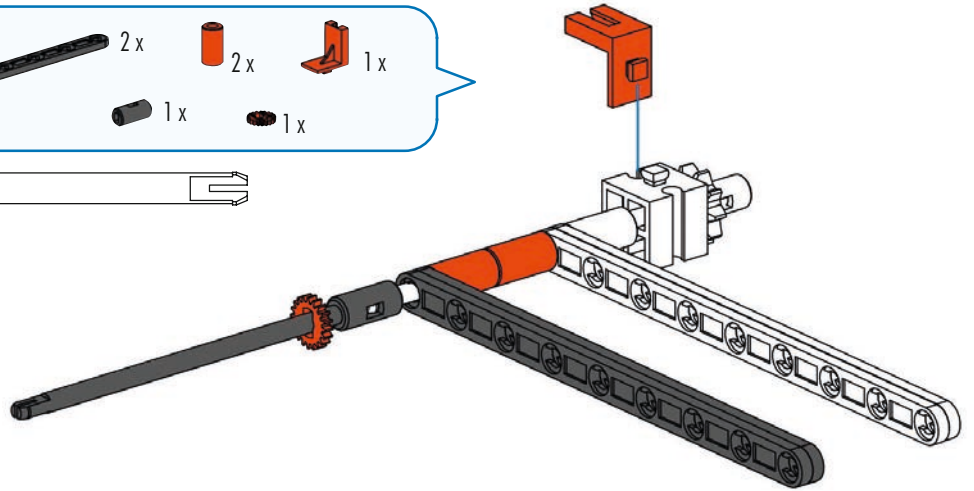

60 mm

**12**

**12**

**14**

- 1 x (black Technic axle, length 90)
- 2 x (black Technic axle, length 120)
- 1 x (black Technic pin)
- 1 x (orange 1x2 Technic brick)
- 1 x (orange Technic bush)

90 mm

15

- 90 1x
- 120 2x
- 2x
- 2x
- 1x
- 1x