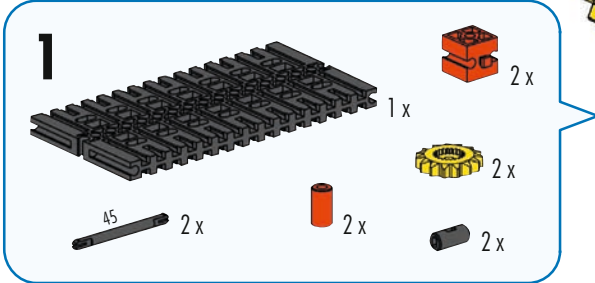

Bergungsraupe
Track mounted
recovery vehicle
Chenille de sauvetage

**Bergingsvoertuig op
rupsbanden**
Oruga de salvamento
Lagarta de salvamento

Cingolato di salvataggio
Спасательный
трактор
履带式抢险车