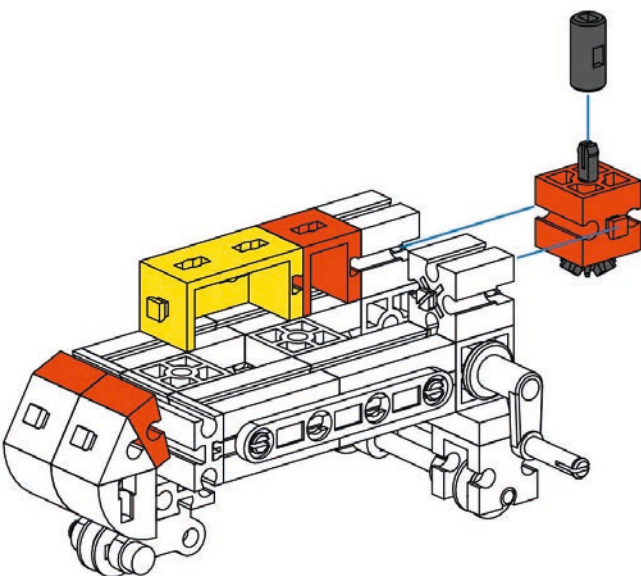

10

- 1 x (orange Technic connector)
- 1 x (black Technic connector)
- 1 x (black axle pin)
- 1 x (yellow Technic connector)
- 1 x (orange Technic connector)
- 2 x (orange Technic connector, 15°)