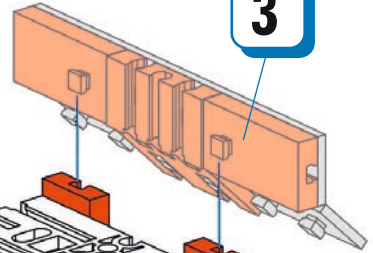

3

4

4 x

2 x

5

1 x

2 x

6

2 x

4 x

2 x

5

7

2 x

2 x

2 x

2 x

2 x