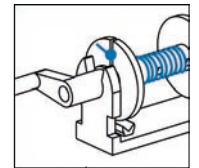

19

- 1 x
- 1 x
- 1 x
- 45 2 x