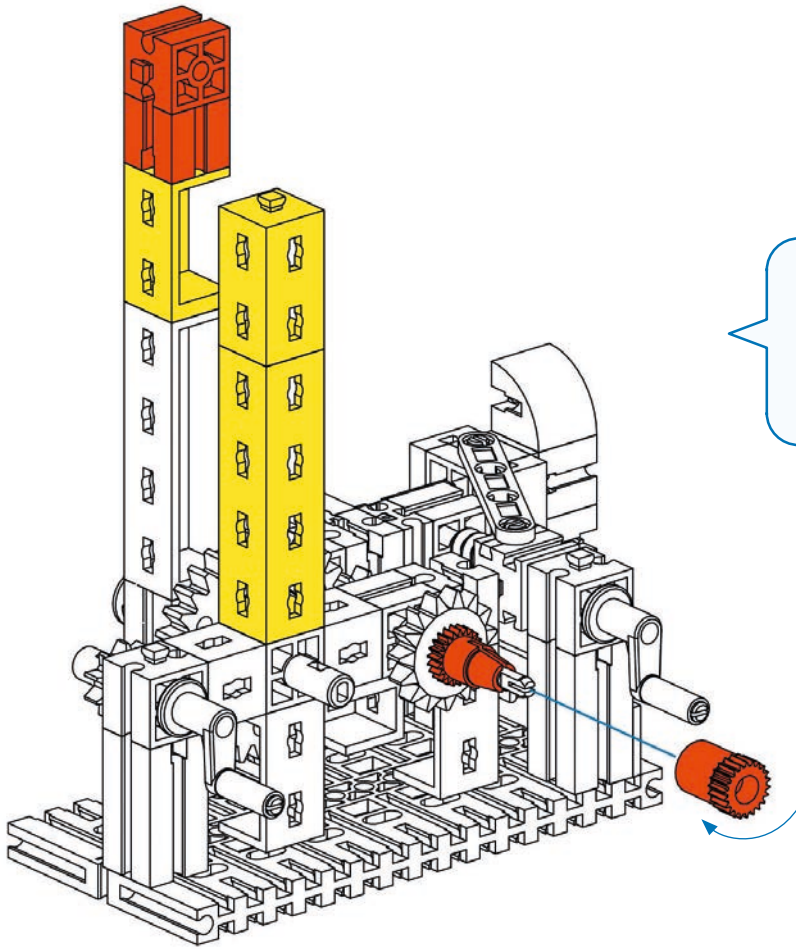

- 1x Red 1x2 Technic Brick
- 1x Yellow Gear
- 1x Red 1x2 Technic Brick
- 1x Black 60mm Technic Beam
- 1x Red 1x2 Technic Brick
- 1x Black Axle

1x

1x

1x

1x

1x

1x

60 mm