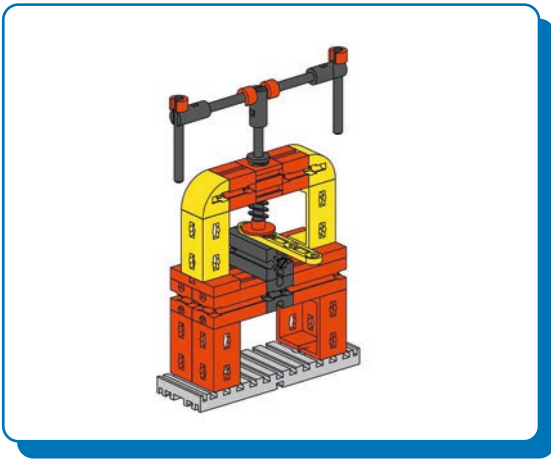

Spindelpresse
Spindle press
Presse à vis

Spindelpers
Prensa de husillo
Prensa de fuso

Pressa a bilanciere
Винтовой пресс
螺旋压力机

1

2

3