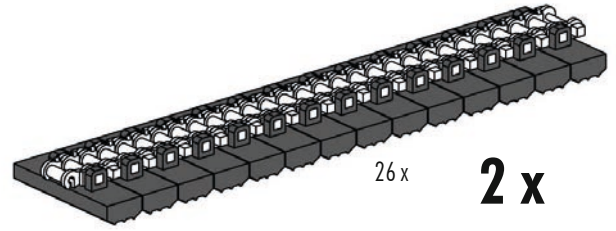

52x (Black Technic axle)

**2x**

**19**

104x (Black Technic pins)

20

52 x

21

1 x