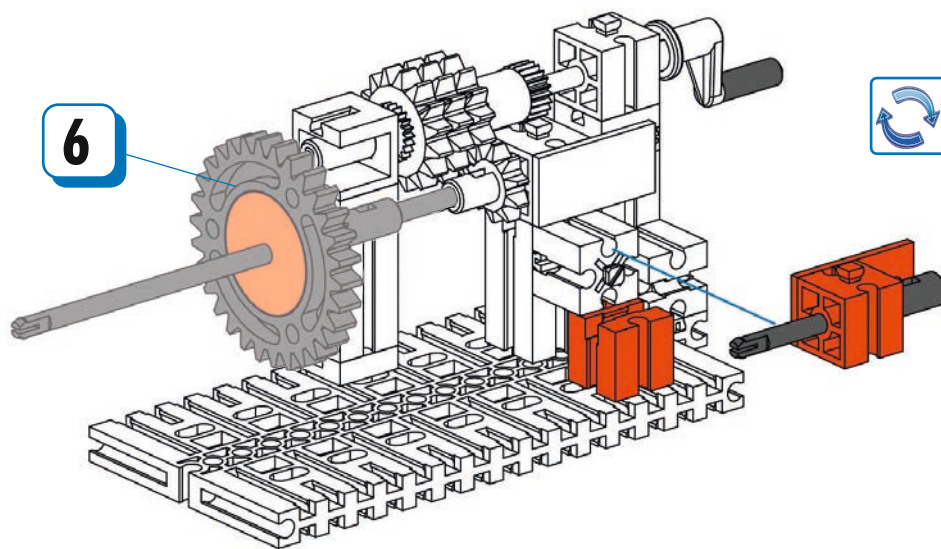

6

- 1x Gear (grey)
- 1x Bush (orange)
- 1x Bush (orange)
- 1x Axle (90 mm, grey)
- 1x Axle (30 mm, grey)
- 1x Pin (grey)
- 2x Pin (black)

90 mm

30 mm

7

- 1x Bush (orange)
- 1x Bush (orange)
- 1x Plate (orange)
- 1x Axle (45 mm, grey)
- 1x Pin (grey)
- 1x Pin (grey)

45 mm

8

- 3x Beam (grey)
- 1x Bush (orange)
- 1x Bush (orange)
- 1x Bush (orange)
- 1x Plate (orange)
- 1x Plate (orange)
- 1x Pin (red)
- 1x Gear (yellow)
- 1x Pin (orange)