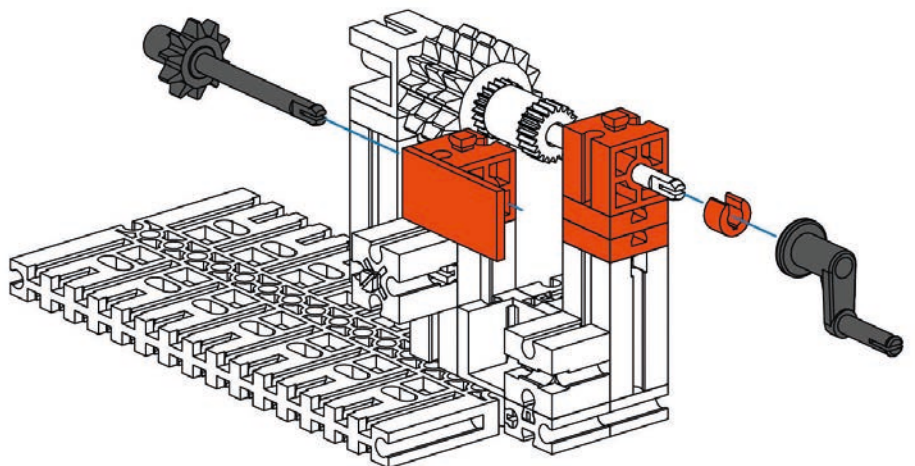

4

5

**6**

- 1x Gear (grey)
- 1x Bush (orange)
- 1x Bush (orange)
- 1x Axle (90 mm, grey)
- 1x Axle (30 mm, grey)
- 1x Pin (grey)
- 2x Pin (black)

90 mm

30 mm

**7**

- 1x Bush (orange)
- 1x Bush (orange)
- 1x Plate (orange)
- 1x Axle (45 mm, grey)
- 1x Pin (grey)
- 1x Pin (grey)