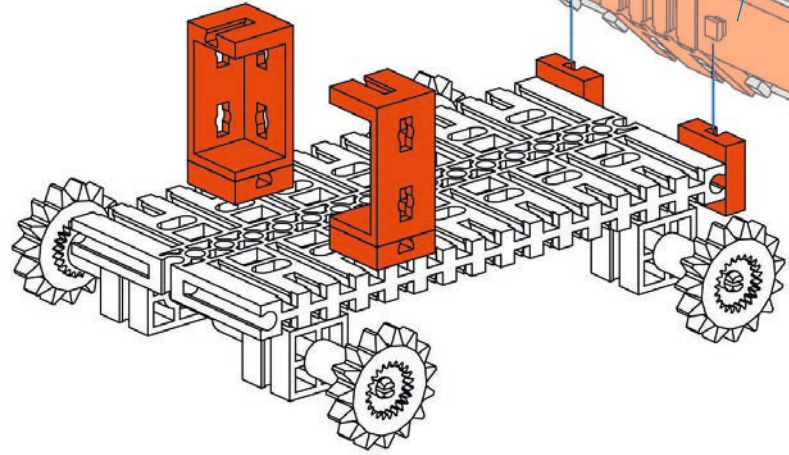

3

4

4 x

2 x

5

1 x

2 x

6

2 x

4 x

2 x

5

7

2 x

2 x

2 x

2 x

2 x