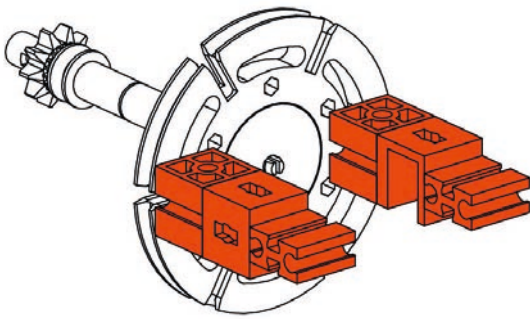

9

8

9

**11**

- Orange ring with 4 slots: 1x
- Orange cap: 1x
- Orange cone: 1x
- Grey axle (75): 1x
- Black pin: 1x
- Black bush: 1x
- Orange pin: 3x

75 mm

**12**

- Orange connector (1x2): 2x
- Orange connector (1x3): 2x
- Orange connector (1x4): 2x