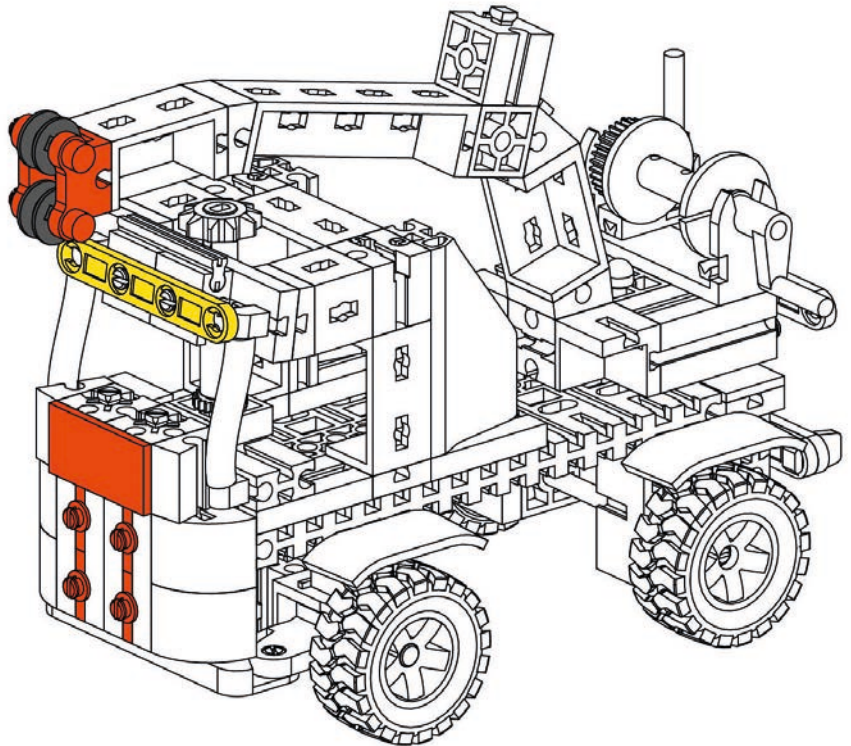

1. **17**
2. 1x
   - 1x
   - 1x
   - 2x
   - 1x

1. **18**
2. 1x
   - 2x
   - 2x
   - 4x
   - 1x
   - 1x